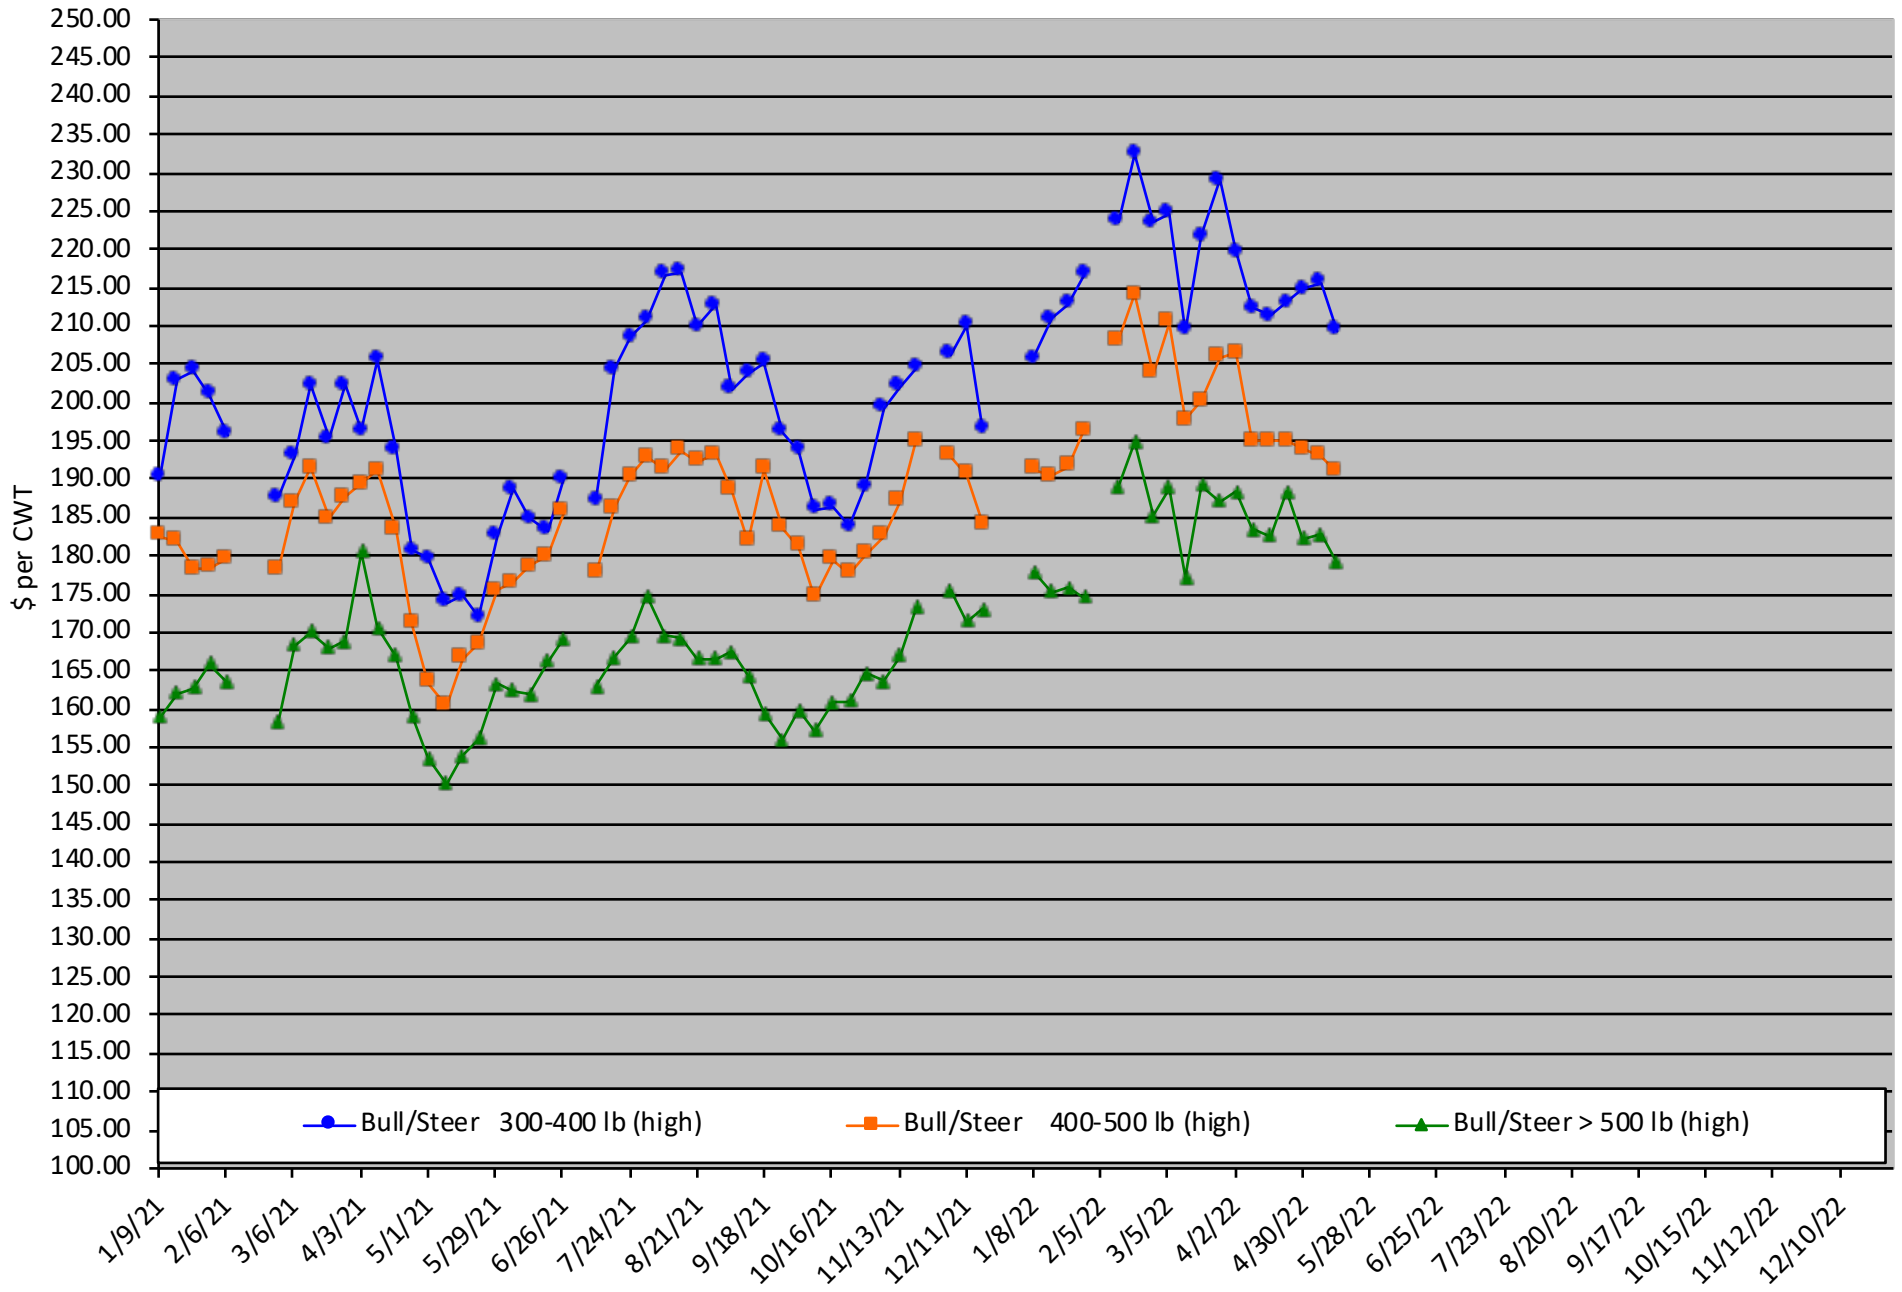

Calf Price Trends

Trend of the Highest Price Reported for Various Weight Calves, Average of 6 East & Central Texas Livestock Auctions

For a weekly email copy of this chart please subscribe at <http://beeffax.tamu.edu> or contact a Texas A&M AgriLife County Extension Agent

Chart created by Dr. Jason Banta, Extension Beef Cattle Specialist

Packer Cow PriceTrends

Trend of High and Low Prices Reported for Packer Cows, Average of 6 East & Central Texas Livestock Auctions

For a weekly email copy of this chart please subscribe at <http://beeffax.tamu.edu> or contact a Texas A&M AgriLife County Extension Agent

Chart created by Dr. Jason Banta, Extension Beef Cattle Specialist