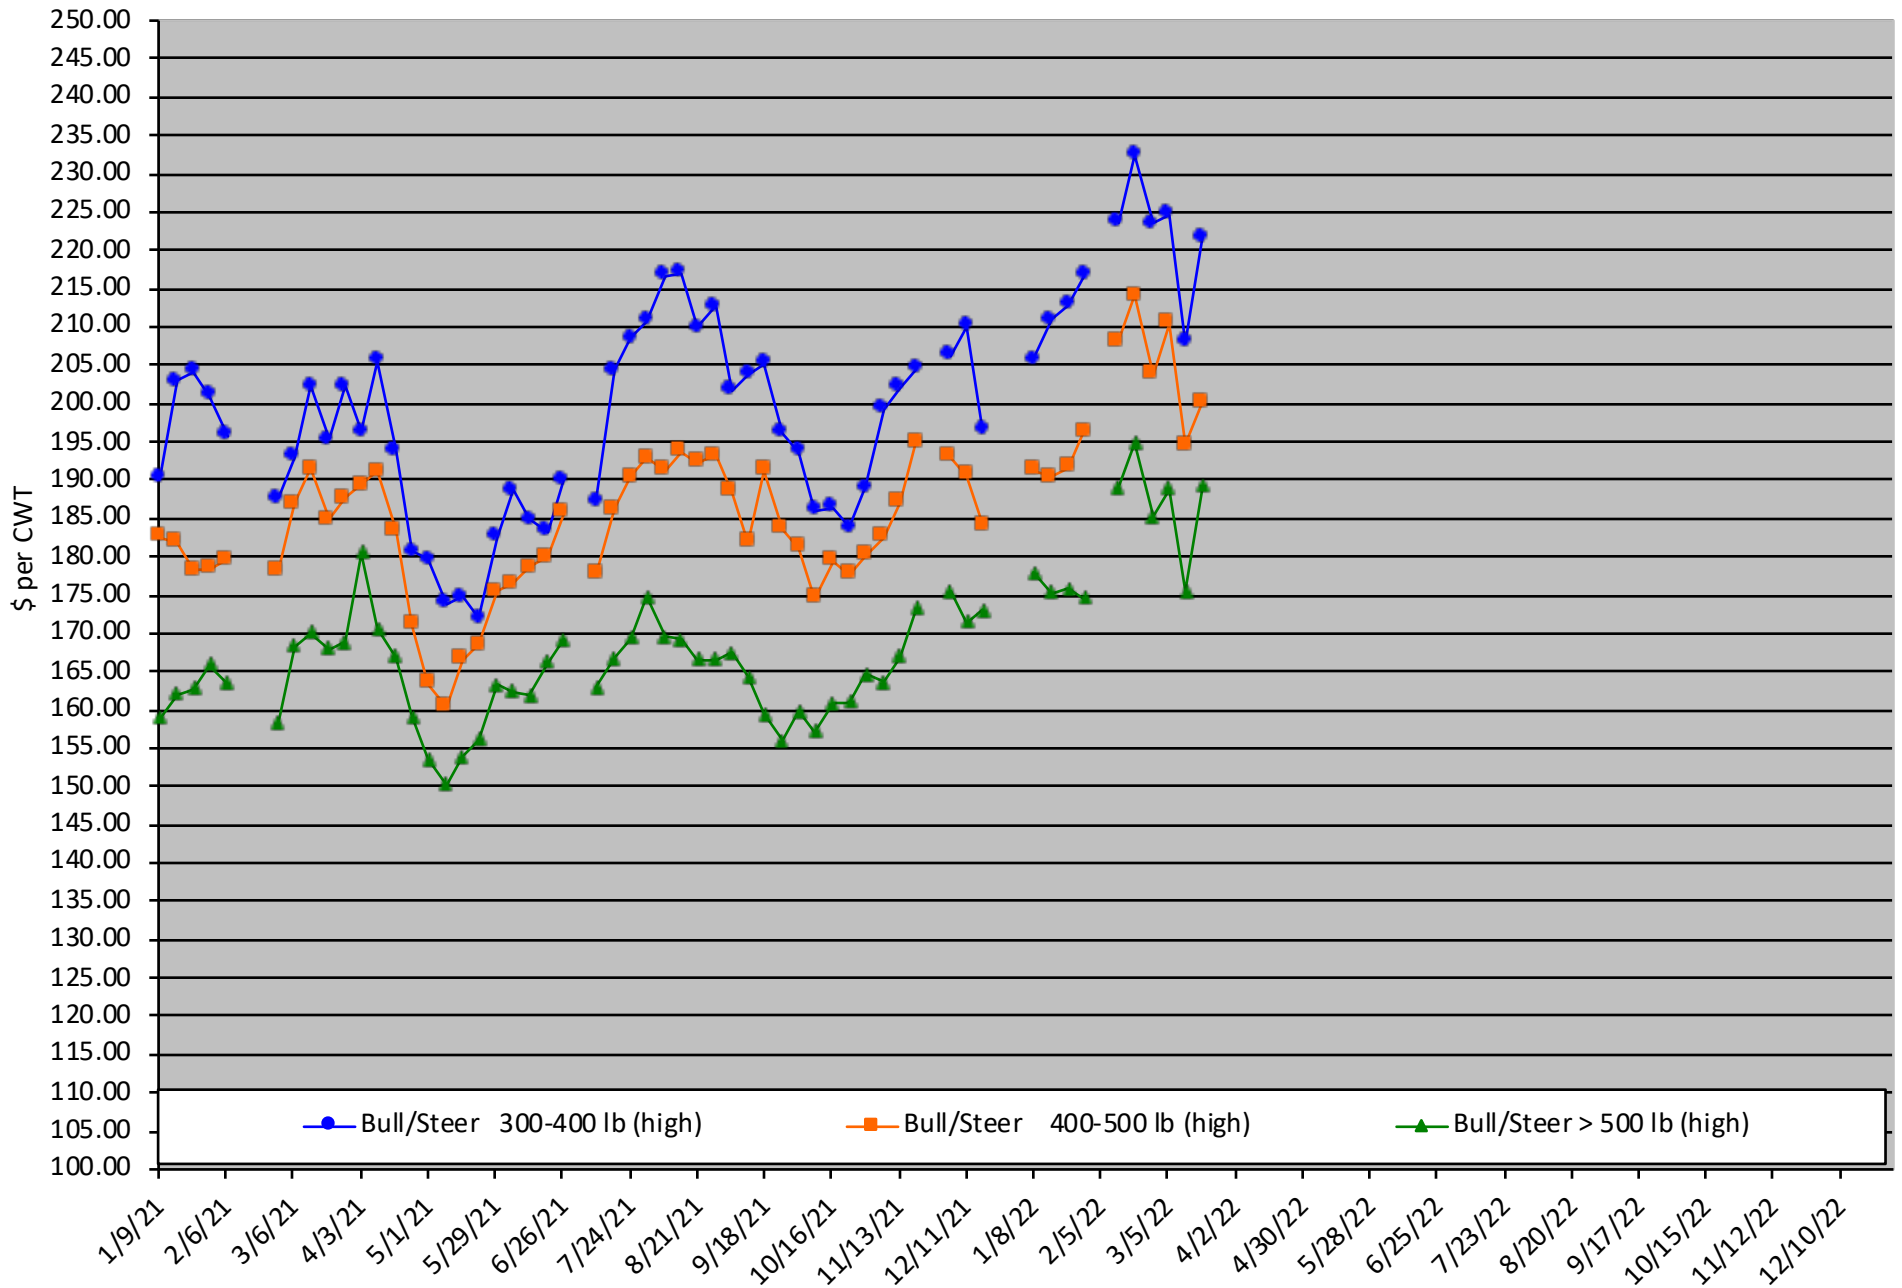

Calf Price Trends

Trend of the Highest Price Reported for Various Weight Calves, Average of 6 East & Central Texas Livestock Auctions

For a weekly email copy of this chart please subscribe at <http://beeffax.tamu.edu> or contact a Texas A&M AgriLife County Extension Agent

Chart created by Dr. Jason Banta, Extension Beef Cattle Specialist

Packer Cow PriceTrends

Trend of High and Low Prices Reported for Packer Cows, Average of 6 East & Central Texas Livestock Auctions

For a weekly email copy of this chart please subscribe at <http://beeffax.tamu.edu> or contact a Texas A&M AgriLife County Extension Agent

Chart created by Dr. Jason Banta, Extension Beef Cattle Specialist