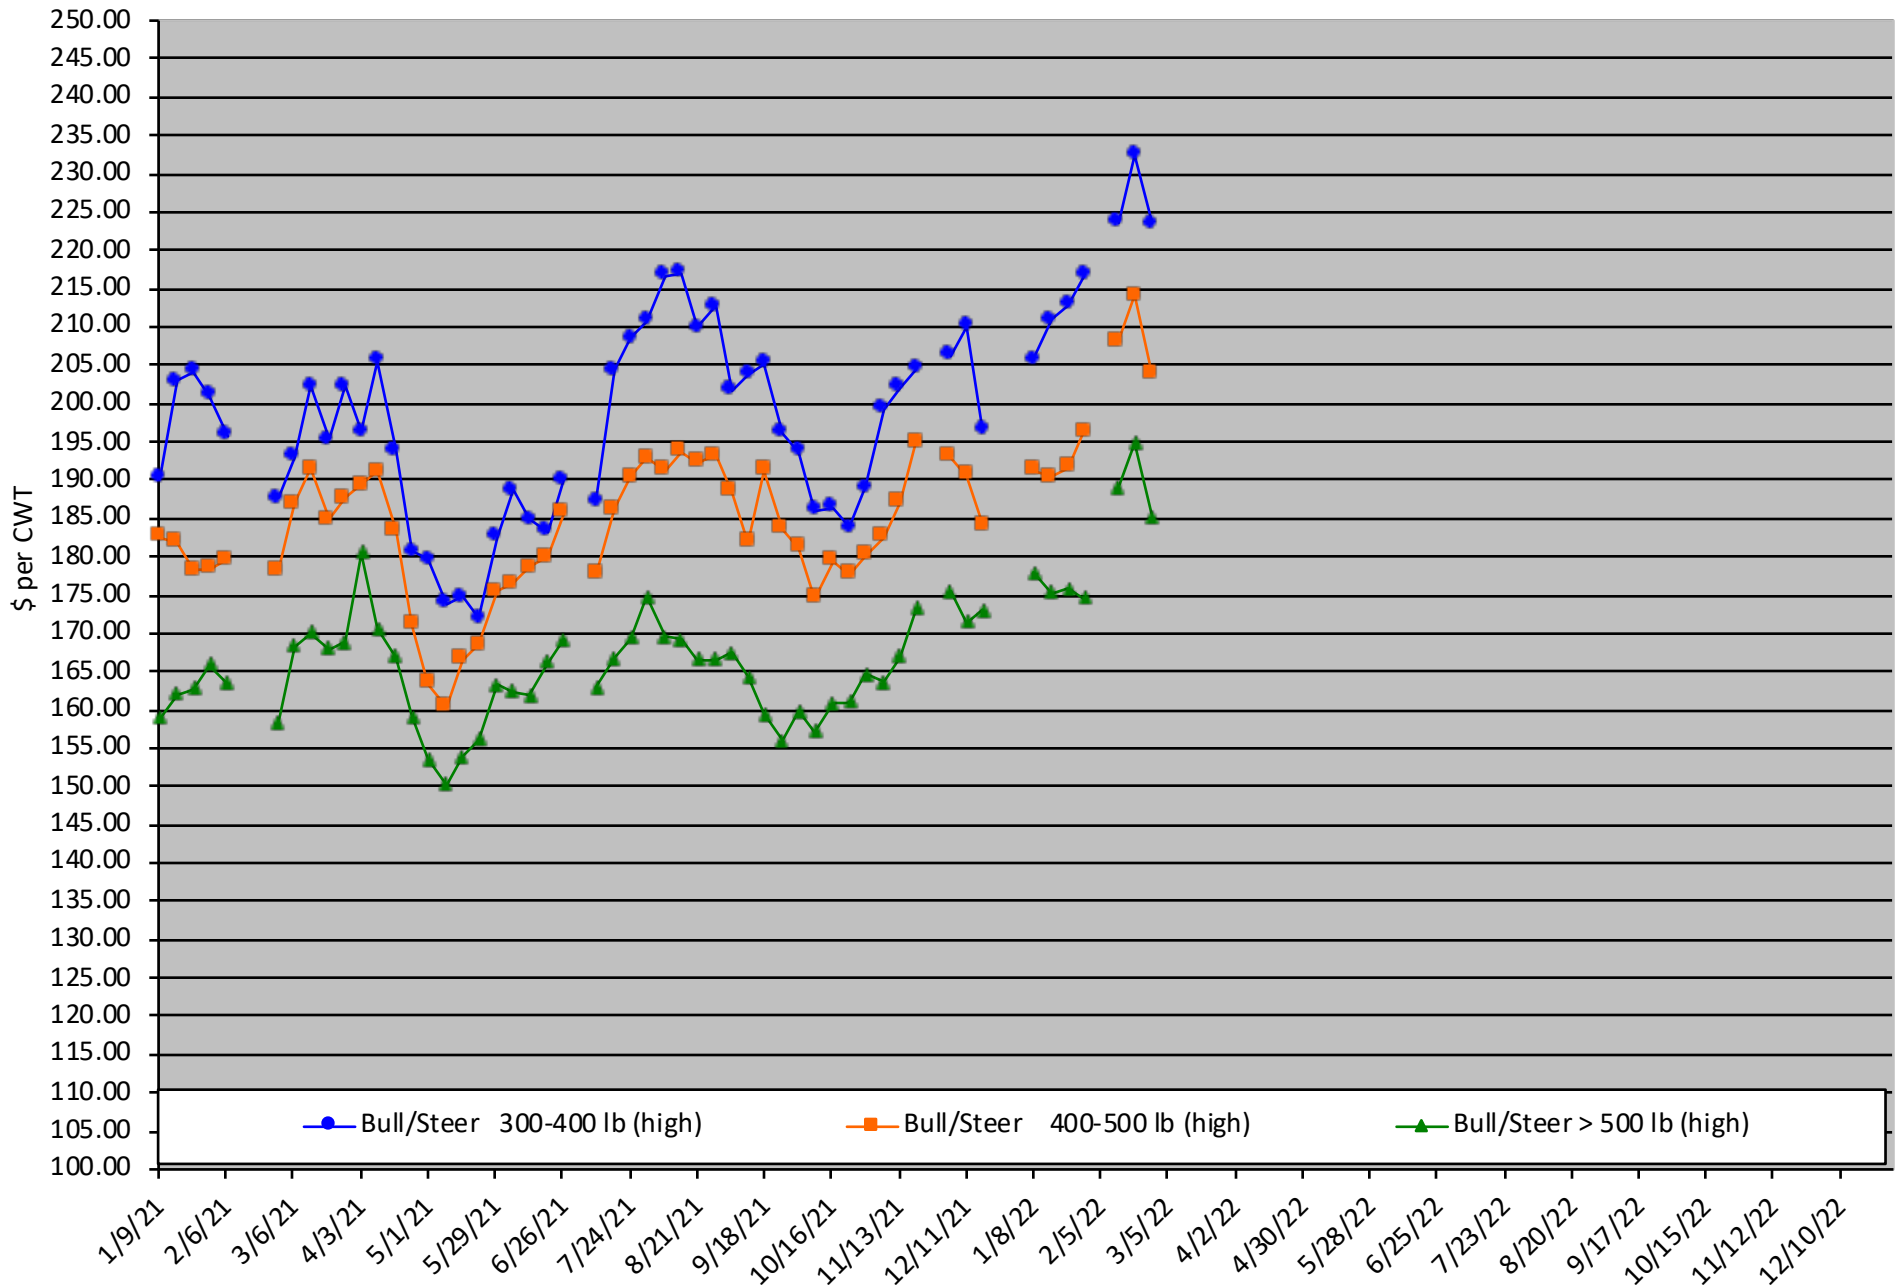

# Calf Price Trends

Trend of the Highest Price Reported for Various Weight Calves, Average of 6 East & Central Texas Livestock Auctions

For a weekly email copy of this chart please subscribe at <http://beeffax.tamu.edu> or contact a Texas A&M AgriLife County Extension Agent

Chart created by Dr. Jason Banta, Extension Beef Cattle Specialist