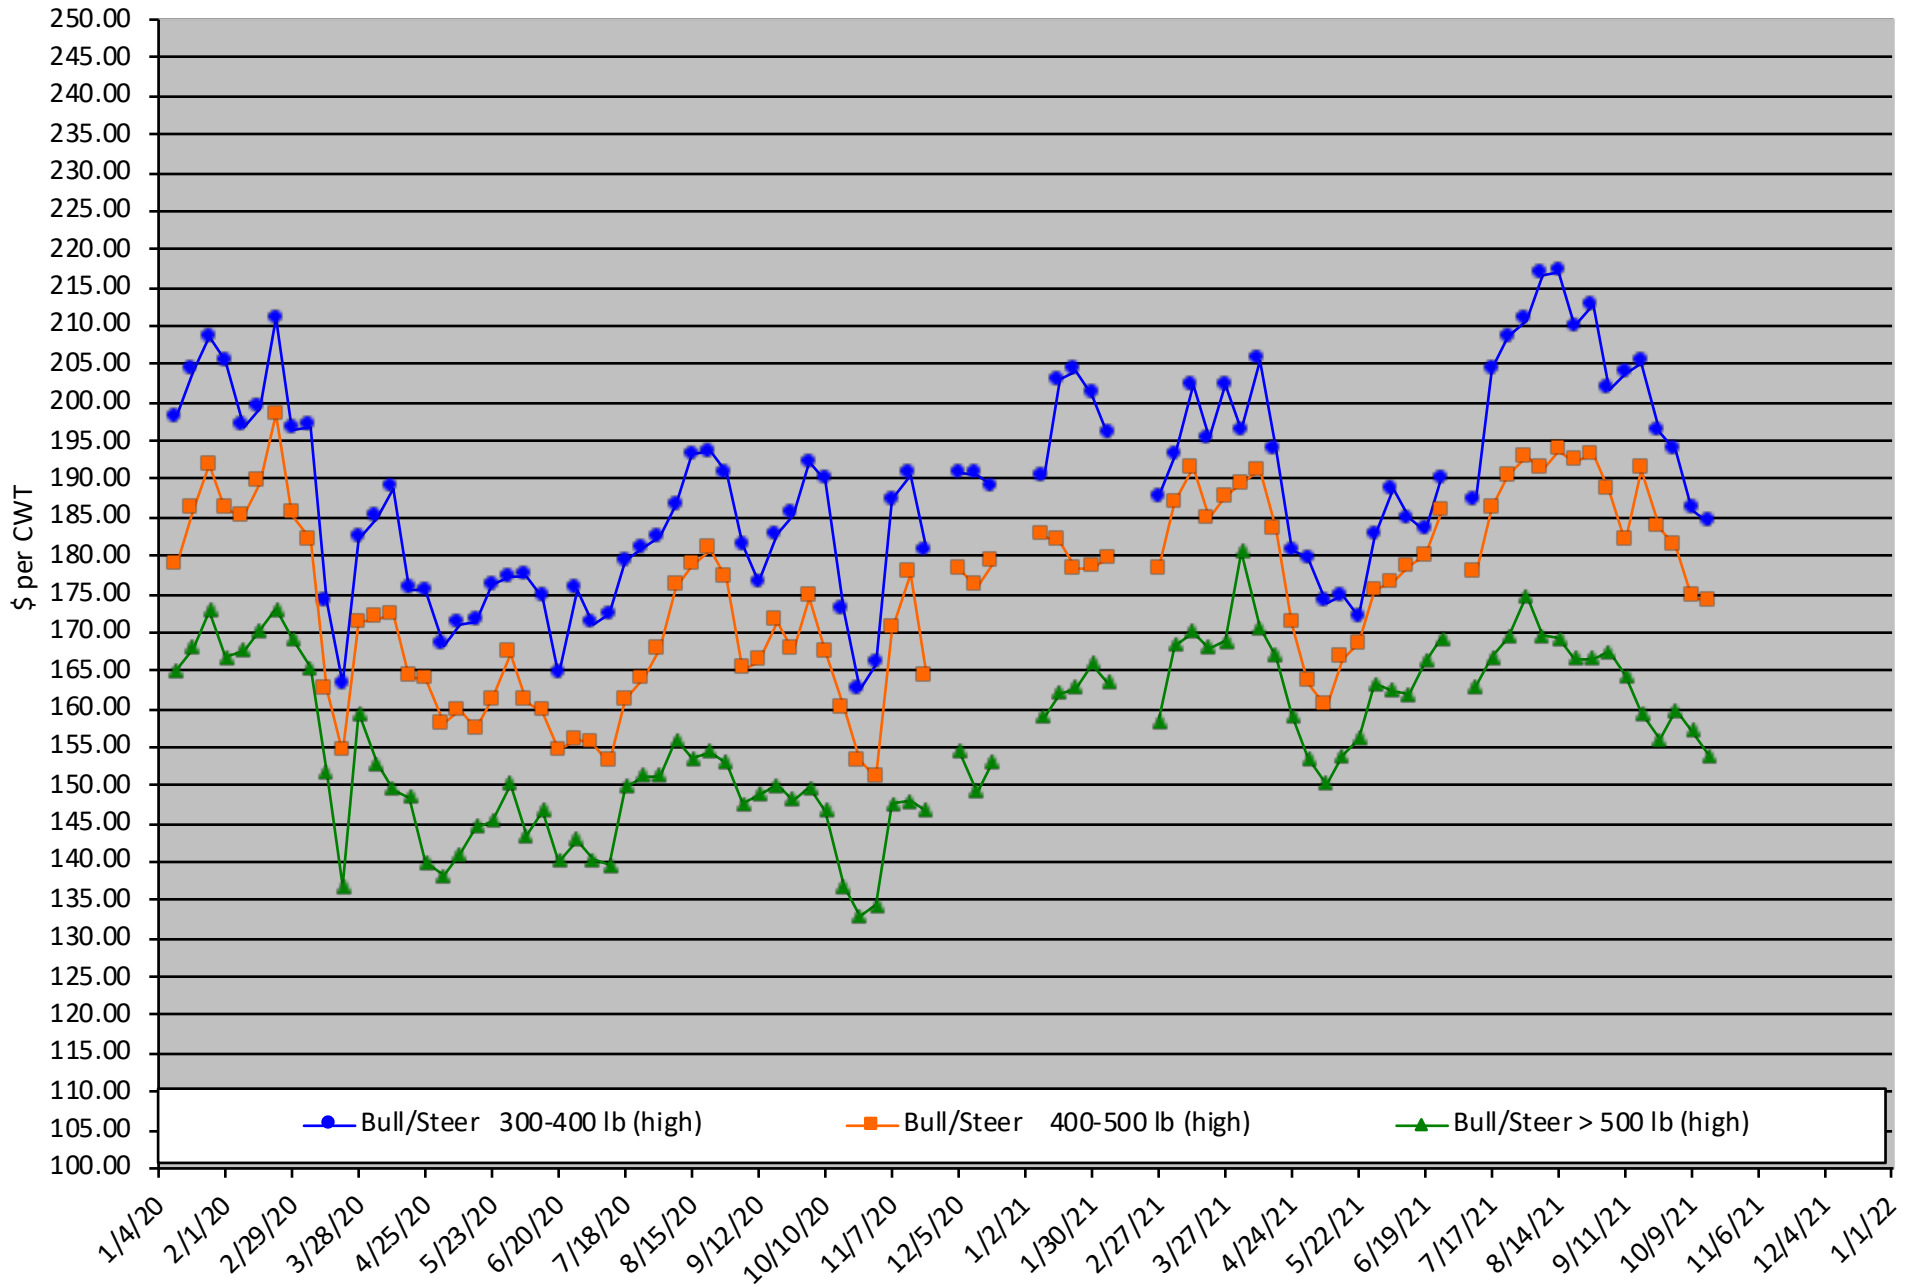

Calf Price Trends

Trend of the Highest Price Reported for Various Weight Calves, Average of 6 East & Central Texas Livestock Auctions

For a weekly email copy of this chart please subscribe at <http://beeffax.tamu.edu> or contact a Texas A&M AgriLife County Extension Agent

Chart created by Dr. Jason Banta, Extension Beef Cattle Specialist

Packer Cow PriceTrends

Trend of High and Low Prices Reported for Packer Cows, Average of 6 East & Central Texas Livestock Auctions

For a weekly email copy of this chart please subscribe at <http://beeffax.tamu.edu> or contact a Texas A&M AgriLife County Extension Agent

Chart created by Dr. Jason Banta, Extension Beef Cattle Specialist