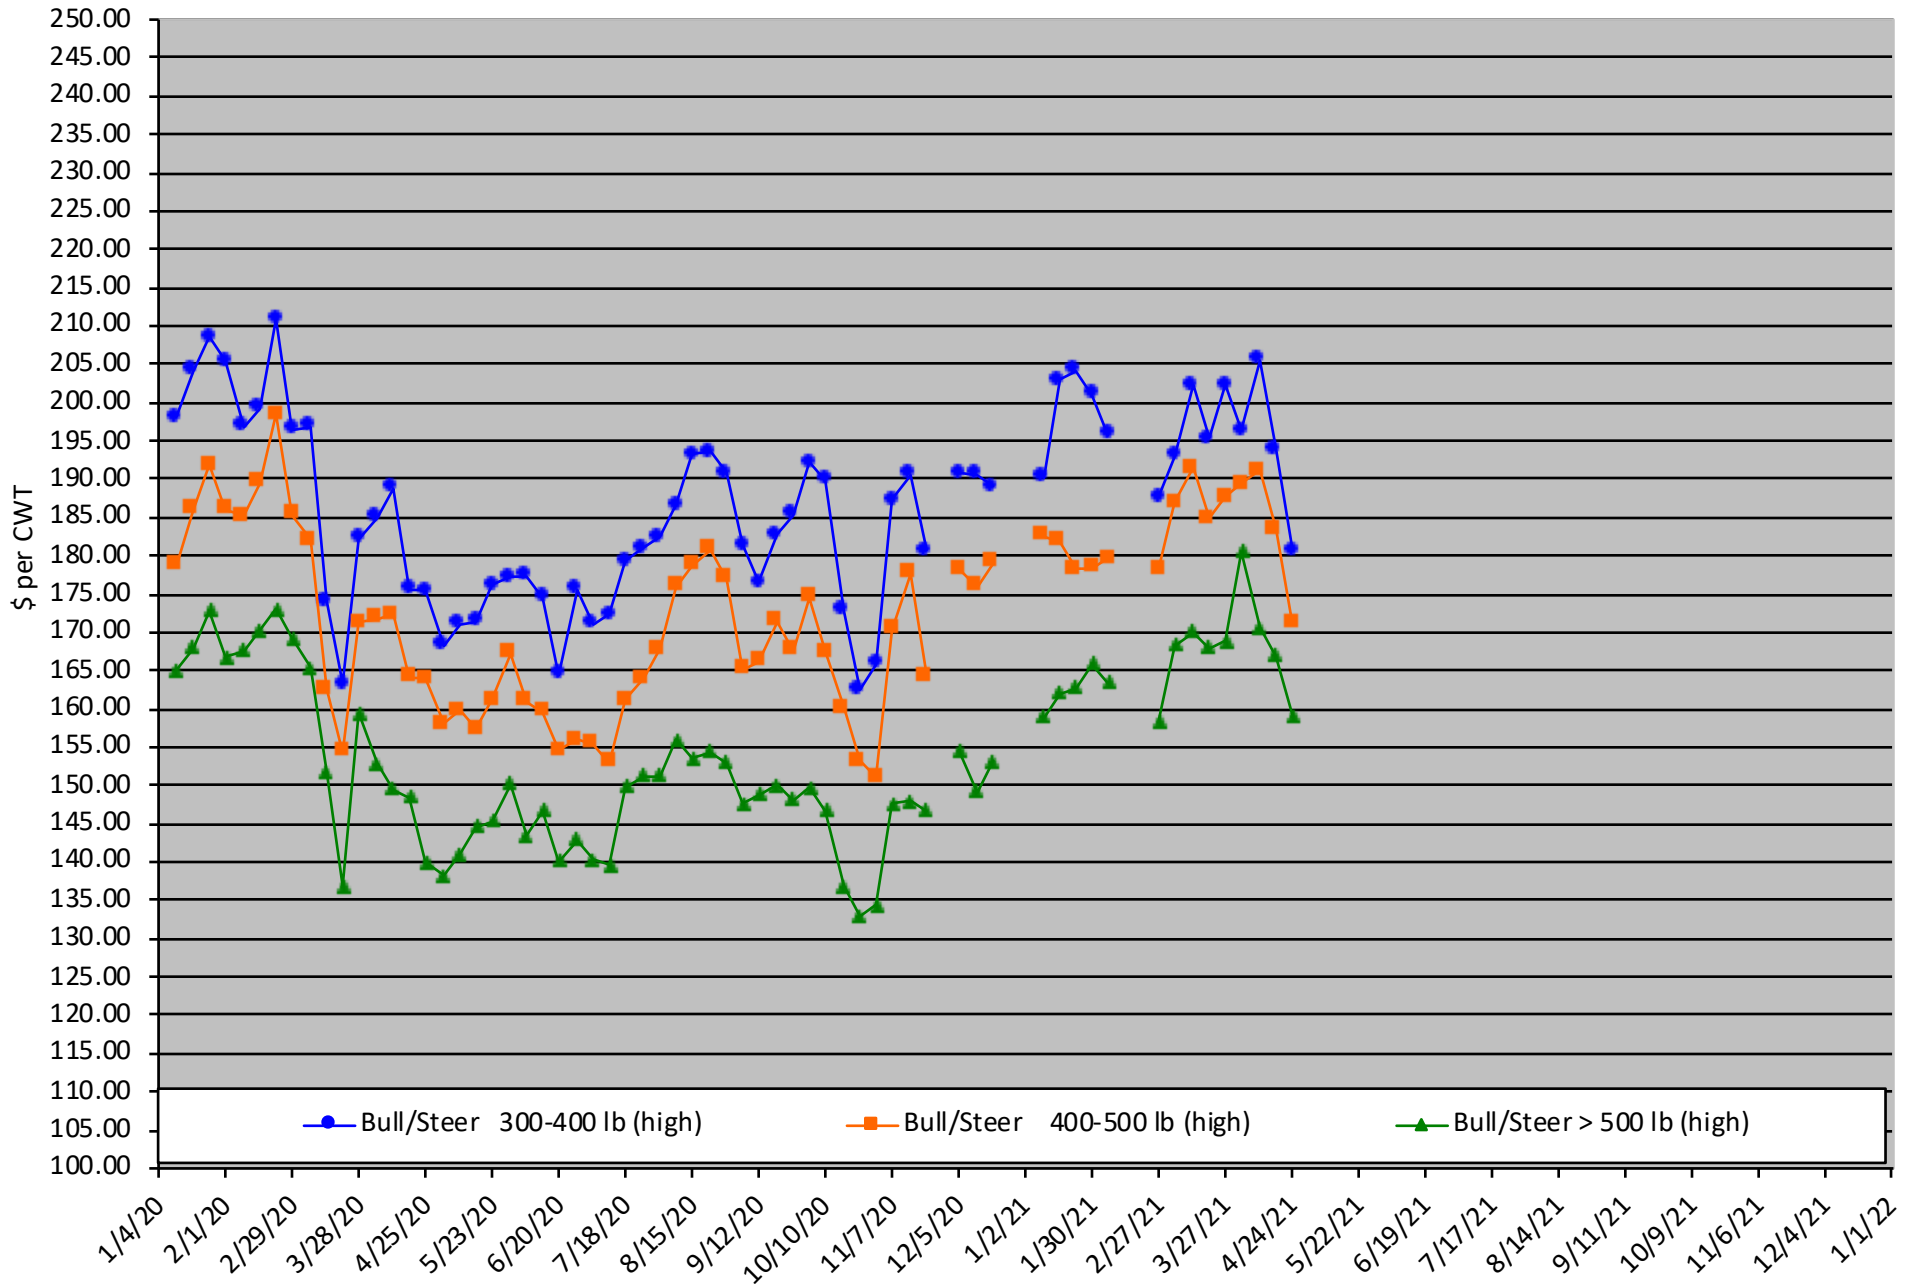

Calf Price Trends

Trend of the Highest Price Reported for Various Weight Calves, Average of 6 East & Central Texas Livestock Auctions

For a weekly email copy of this chart please subscribe at <http://beeffax.tamu.edu> or contact a Texas A&M AgriLife County Extension Agent

Chart created by Dr. Jason Banta, Extension Beef Cattle Specialist

Packer Cow PriceTrends

Trend of High and Low Prices Reported for Packer Cows, Average of 6 East & Central Texas Livestock Auctions

For a weekly email copy of this chart please subscribe at <http://beeffax.tamu.edu> or contact a Texas A&M AgriLife County Extension Agent

Chart created by Dr. Jason Banta, Extension Beef Cattle Specialist