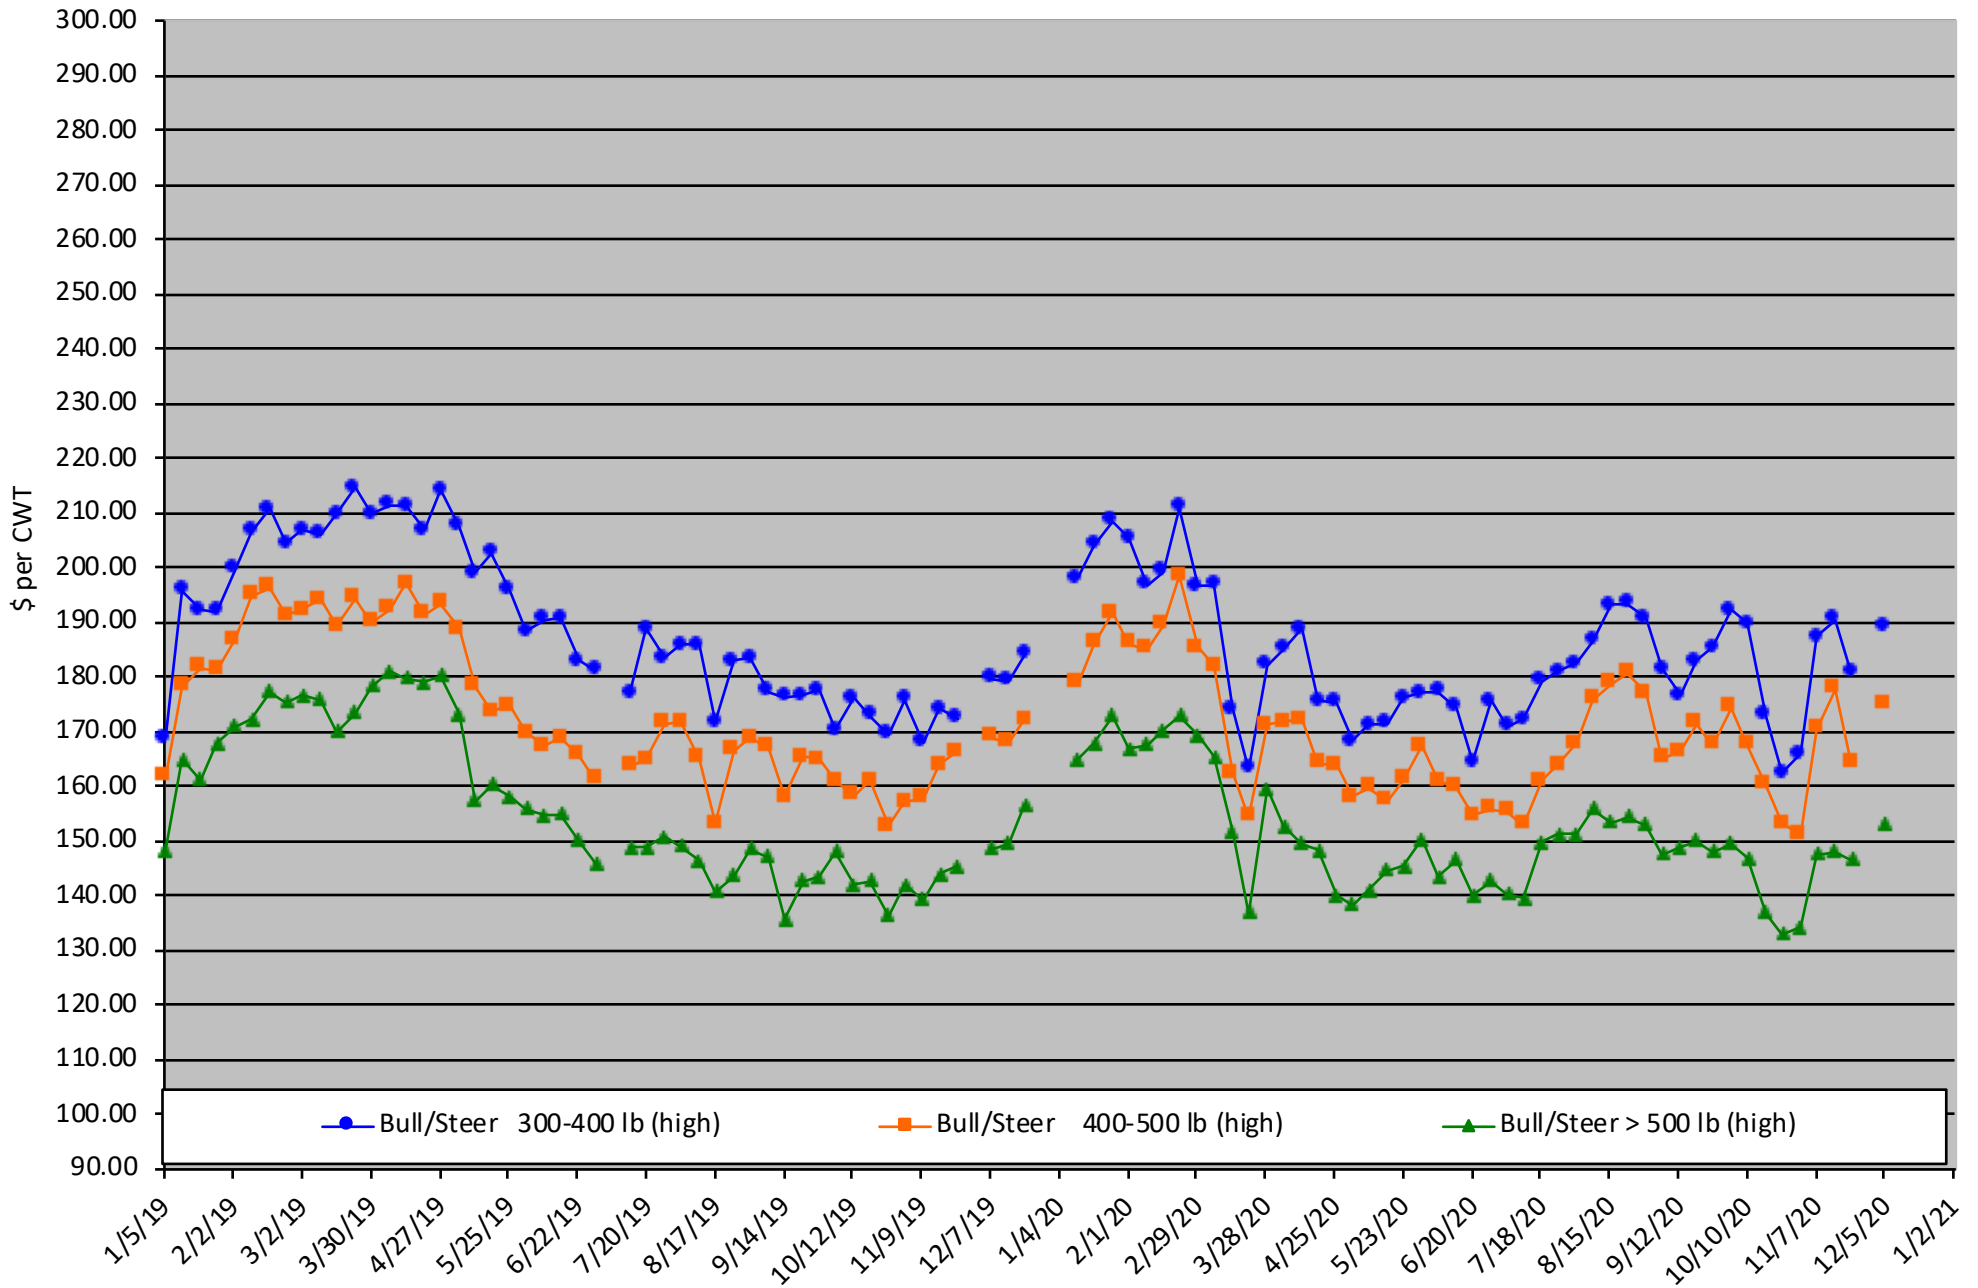

# Calf Price Trends

Trend of the Highest Price Reported for Various Weight Calves, Average of 6 East & Central Texas Livestock Auctions

For a weekly email copy of this chart please subscribe at <http://beeffax.tamu.edu> or contact a Texas A&M AgriLife County Extension Agent

Chart created by Dr. Jason Banta, Extension Beef Cattle Specialist