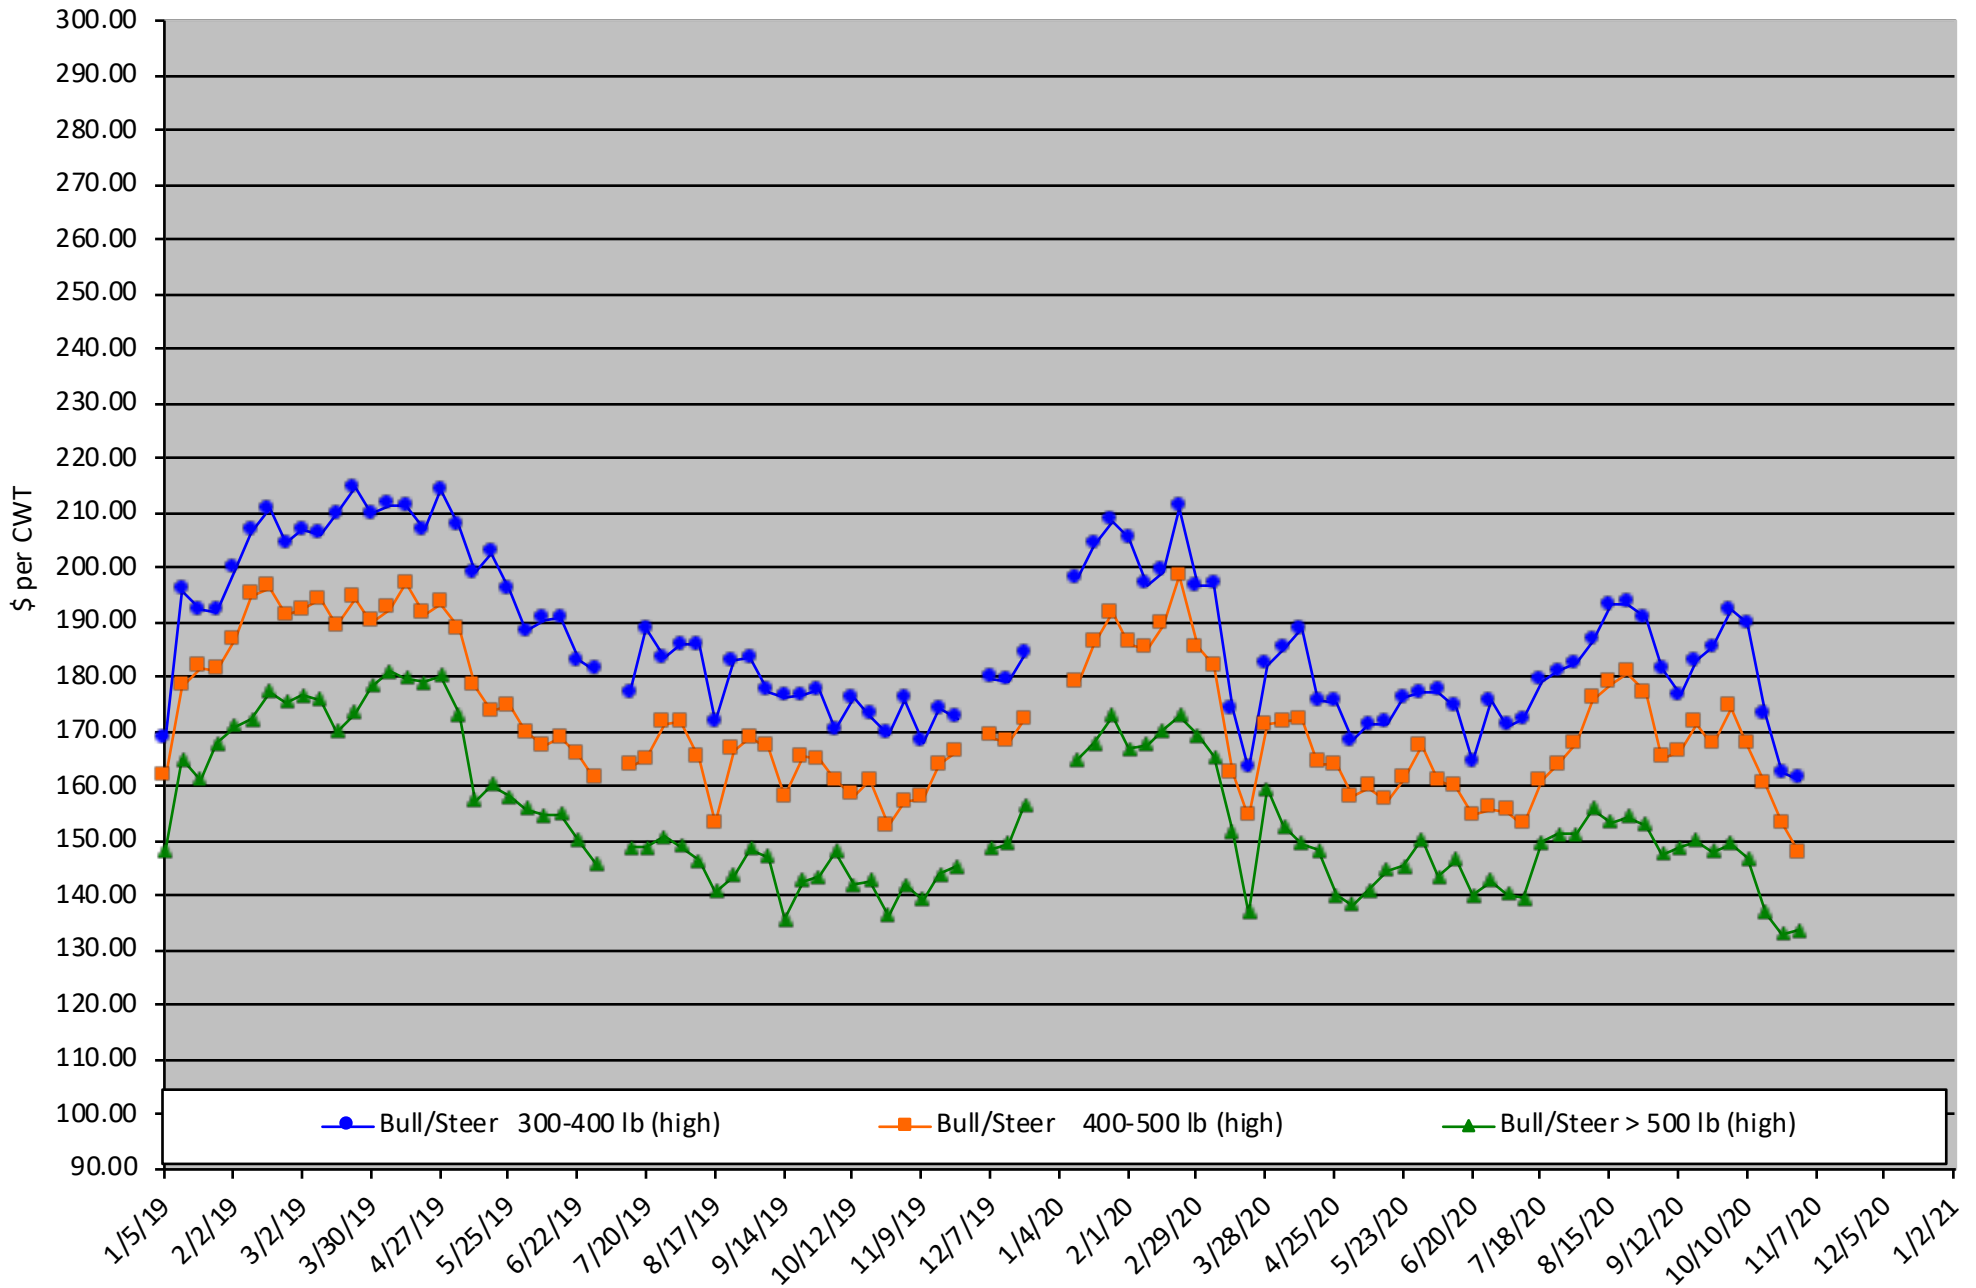

Calf Price Trends

Trend of the Highest Price Reported for Various Weight Calves, Average of 6 East & Central Texas Livestock Auctions

For a weekly email copy of this chart please subscribe at <http://beeffax.tamu.edu> or contact a Texas A&M AgriLife County Extension Agent

Chart created by Dr. Jason Banta, Extension Beef Cattle Specialist

Packer Cow PriceTrends

Trend of High and Low Prices Reported for Packer Cows, Average of 6 East & Central Texas Livestock Auctions

For a weekly email copy of this chart please subscribe at <http://beeffax.tamu.edu> or contact a Texas A&M AgriLife County Extension Agent

Chart created by Dr. Jason Banta, Extension Beef Cattle Specialist