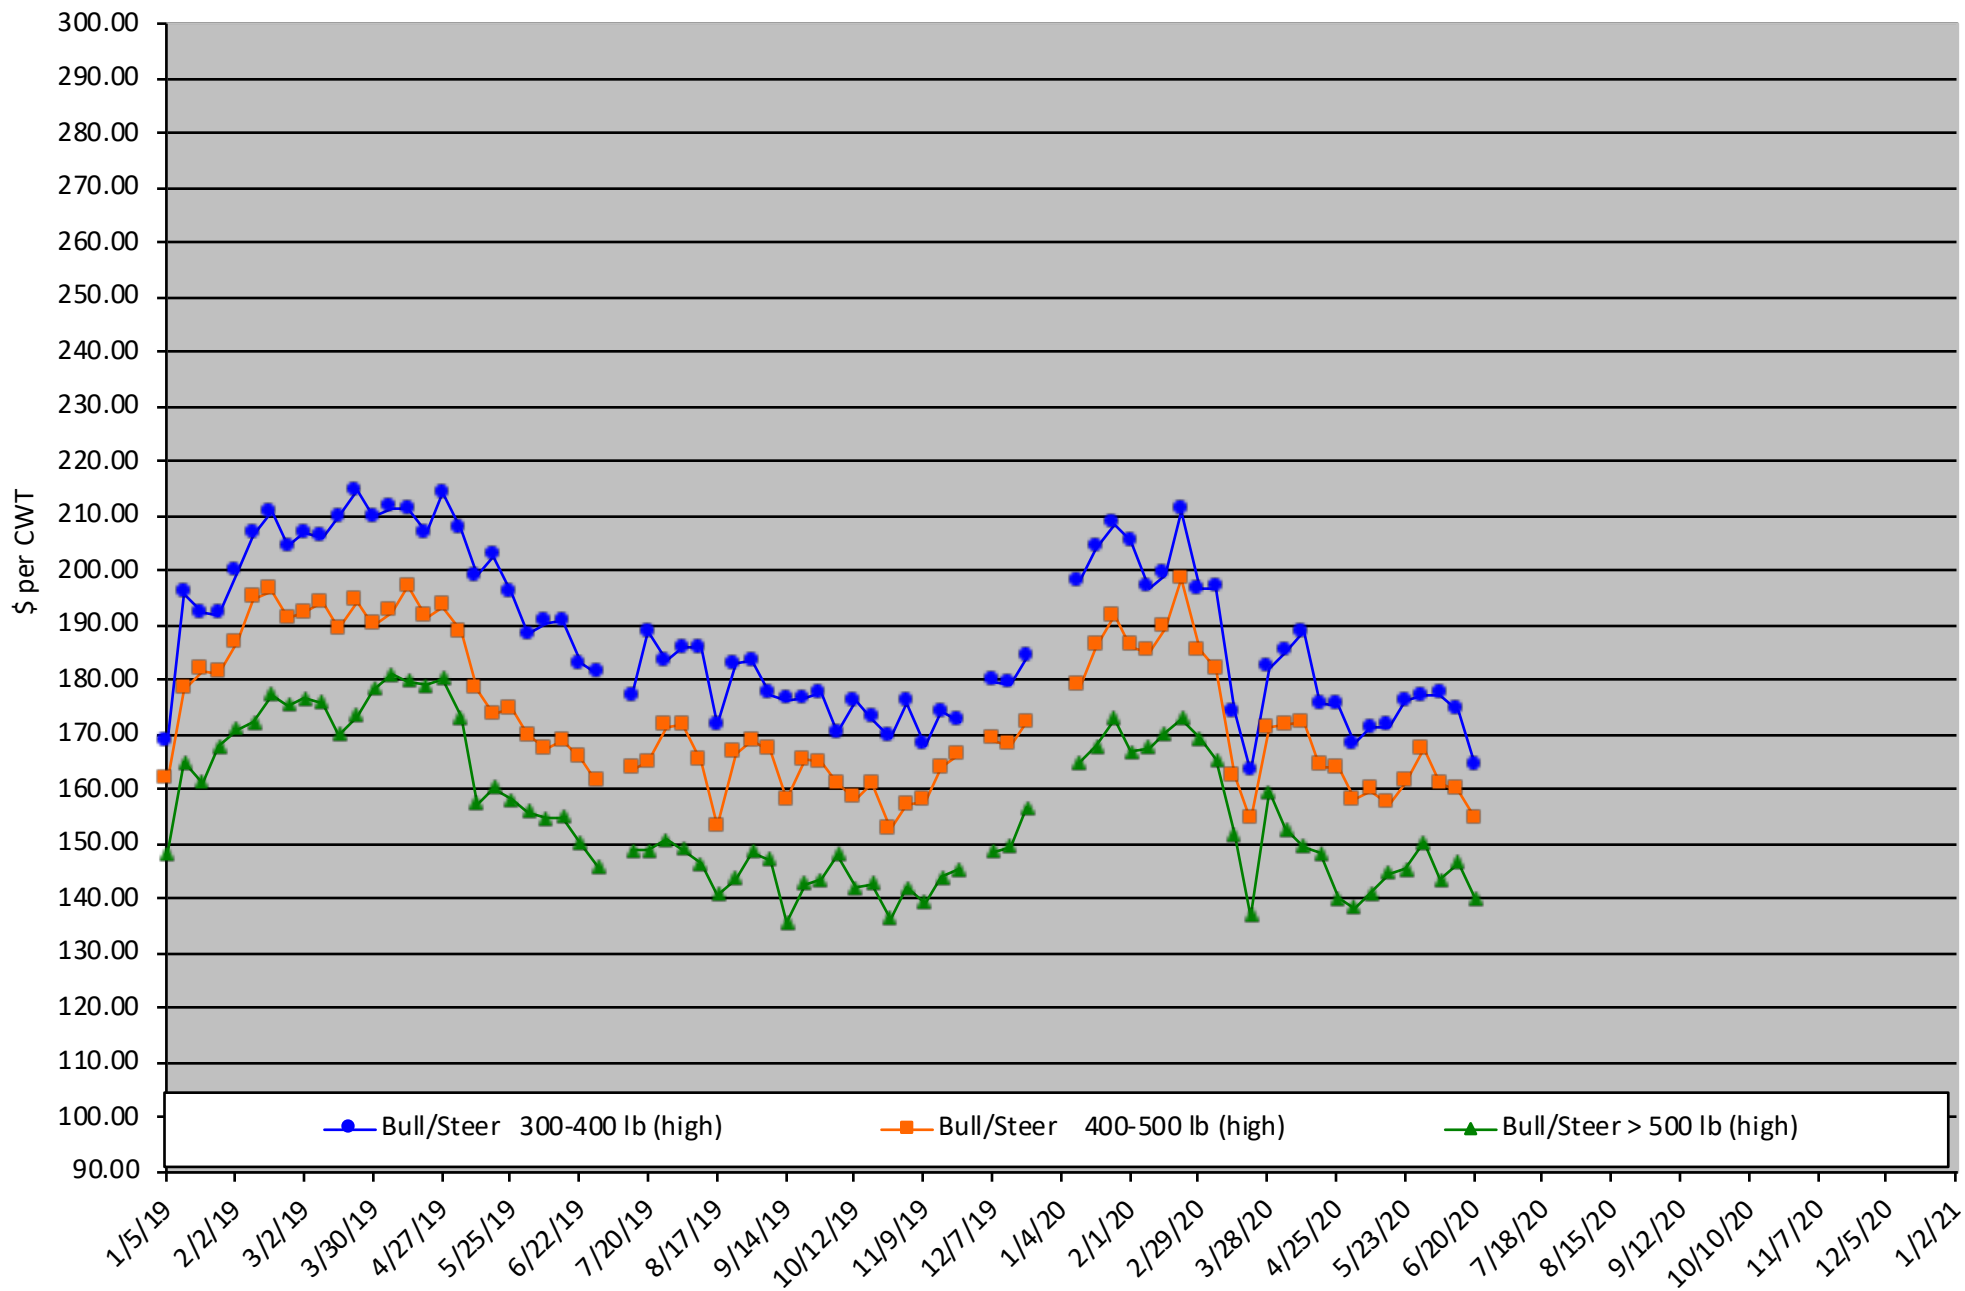

Calf Price Trends

Trend of the Highest Price Reported for Various Weight Calves, Average of 6 East & Central Texas Livestock Auctions

For a weekly email copy of this chart please subscribe at <http://beeffax.tamu.edu> or contact a Texas A&M AgriLife County Extension Agent

Chart created by Dr. Jason Banta, Extension Beef Cattle Specialist

Packer Cow PriceTrends

Trend of High and Low Prices Reported for Packer Cows, Average of 6 East & Central Texas Livestock Auctions

For a weekly email copy of this chart please subscribe at <http://beeffax.tamu.edu> or contact a Texas A&M AgriLife County Extension Agent

Chart created by Dr. Jason Banta, Extension Beef Cattle Specialist