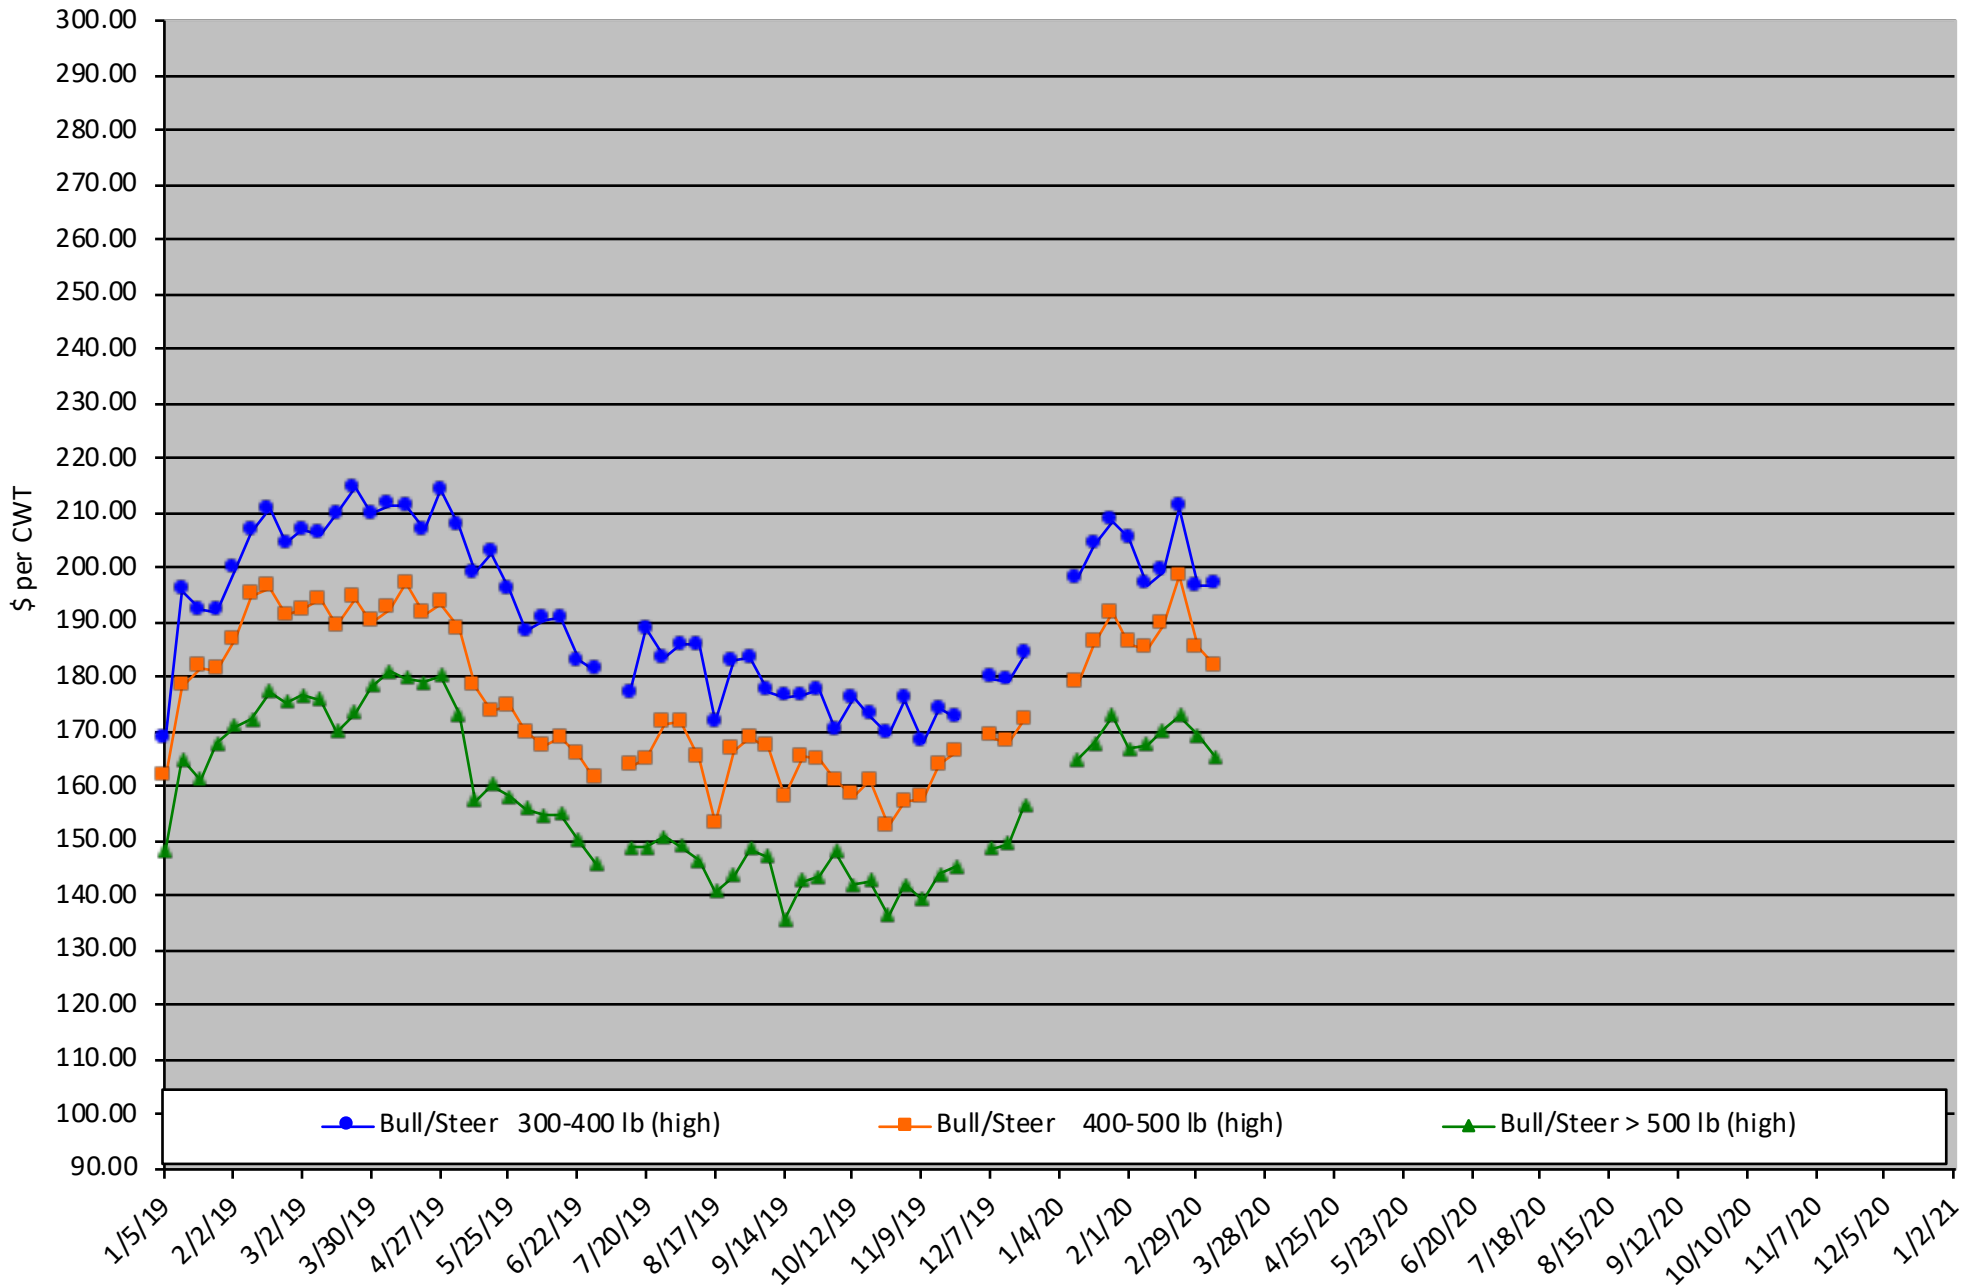

Calf Price Trends

Trend of the Highest Price Reported for Various Weight Calves, Average of 6 East & Central Texas Livestock Auctions

For a weekly email copy of this chart please subscribe at <http://beeffax.tamu.edu> or contact a Texas A&M AgriLife County Extension Agent

Chart created by Dr. Jason Banta, Extension Beef Cattle Specialist

Packer Cow PriceTrends

Trend of High and Low Prices Reported for Packer Cows, Average of 6 East & Central Texas Livestock Auctions

For a weekly email copy of this chart please subscribe at <http://beeffax.tamu.edu> or contact a Texas A&M AgriLife County Extension Agent

Chart created by Dr. Jason Banta, Extension Beef Cattle Specialist