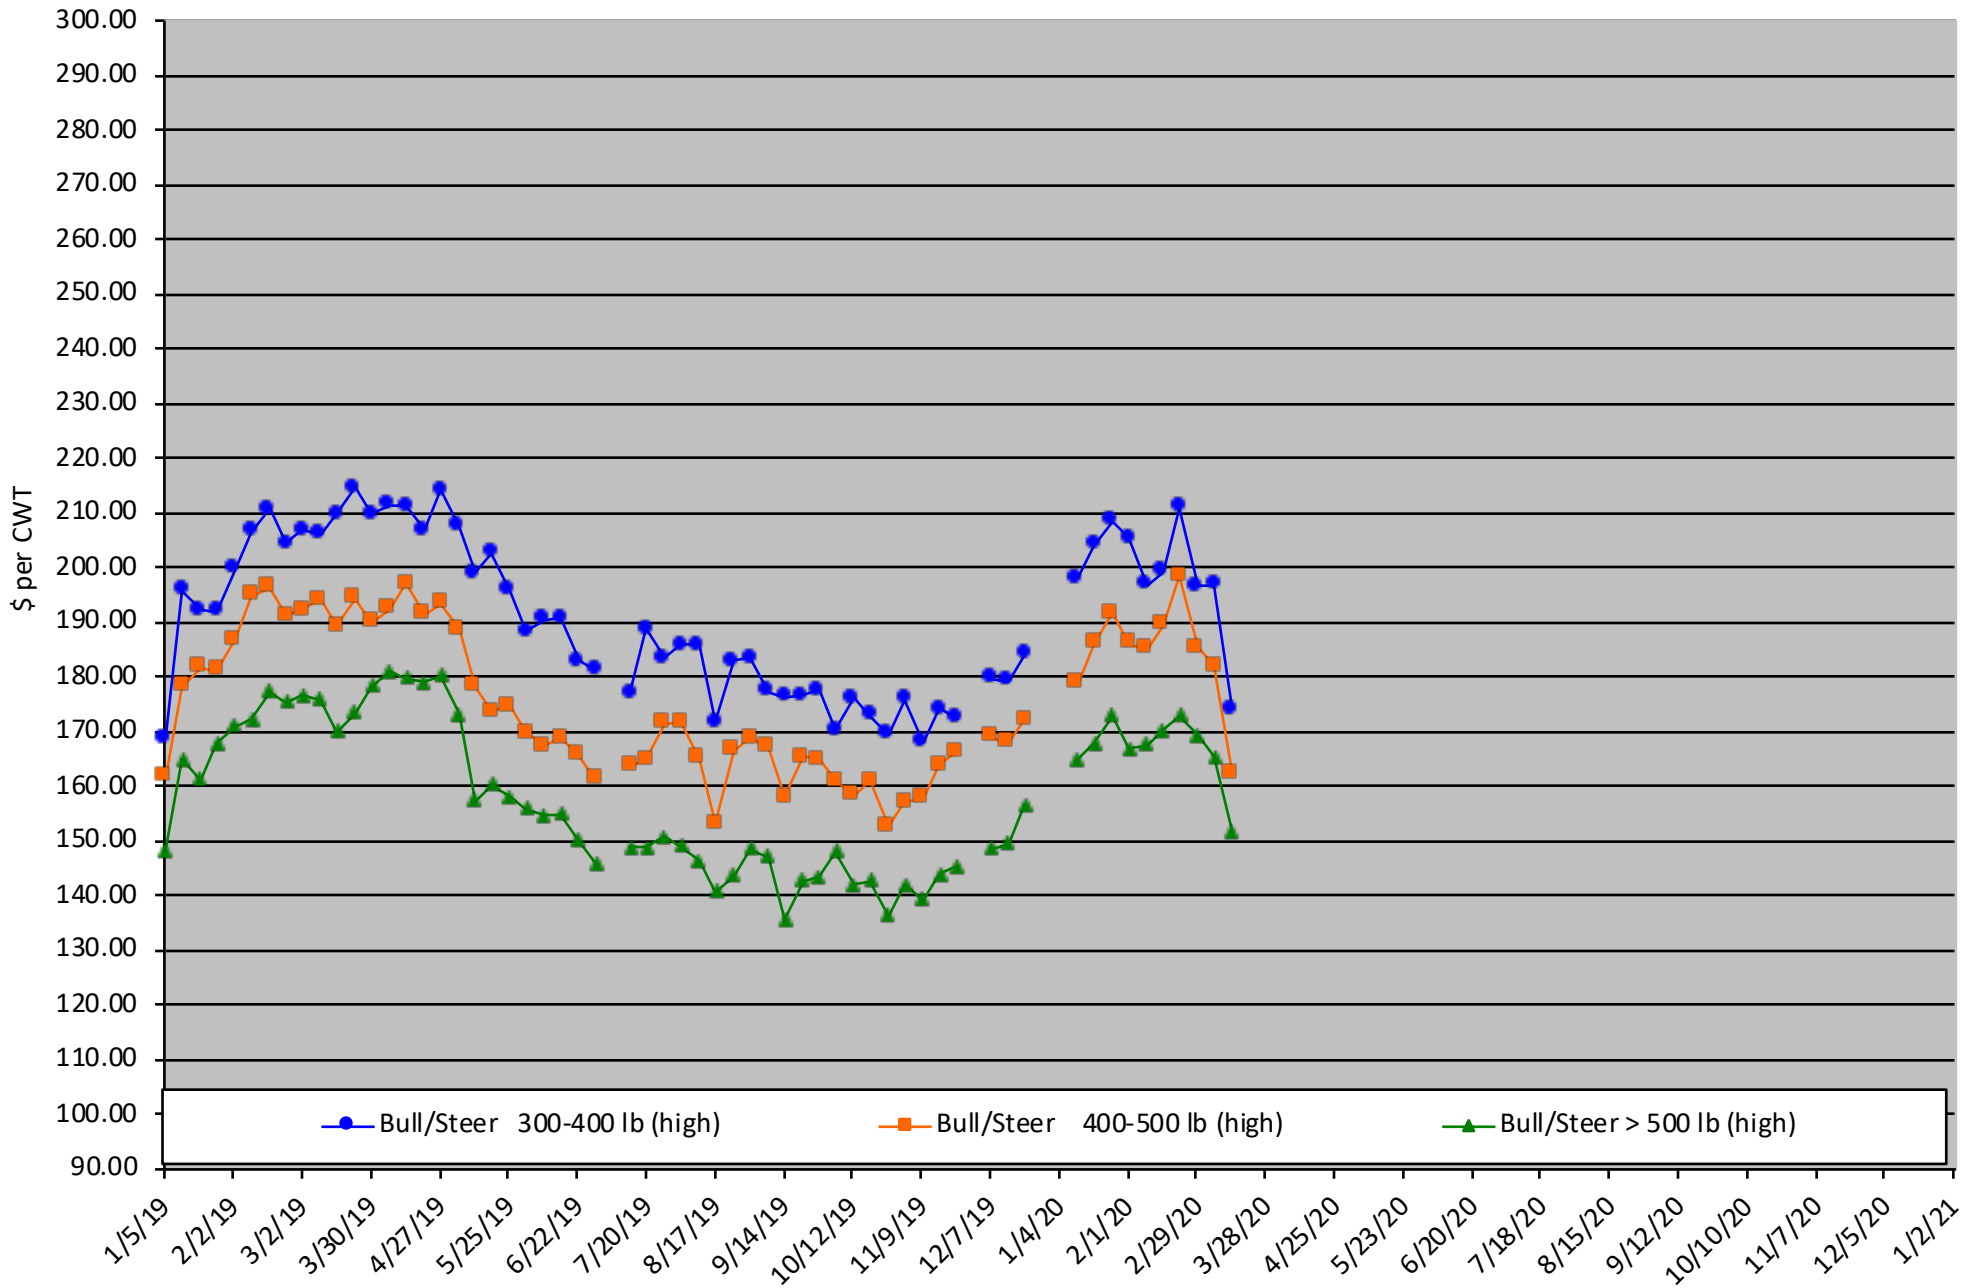

Calf Price Trends

Trend of the Highest Price Reported for Various Weight Calves, Average of 6 East & Central Texas Livestock Auctions

For a weekly email copy of this chart please subscribe at <http://beeffax.tamu.edu> or contact a Texas A&M AgriLife County Extension Agent

Chart created by Dr. Jason Banta, Extension Beef Cattle Specialist

Packer Cow PriceTrends

Trend of High and Low Prices Reported for Packer Cows, Average of 6 East & Central Texas Livestock Auctions

For a weekly email copy of this chart please subscribe at <http://beeffax.tamu.edu> or contact a Texas A&M AgriLife County Extension Agent

Chart created by Dr. Jason Banta, Extension Beef Cattle Specialist