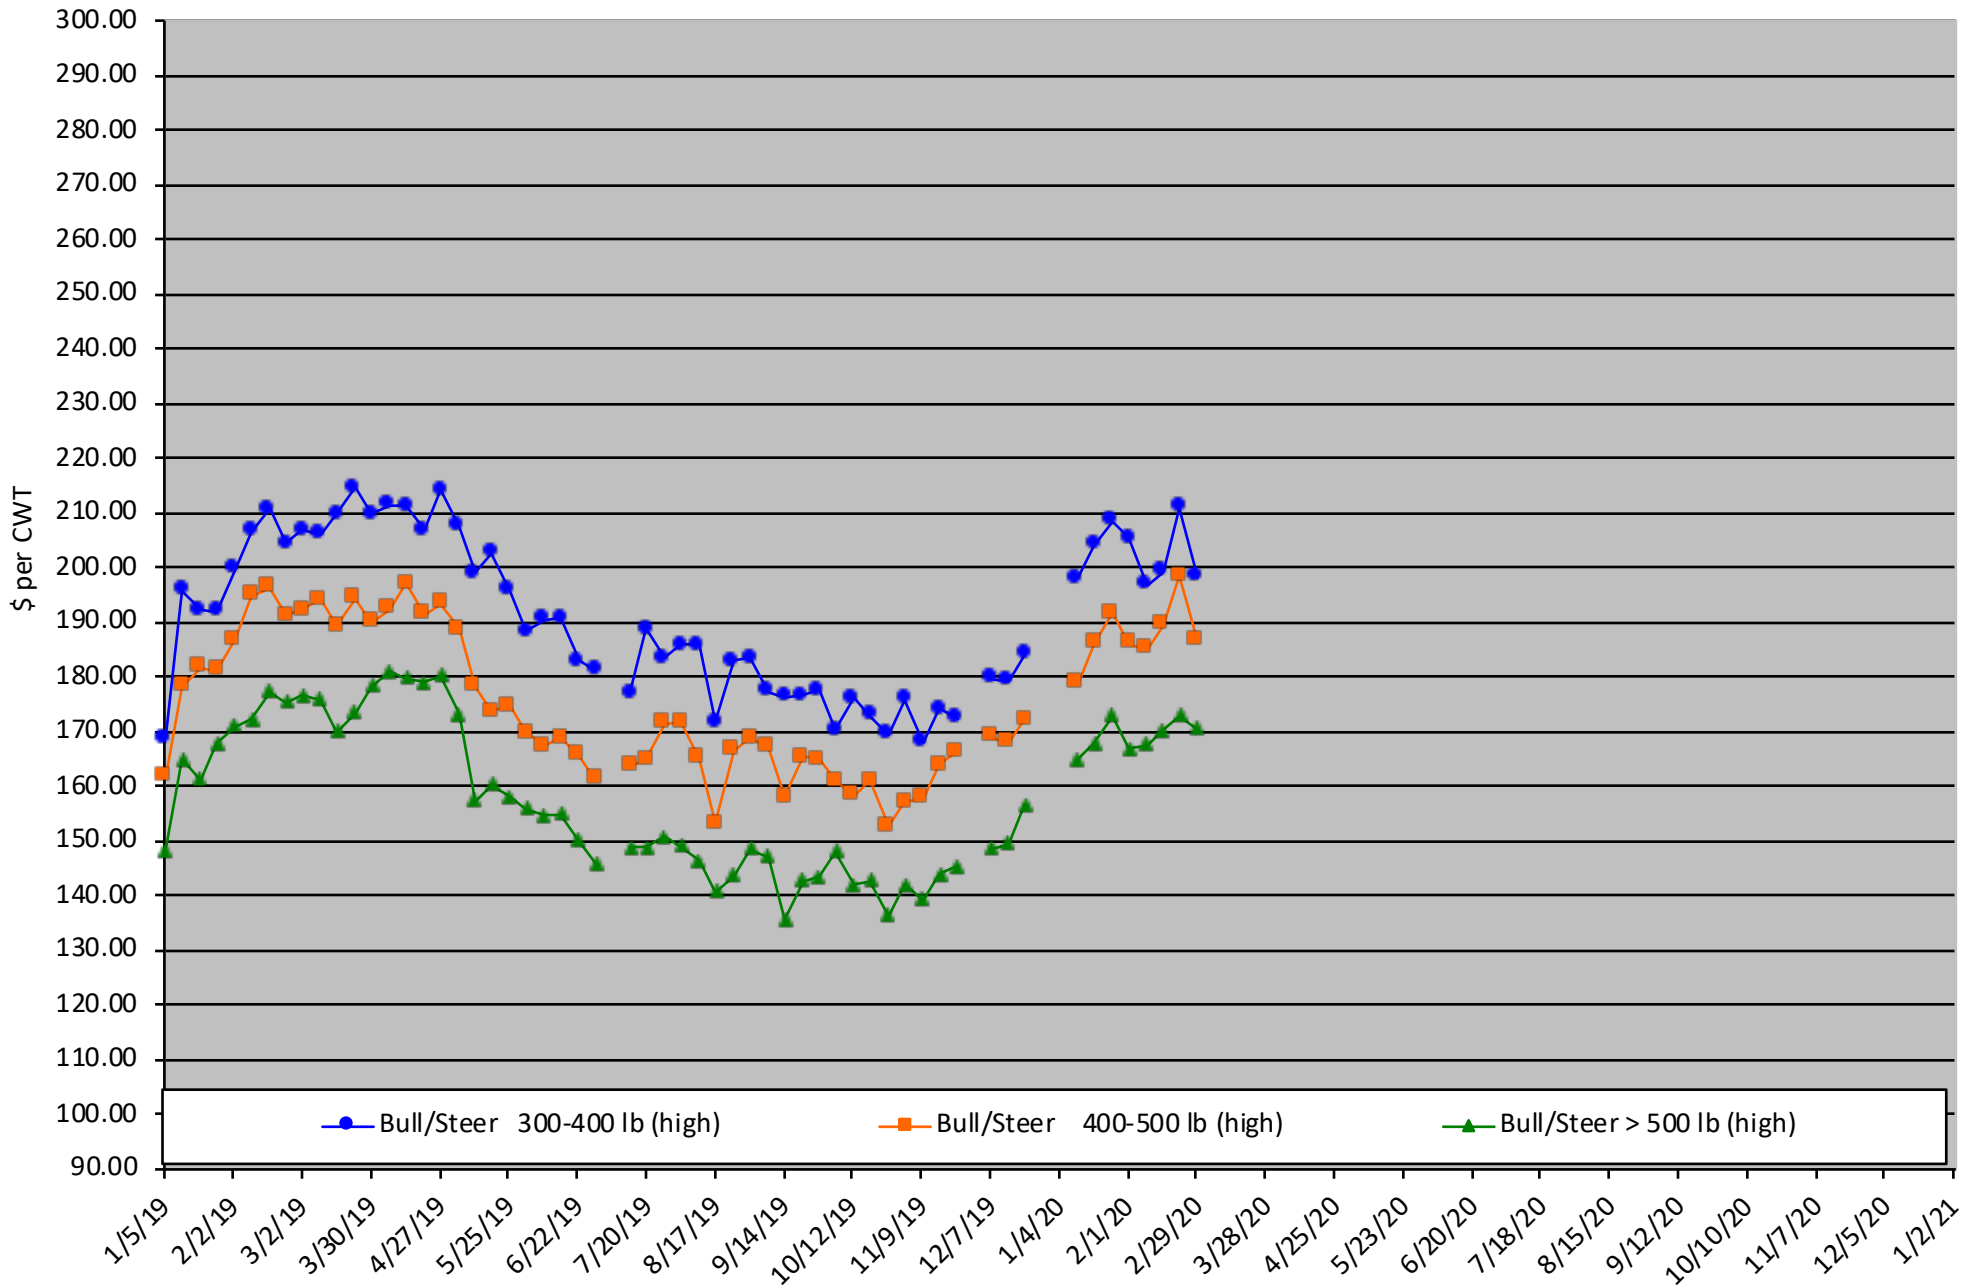

# Calf Price Trends

Trend of the Highest Price Reported for Various Weight Calves, Average of 6 East & Central Texas Livestock Auctions

For a weekly email copy of this chart please subscribe at <http://beeffax.tamu.edu> or contact a Texas A&M AgriLife County Extension Agent

Chart created by Dr. Jason Banta, Extension Beef Cattle Specialist