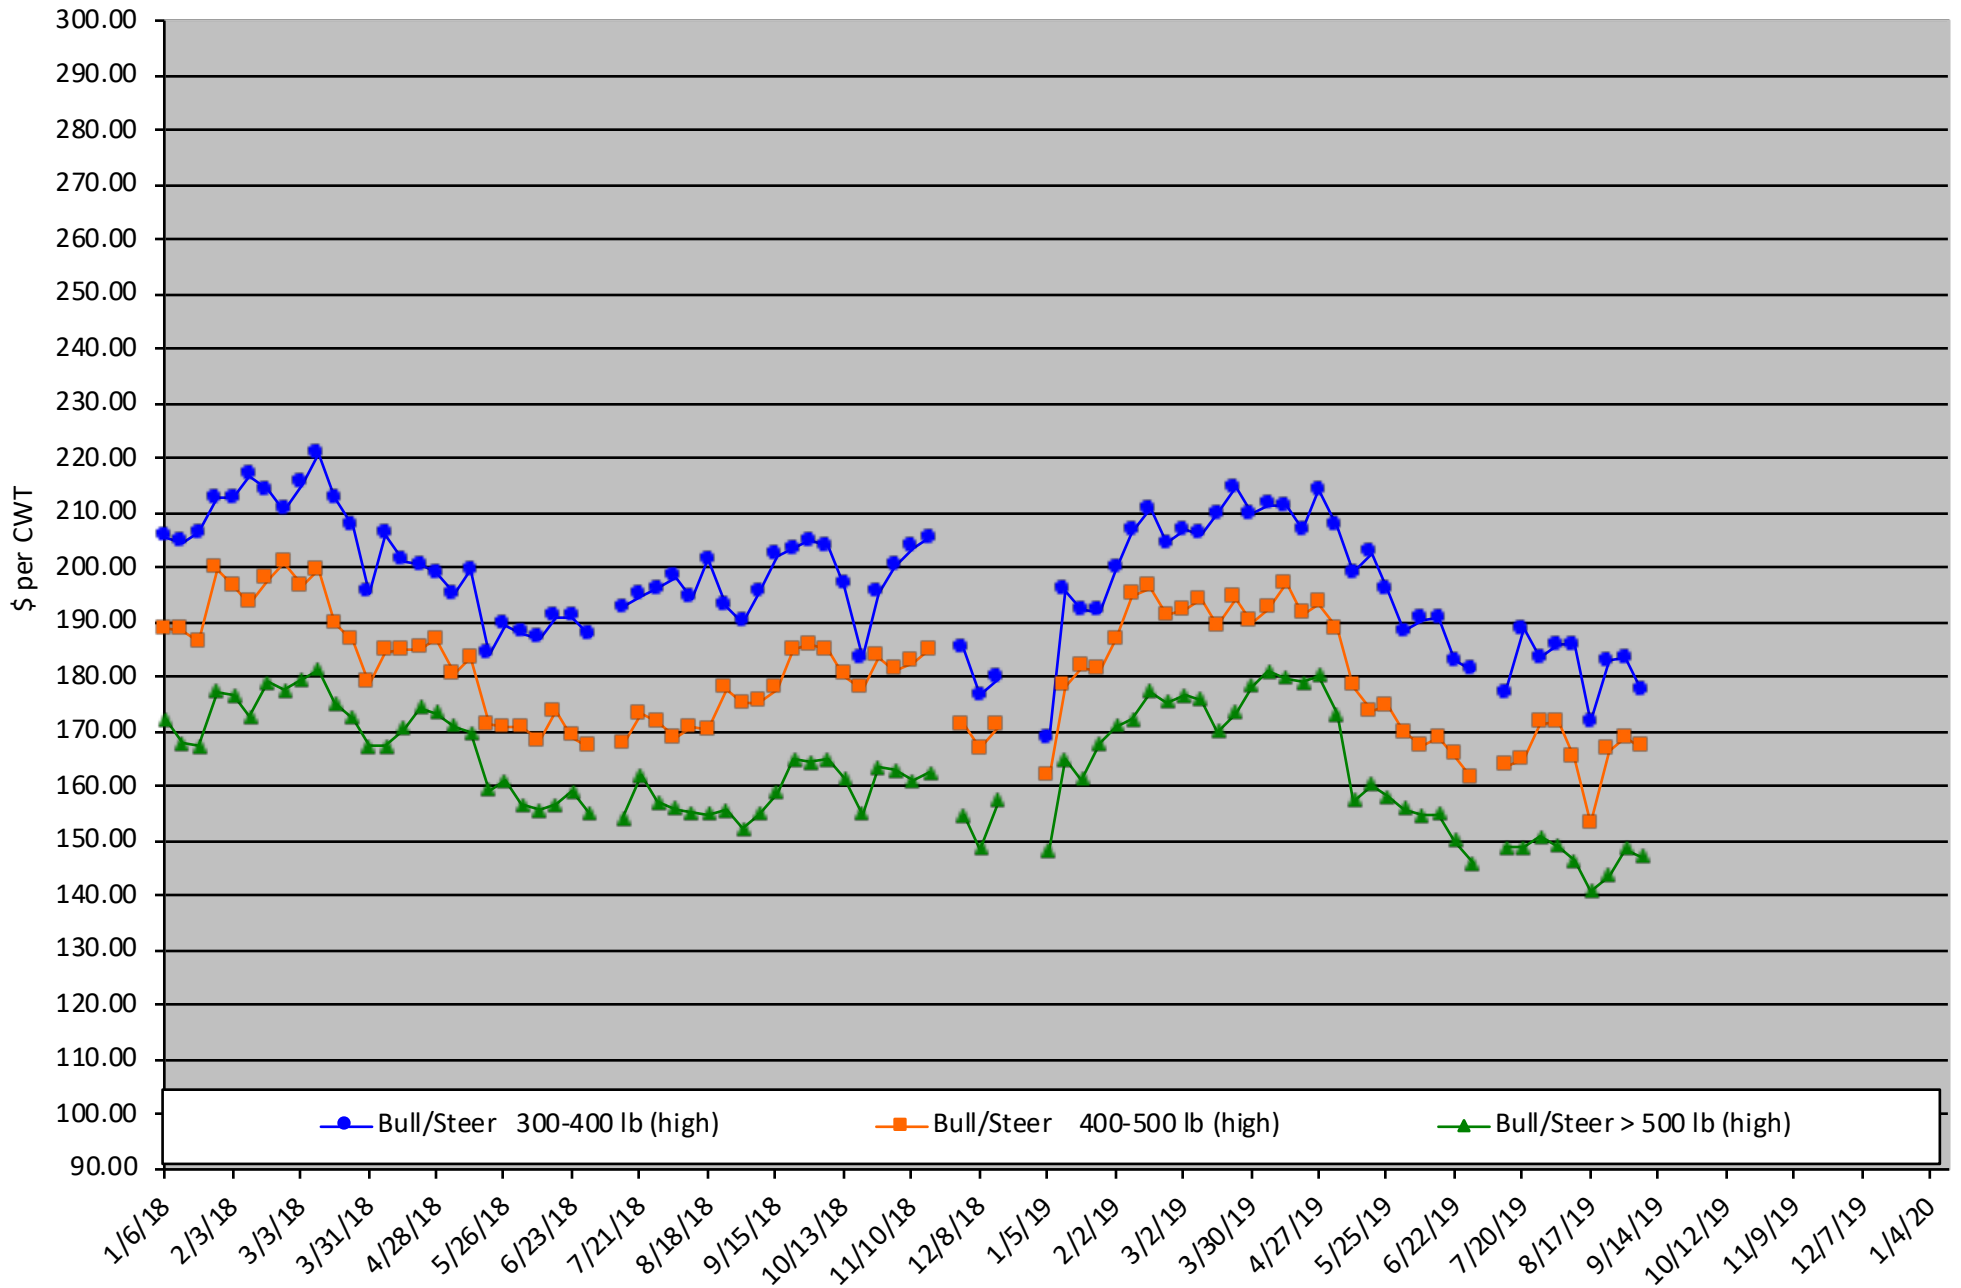

Calf Price Trends

Trend of the Highest Price Reported for Various Weight Calves, Average of 6 East & Central Texas Livestock Auctions

For a weekly email copy of this chart please subscribe at <http://beeffax.tamu.edu> or contact a Texas A&M AgriLife County Extension Agent

Chart created by Dr. Jason Banta, Extension Beef Cattle Specialist

Packer Cow PriceTrends

Trend of High and Low Prices Reported for Packer Cows, Average of 6 East & Central Texas Livestock Auctions

For a weekly email copy of this chart please subscribe at <http://beeffax.tamu.edu> or contact a Texas A&M AgriLife County Extension Agent

Chart created by Dr. Jason Banta, Extension Beef Cattle Specialist