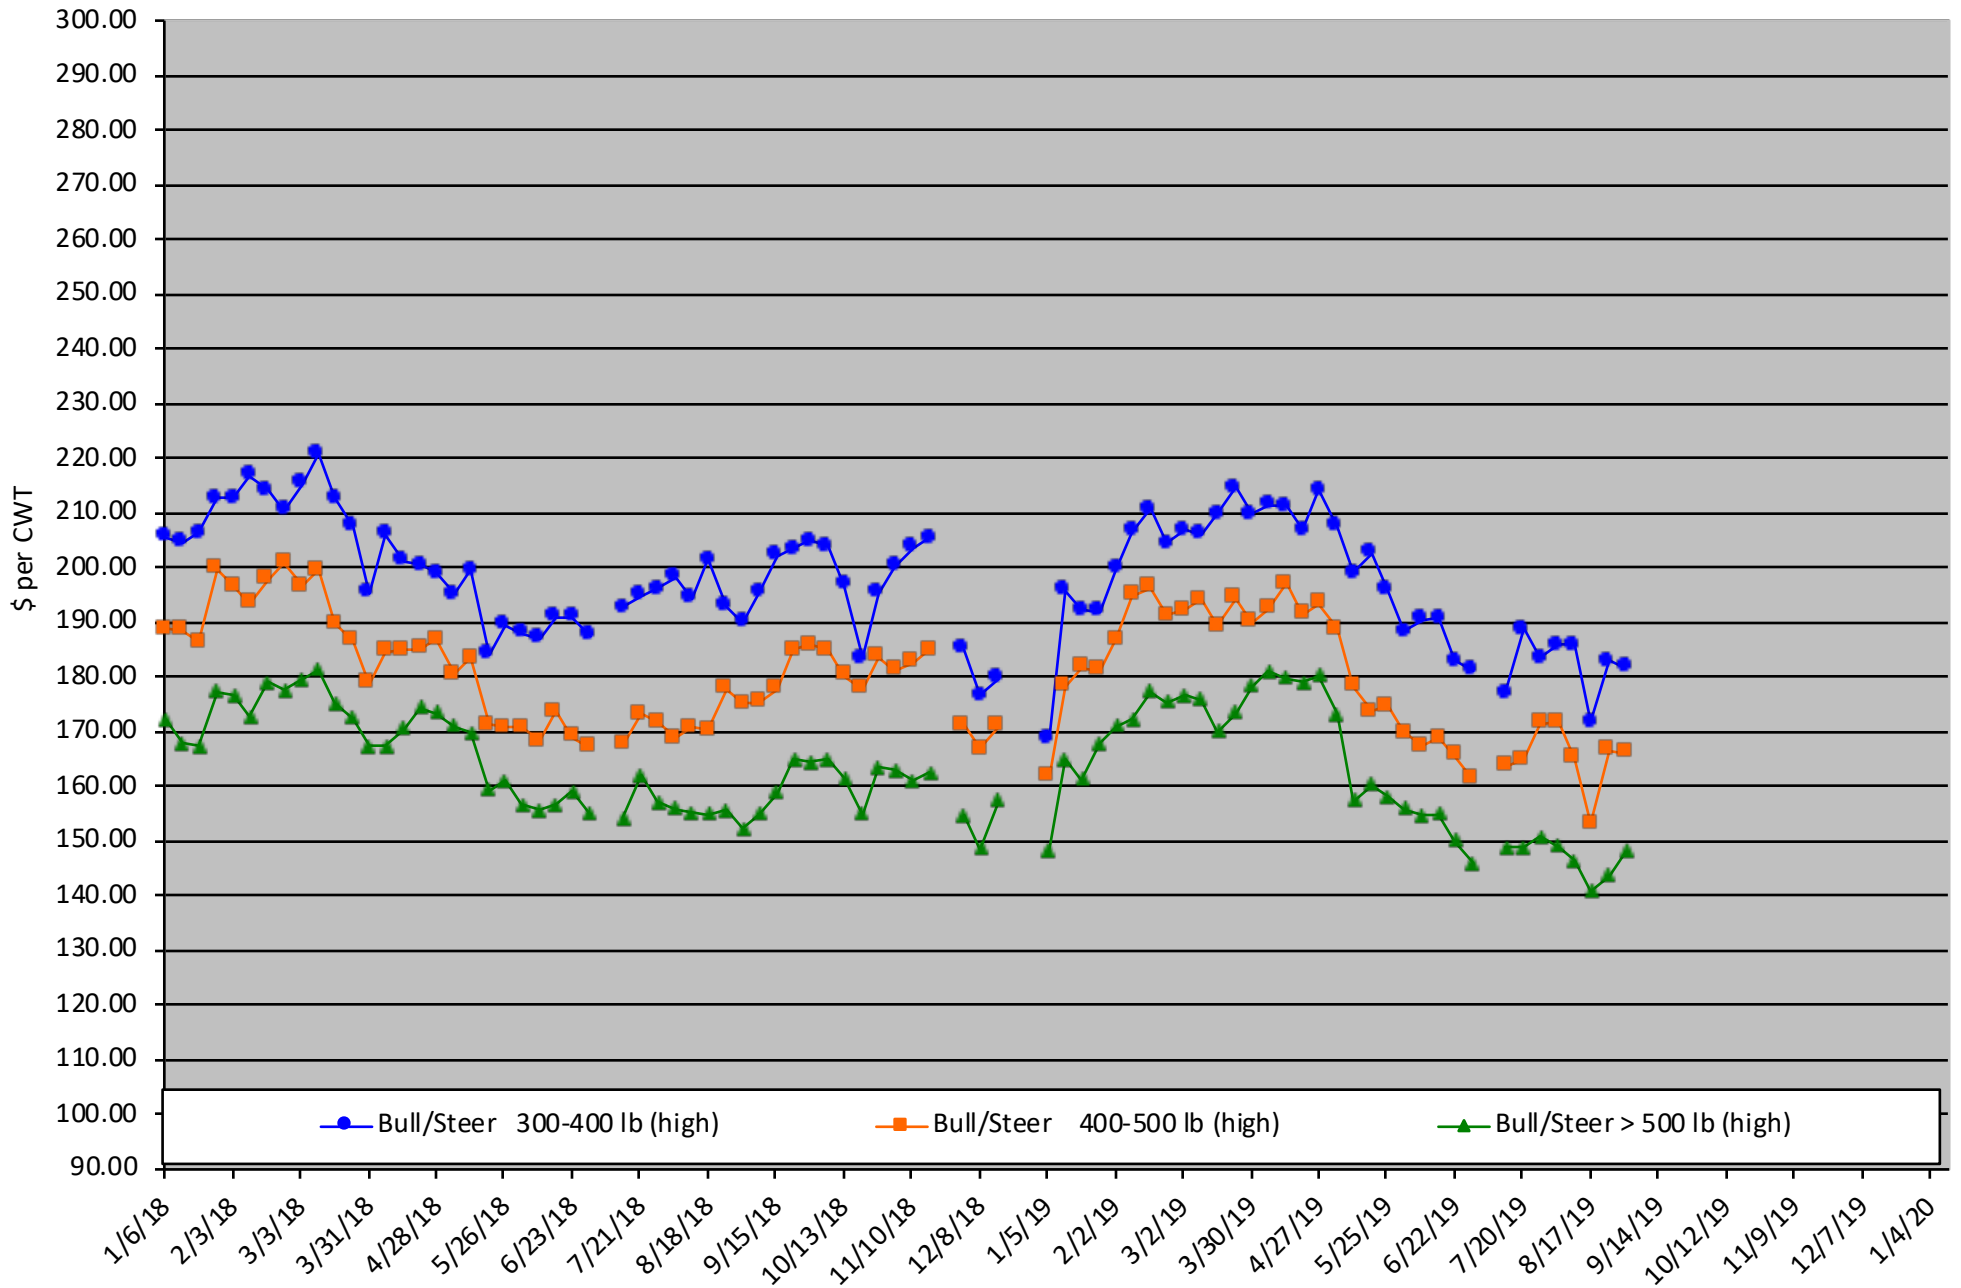

Calf Price Trends

Trend of the Highest Price Reported for Various Weight Calves, Average of 6 East & Central Texas Livestock Auctions

For a weekly email copy of this chart please subscribe at <http://beeffax.tamu.edu> or contact a Texas A&M AgriLife County Extension Agent

Chart created by Dr. Jason Banta, Extension Beef Cattle Specialist

Packer Cow PriceTrends

Trend of High and Low Prices Reported for Packer Cows, Average of 6 East & Central Texas Livestock Auctions

For a weekly email copy of this chart please subscribe at <http://beeffax.tamu.edu> or contact a Texas A&M AgriLife County Extension Agent

Chart created by Dr. Jason Banta, Extension Beef Cattle Specialist