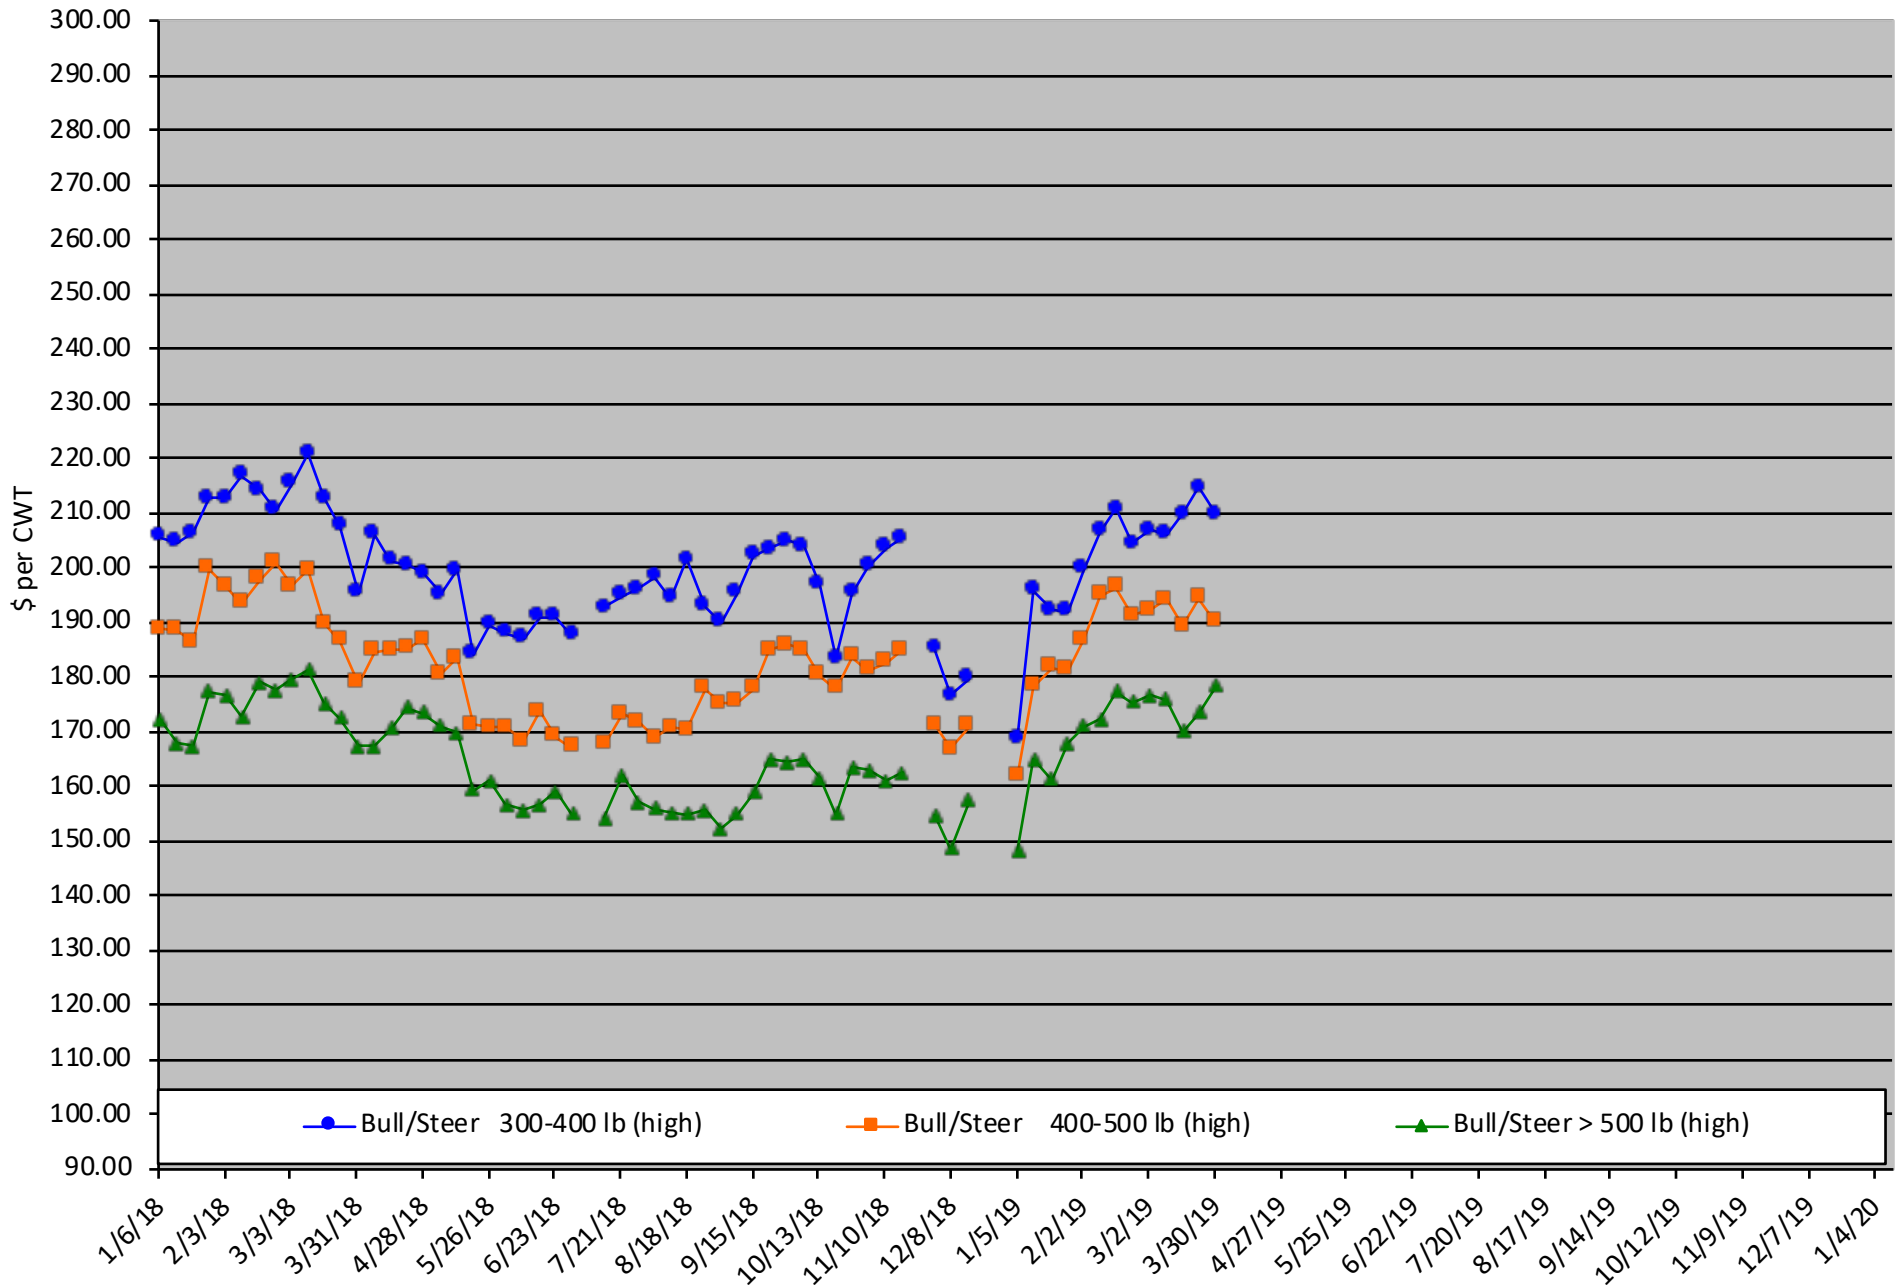

Calf Price Trends

Trend of the Highest Price Reported for Various Weight Calves, Average of 6 East & Central Texas Livestock Auctions

For a weekly email copy of this chart please subscribe at <http://beeffax.tamu.edu> or contact a Texas A&M AgriLife County Extension Agent

Chart created by Dr. Jason Banta, Extension Beef Cattle Specialist

Packer Cow PriceTrends

Trend of High and Low Prices Reported for Packer Cows, Average of 6 East & Central Texas Livestock Auctions

For a weekly email copy of this chart please subscribe at <http://beeffax.tamu.edu> or contact a Texas A&M AgriLife County Extension Agent

Chart created by Dr. Jason Banta, Extension Beef Cattle Specialist