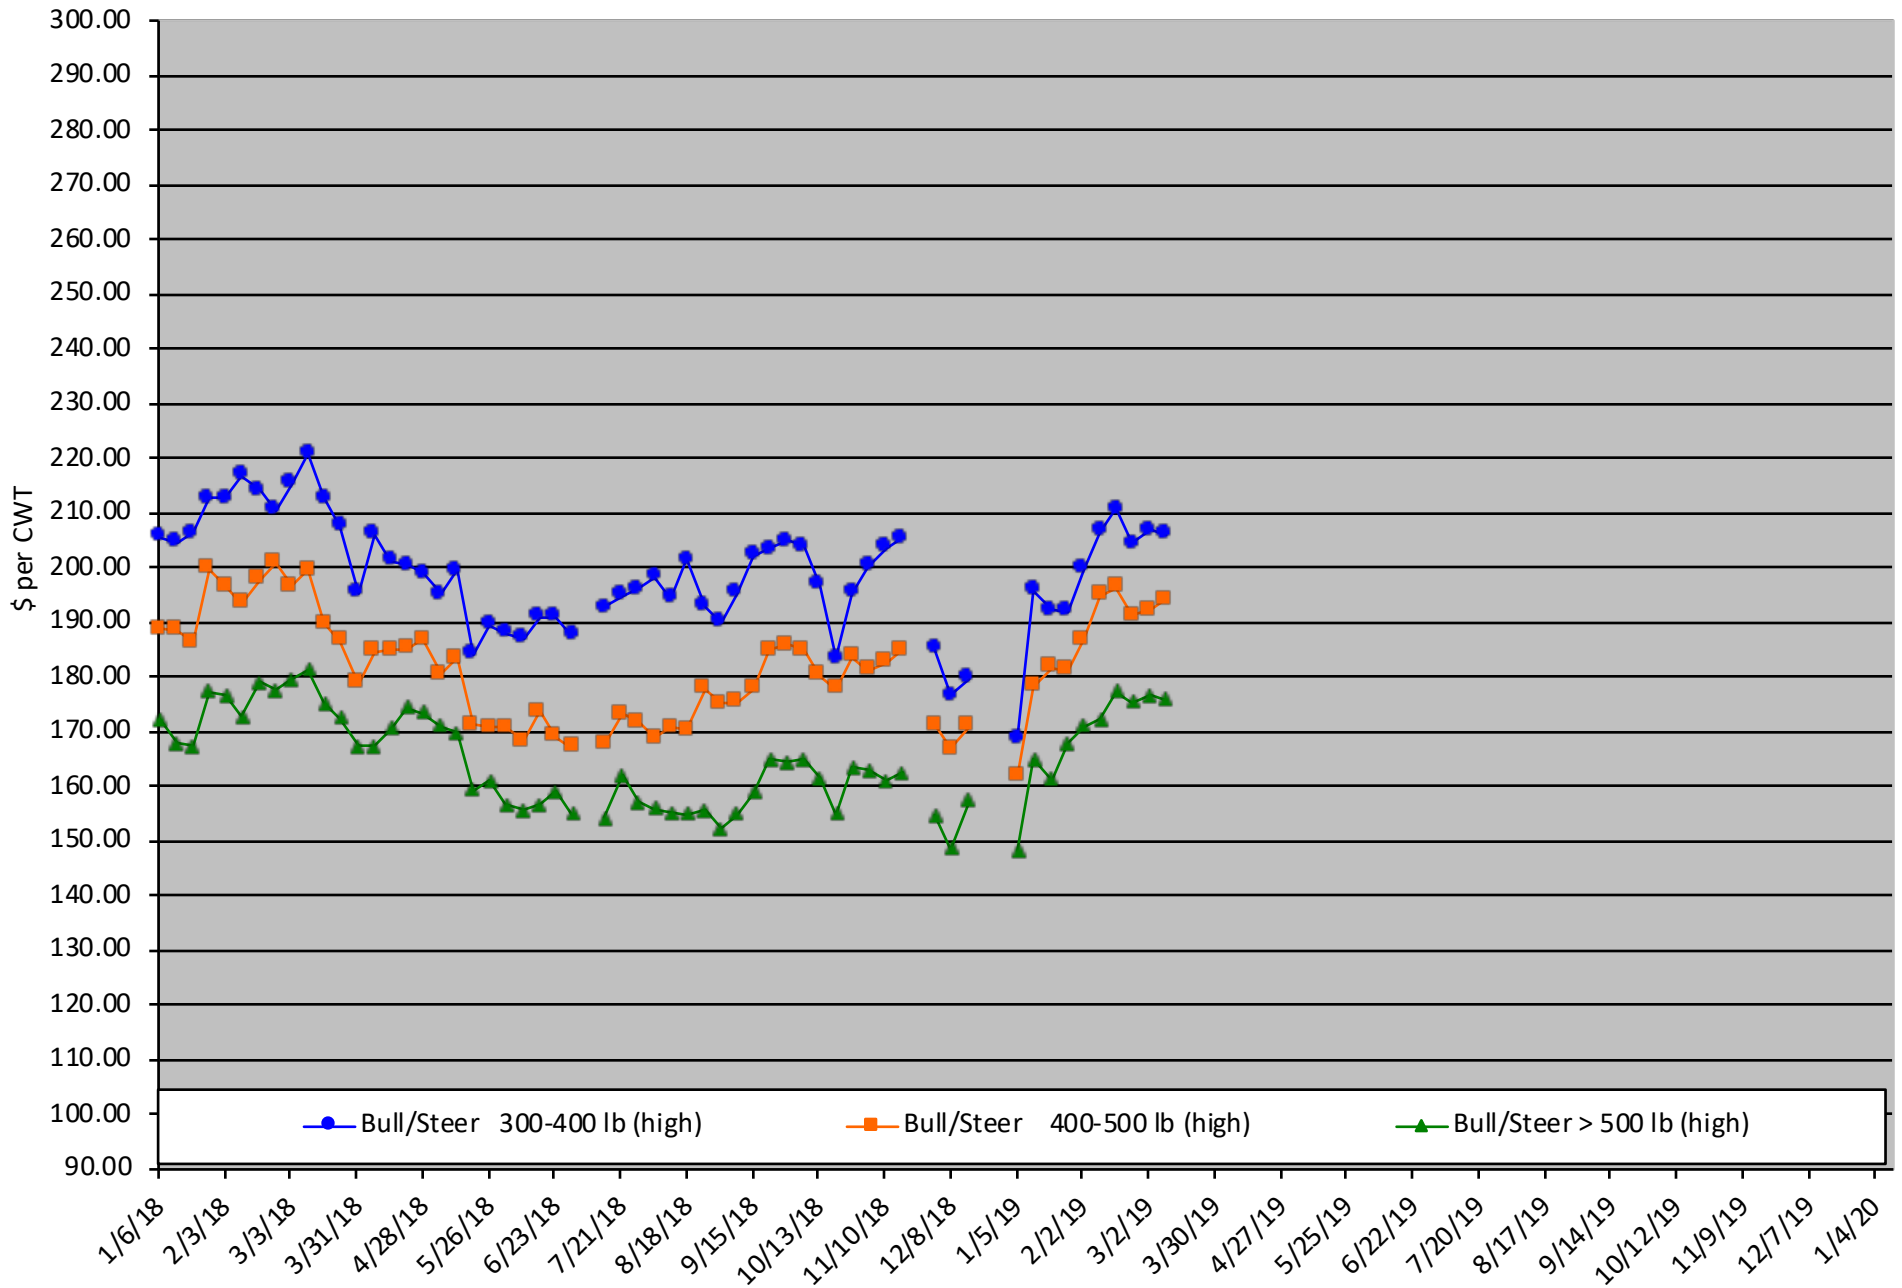

Calf Price Trends

Trend of the Highest Price Reported for Various Weight Calves, Average of 6 East & Central Texas Livestock Auctions

For a weekly email copy of this chart please subscribe at <http://beeffax.tamu.edu> or contact a Texas A&M AgriLife County Extension Agent

Chart created by Dr. Jason Banta, Extension Beef Cattle Specialist

Packer Cow PriceTrends

Trend of High and Low Prices Reported for Packer Cows, Average of 6 East & Central Texas Livestock Auctions

For a weekly email copy of this chart please subscribe at <http://beeffax.tamu.edu> or contact a Texas A&M AgriLife County Extension Agent

Chart created by Dr. Jason Banta, Extension Beef Cattle Specialist