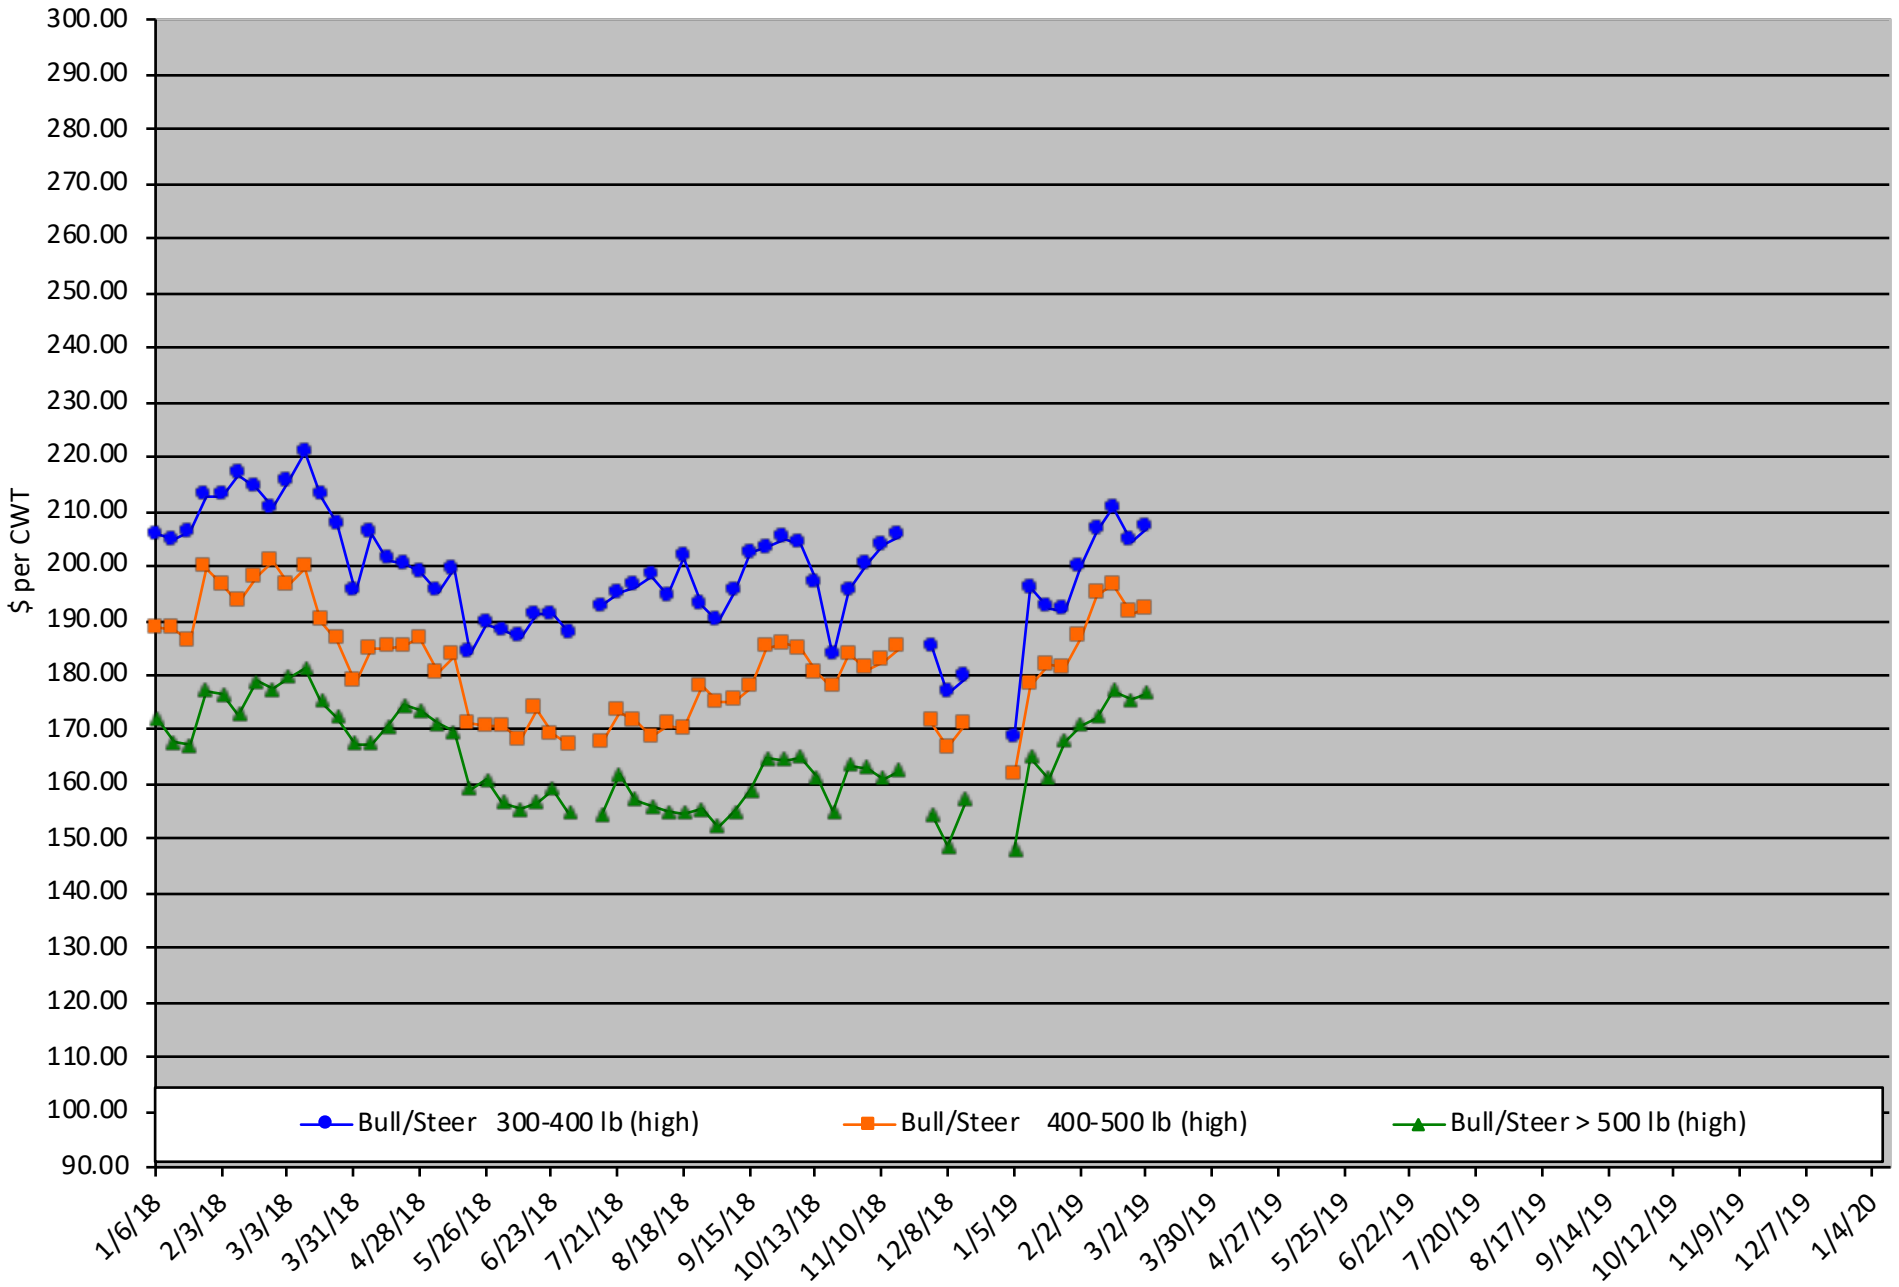

# Calf Price Trends

Trend of the Highest Price Reported for Various Weight Calves, Average of 6 East & Central Texas Livestock Auctions

For a weekly email copy of this chart please subscribe at <http://beeffax.tamu.edu> or contact a Texas A&M AgriLife County Extension Agent

Chart created by Dr. Jason Banta, Extension Beef Cattle Specialist