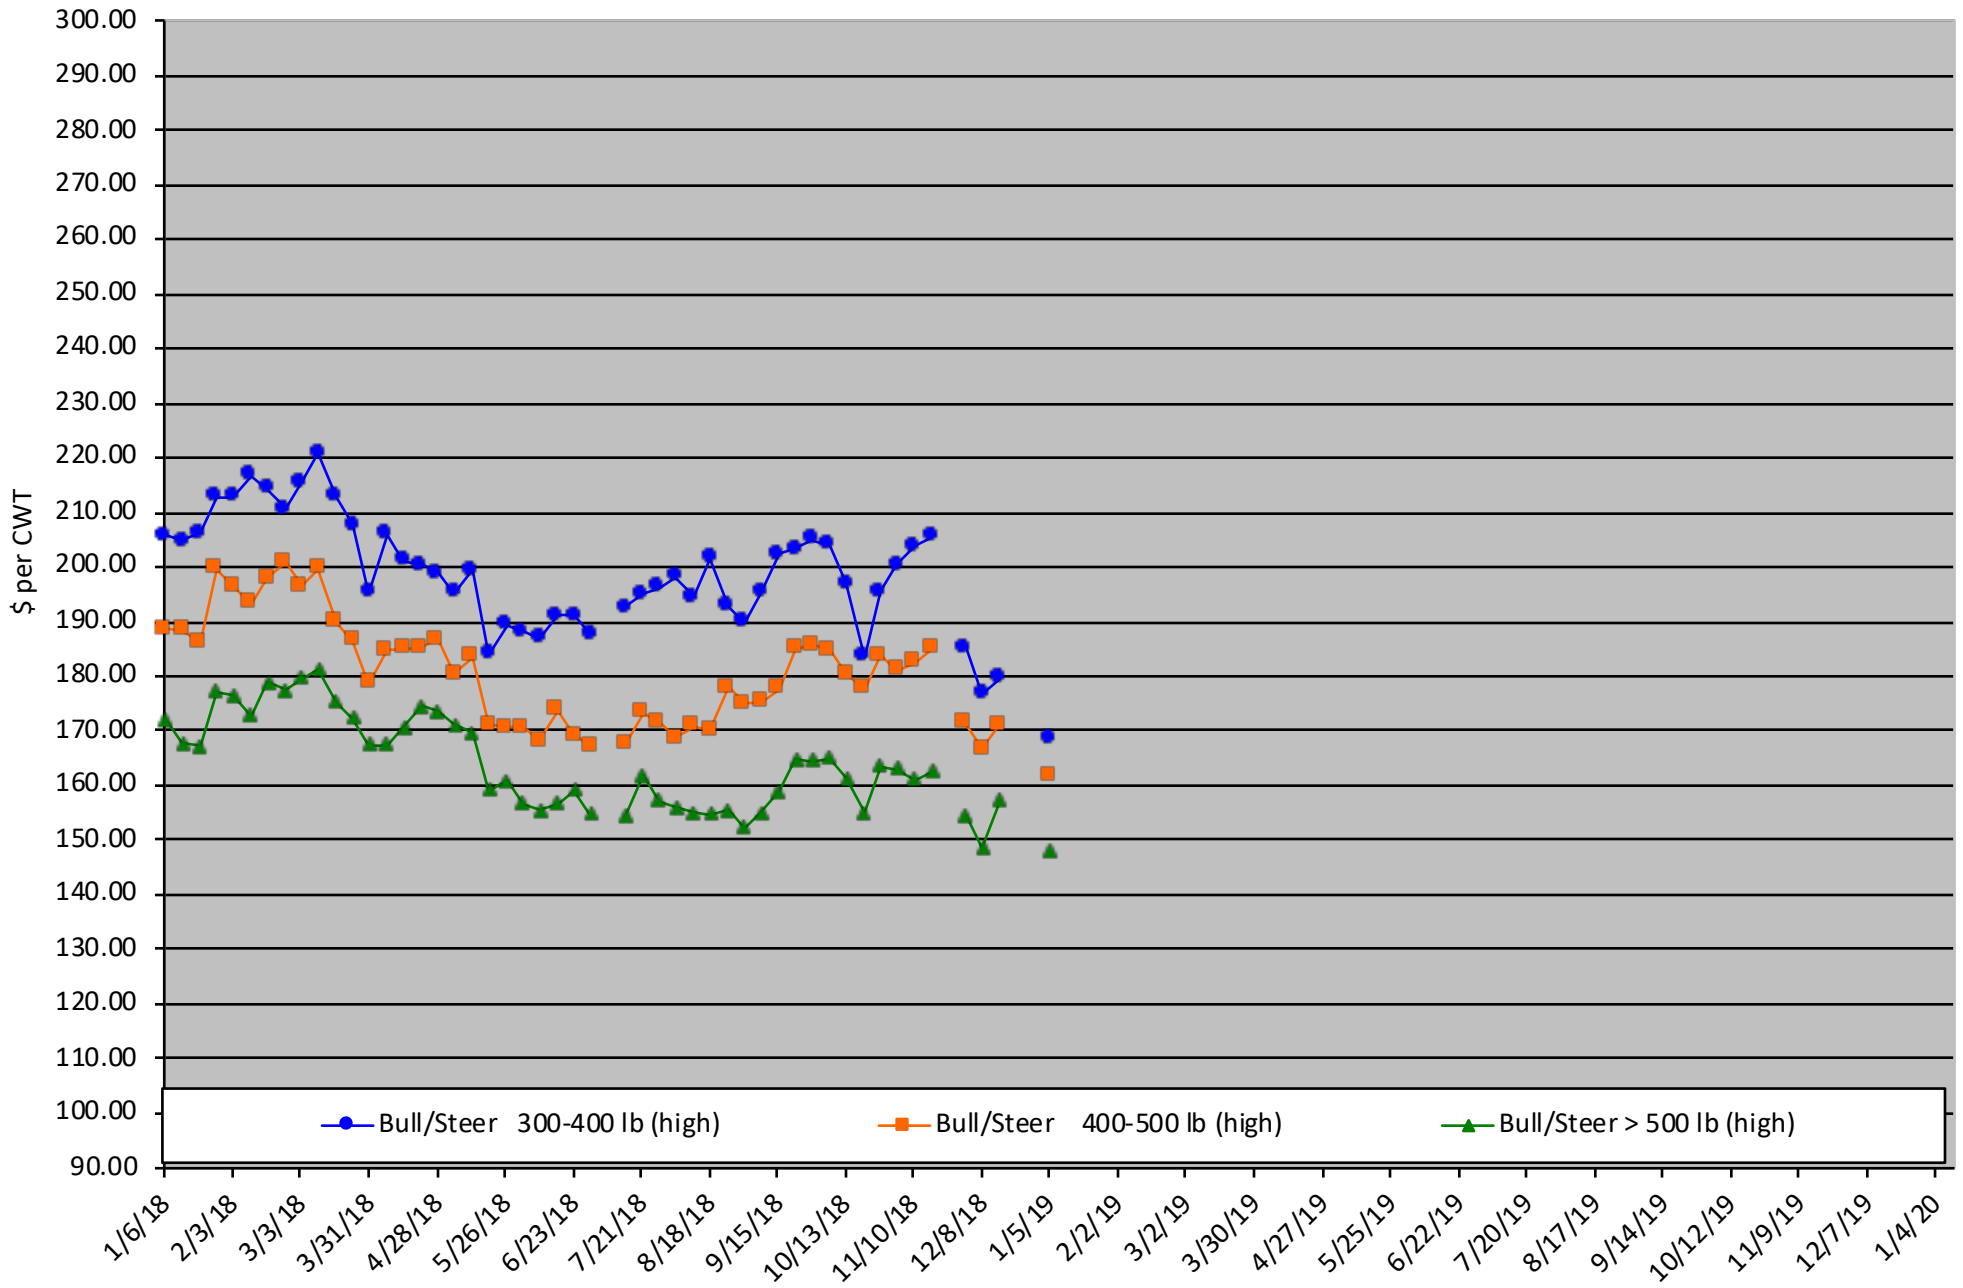

Calf Price Trends

Trend of the Highest Price Reported for Various Weight Calves, Average of 6 East & Central Texas Livestock Auctions

For a weekly email copy of this chart please subscribe at <http://beeffax.tamu.edu> or contact a Texas A&M AgriLife County Extension Agent

Chart created by Dr. Jason Banta, Extension Beef Cattle Specialist

Packer Cow PriceTrends

Trend of High and Low Prices Reported for Packer Cows, Average of 6 East & Central Texas Livestock Auctions

For a weekly email copy of this chart please subscribe at <http://beeffax.tamu.edu> or contact a Texas A&M AgriLife County Extension Agent
Chart created by Dr. Jason Banta, Extension Beef Cattle Specialist