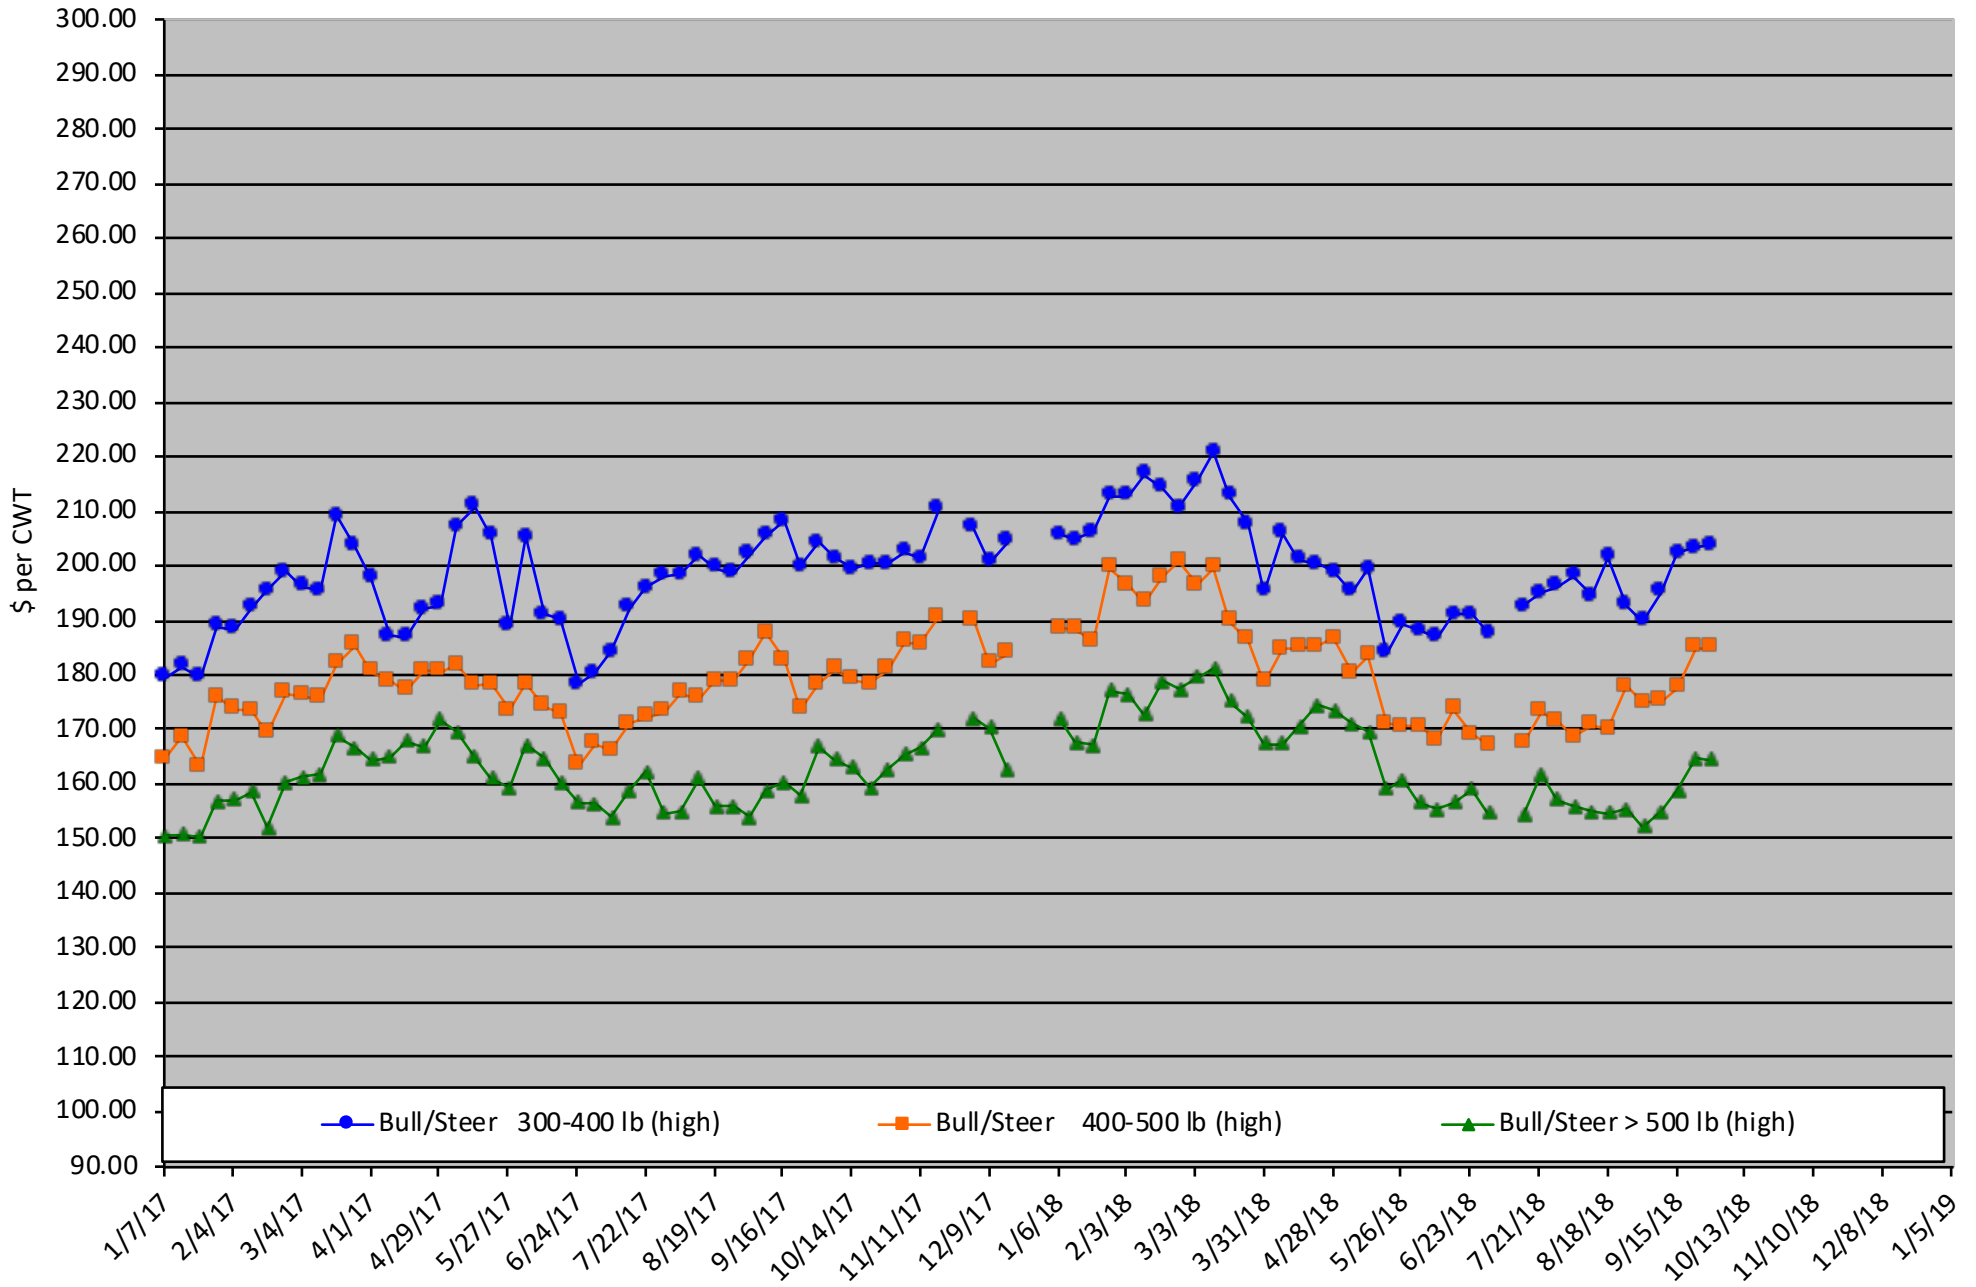

Calf Price Trends

Trend of the Highest Price Reported for Various Weight Calves, Average of 6 East & Central Texas Livestock Auctions

For a weekly email copy of this chart please subscribe at <http://beeffax.tamu.edu> or contact a Texas A&M AgriLife County Extension Agent

Chart created by Dr. Jason Banta, Extension Beef Cattle Specialist

Packer Cow PriceTrends

Trend of High and Low Prices Reported for Packer Cows, Average of 6 East & Central Texas Livestock Auctions

For a weekly email copy of this chart please subscribe at <http://beeffax.tamu.edu> or contact a Texas A&M AgriLife County Extension Agent

Chart created by Dr. Jason Banta, Extension Beef Cattle Specialist