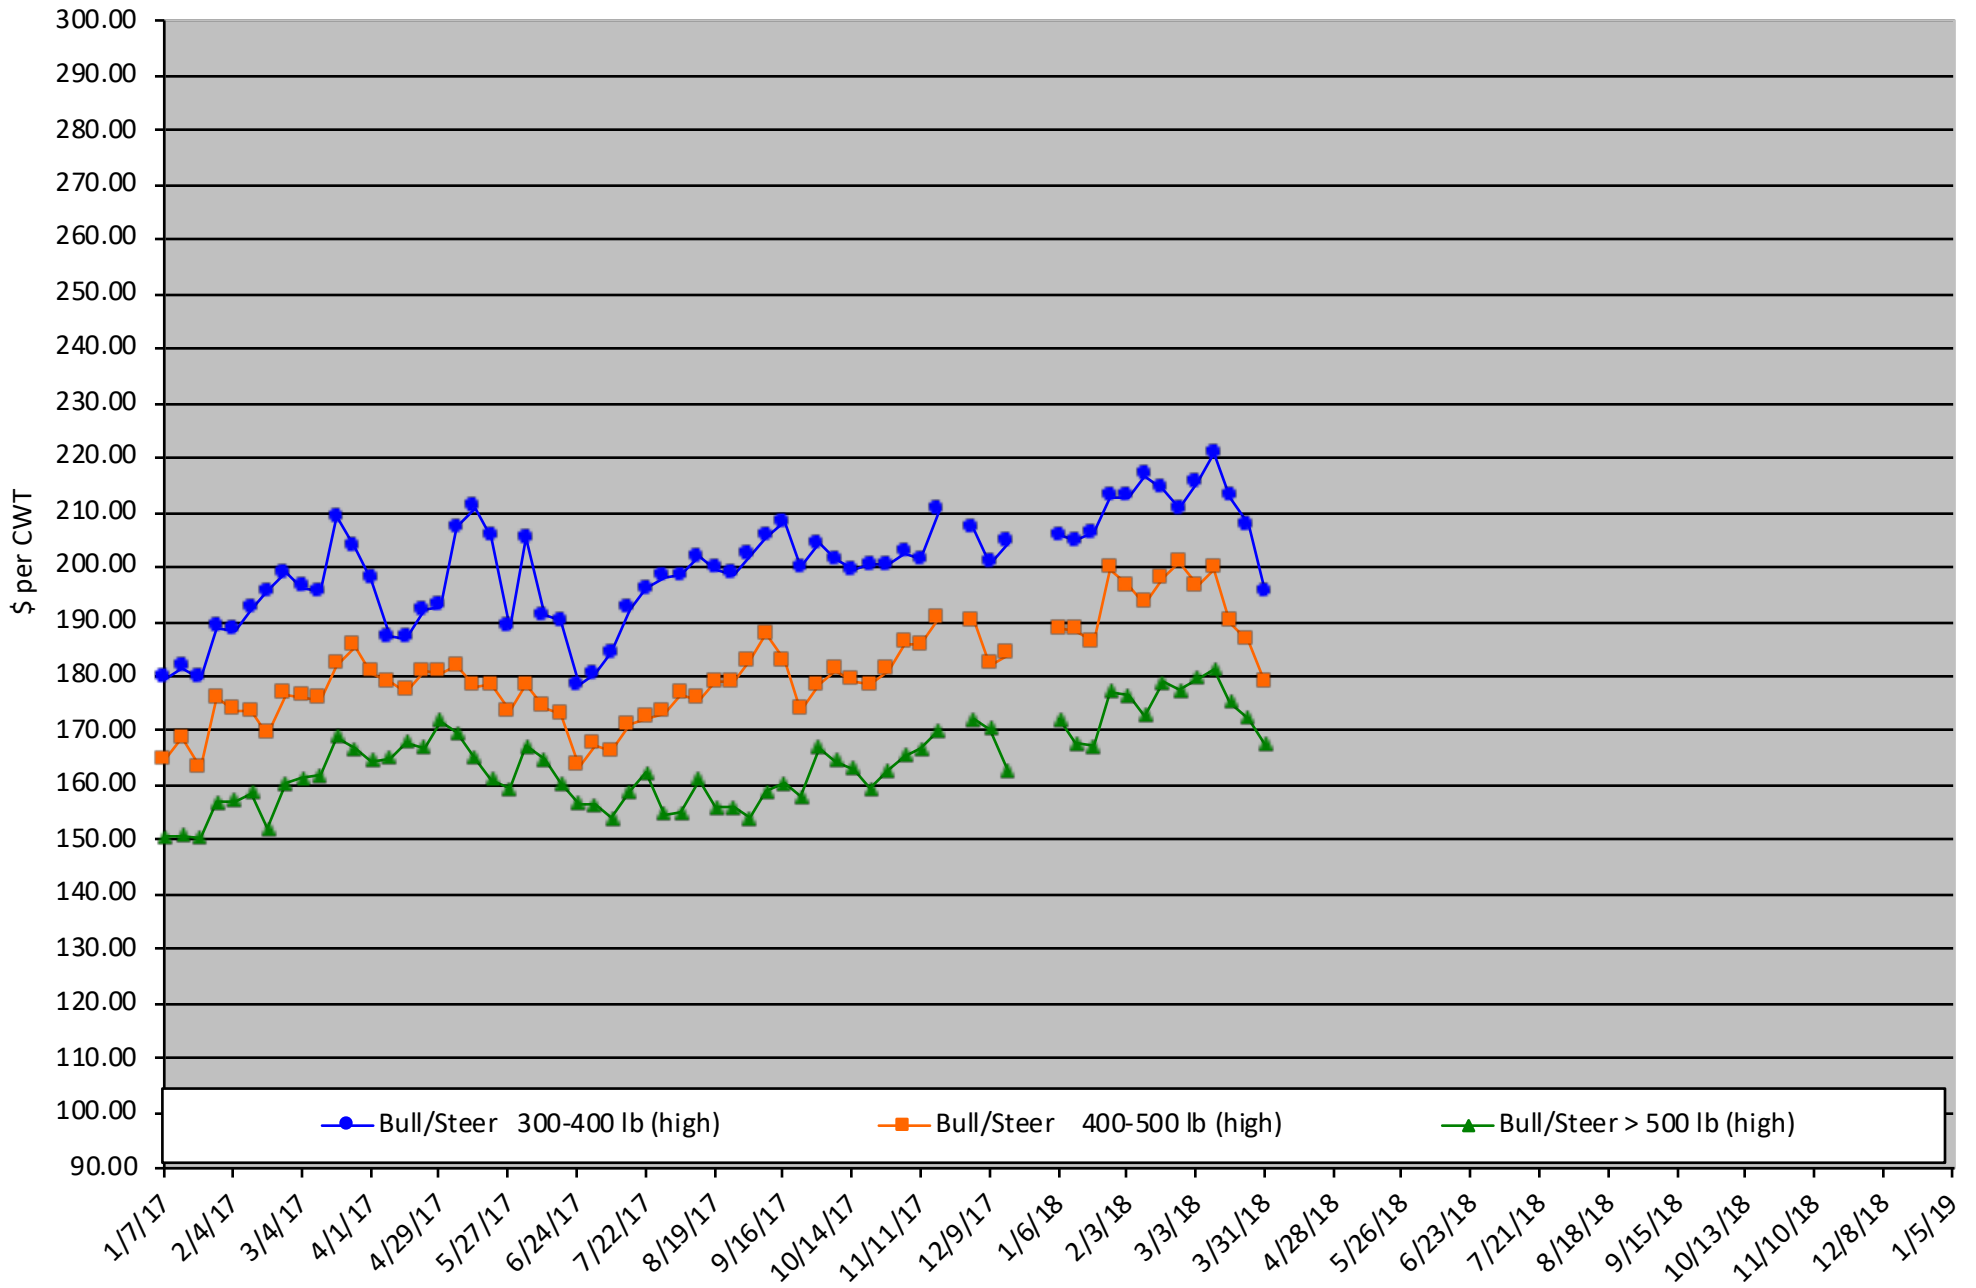

Calf Price Trends

Trend of the Highest Price Reported for Various Weight Calves, Average of 6 East & Central Texas Livestock Auctions

For a weekly email copy of this chart please subscribe at <http://beeffax.tamu.edu> or contact a Texas A&M AgriLife County Extension Agent

Chart created by Dr. Jason Banta, Extension Beef Cattle Specialist

Packer Cow PriceTrends

Trend of High and Low Prices Reported for Packer Cows, Average of 6 East & Central Texas Livestock Auctions

For a weekly email copy of this chart please subscribe at <http://beeffax.tamu.edu> or contact a Texas A&M AgriLife County Extension Agent
 Chart created by Dr. Jason Banta, Extension Beef Cattle Specialist