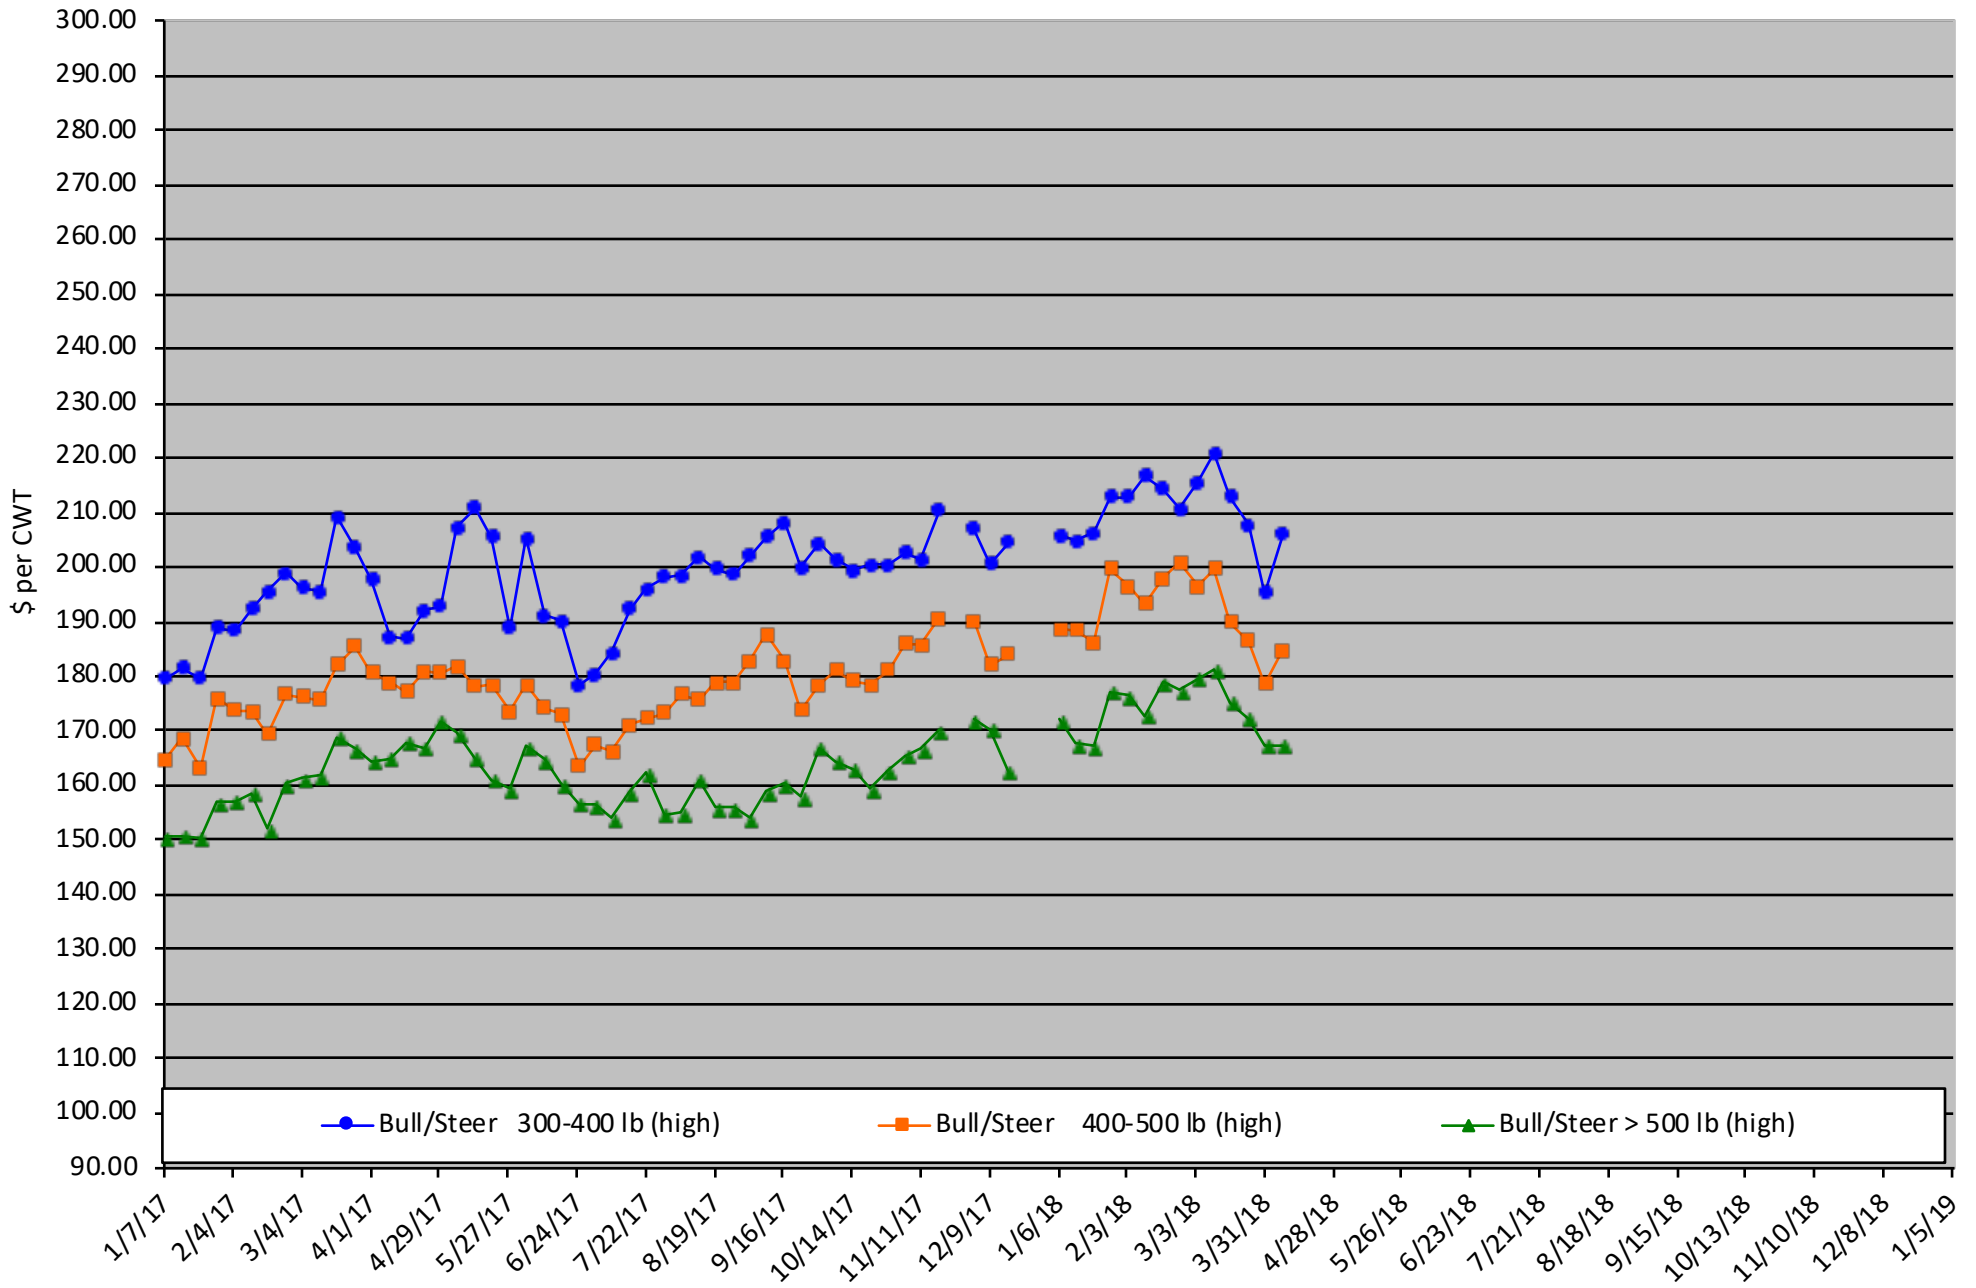

# Calf Price Trends

Trend of the Highest Price Reported for Various Weight Calves, Average of 6 East & Central Texas Livestock Auctions

For a weekly email copy of this chart please subscribe at <http://beeffax.tamu.edu> or contact a Texas A&M AgriLife County Extension Agent

Chart created by Dr. Jason Banta, Extension Beef Cattle Specialist