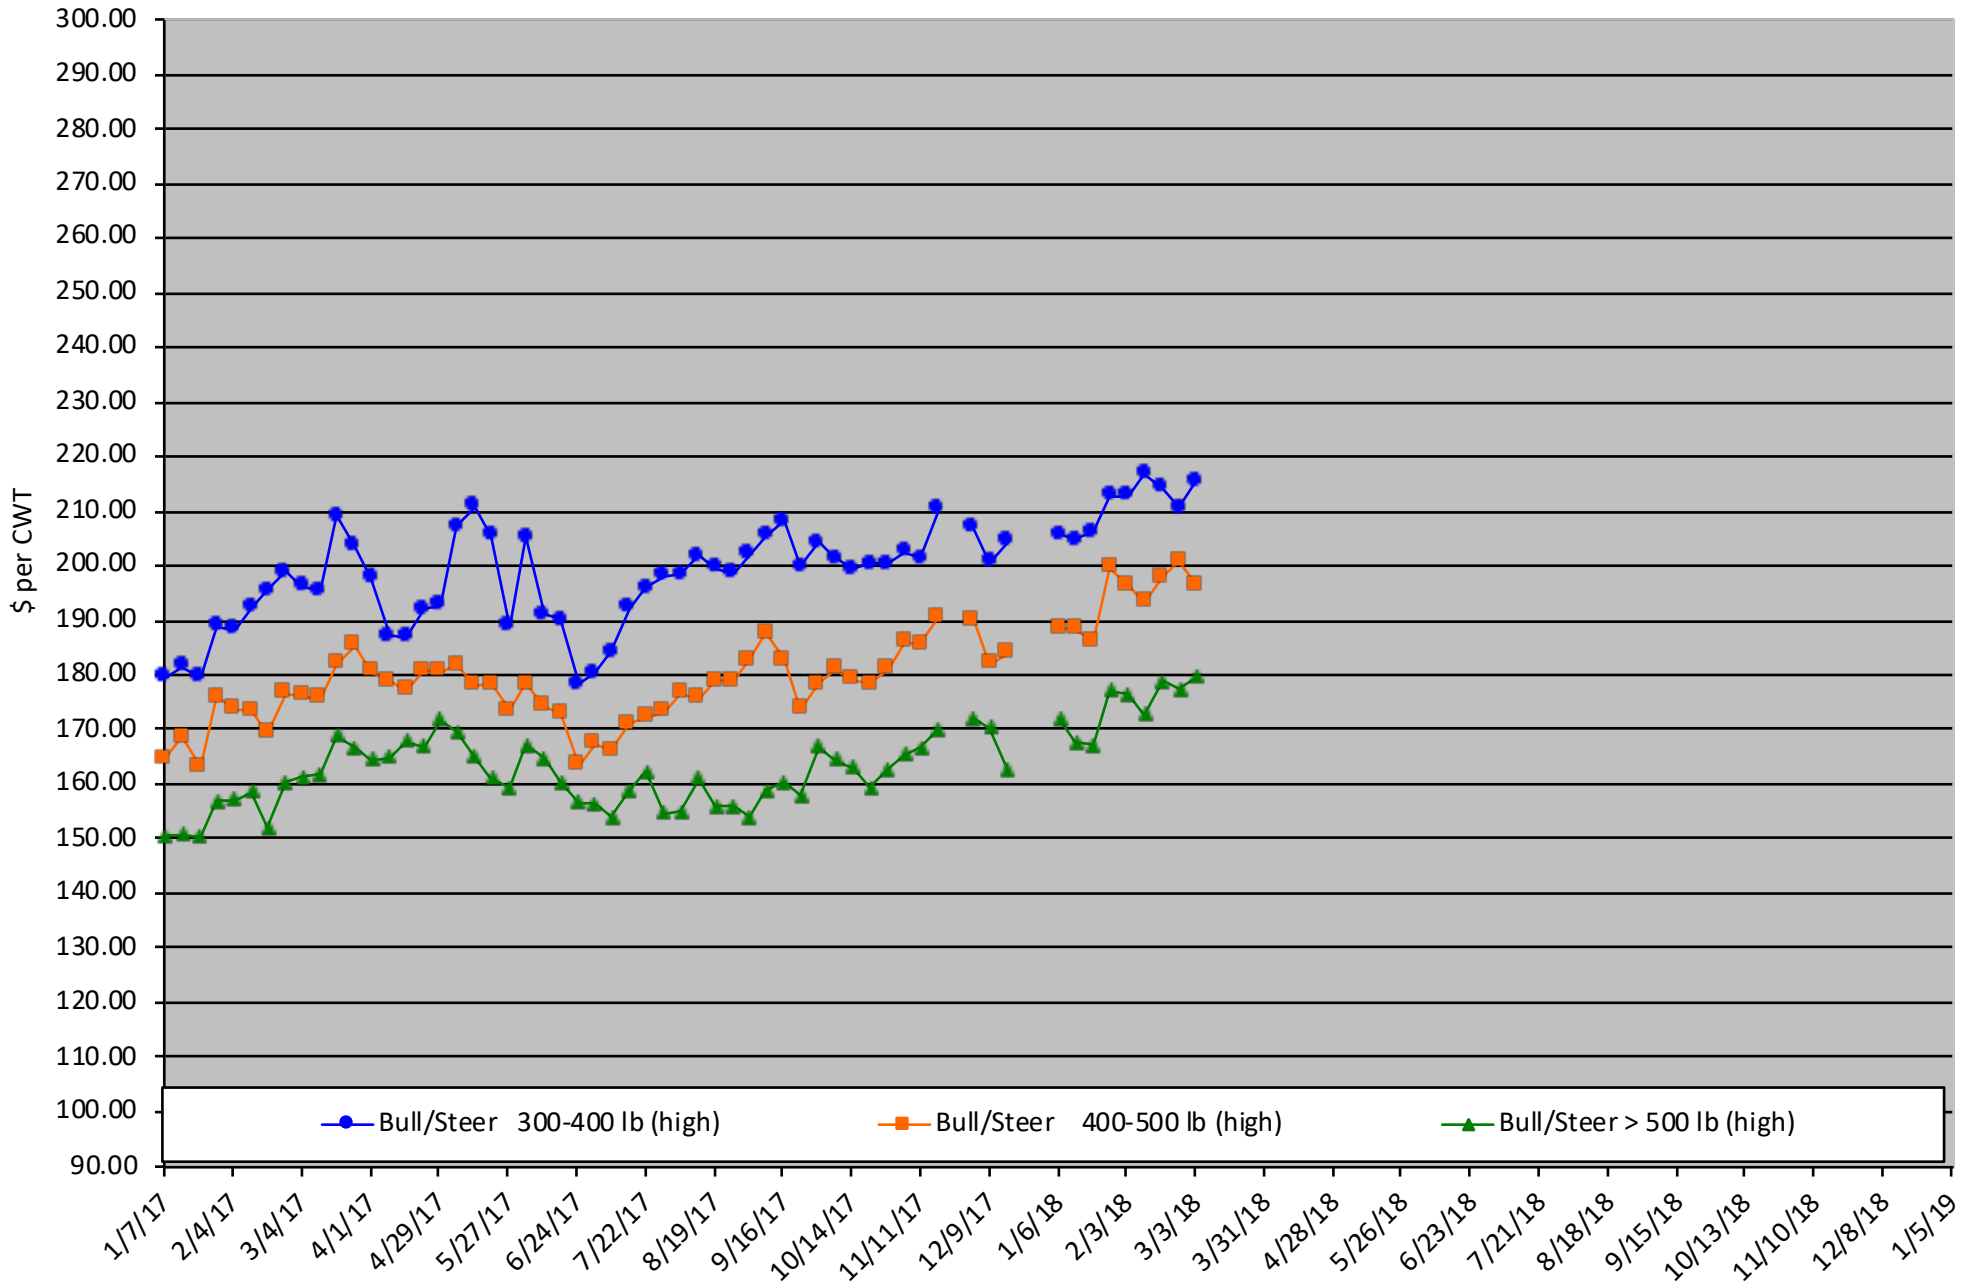

Calf Price Trends

Trend of the Highest Price Reported for Various Weight Calves, Average of 6 East & Central Texas Livestock Auctions

For a weekly email copy of this chart please subscribe at <http://beeffax.tamu.edu> or contact a Texas A&M AgriLife County Extension Agent

Chart created by Dr. Jason Banta, Extension Beef Cattle Specialist

Packer Cow PriceTrends

Trend of High and Low Prices Reported for Packer Cows, Average of 6 East & Central Texas Livestock Auctions

For a weekly email copy of this chart please subscribe at <http://beeffax.tamu.edu> or contact a Texas A&M AgriLife County Extension Agent

Chart created by Dr. Jason Banta, Extension Beef Cattle Specialist