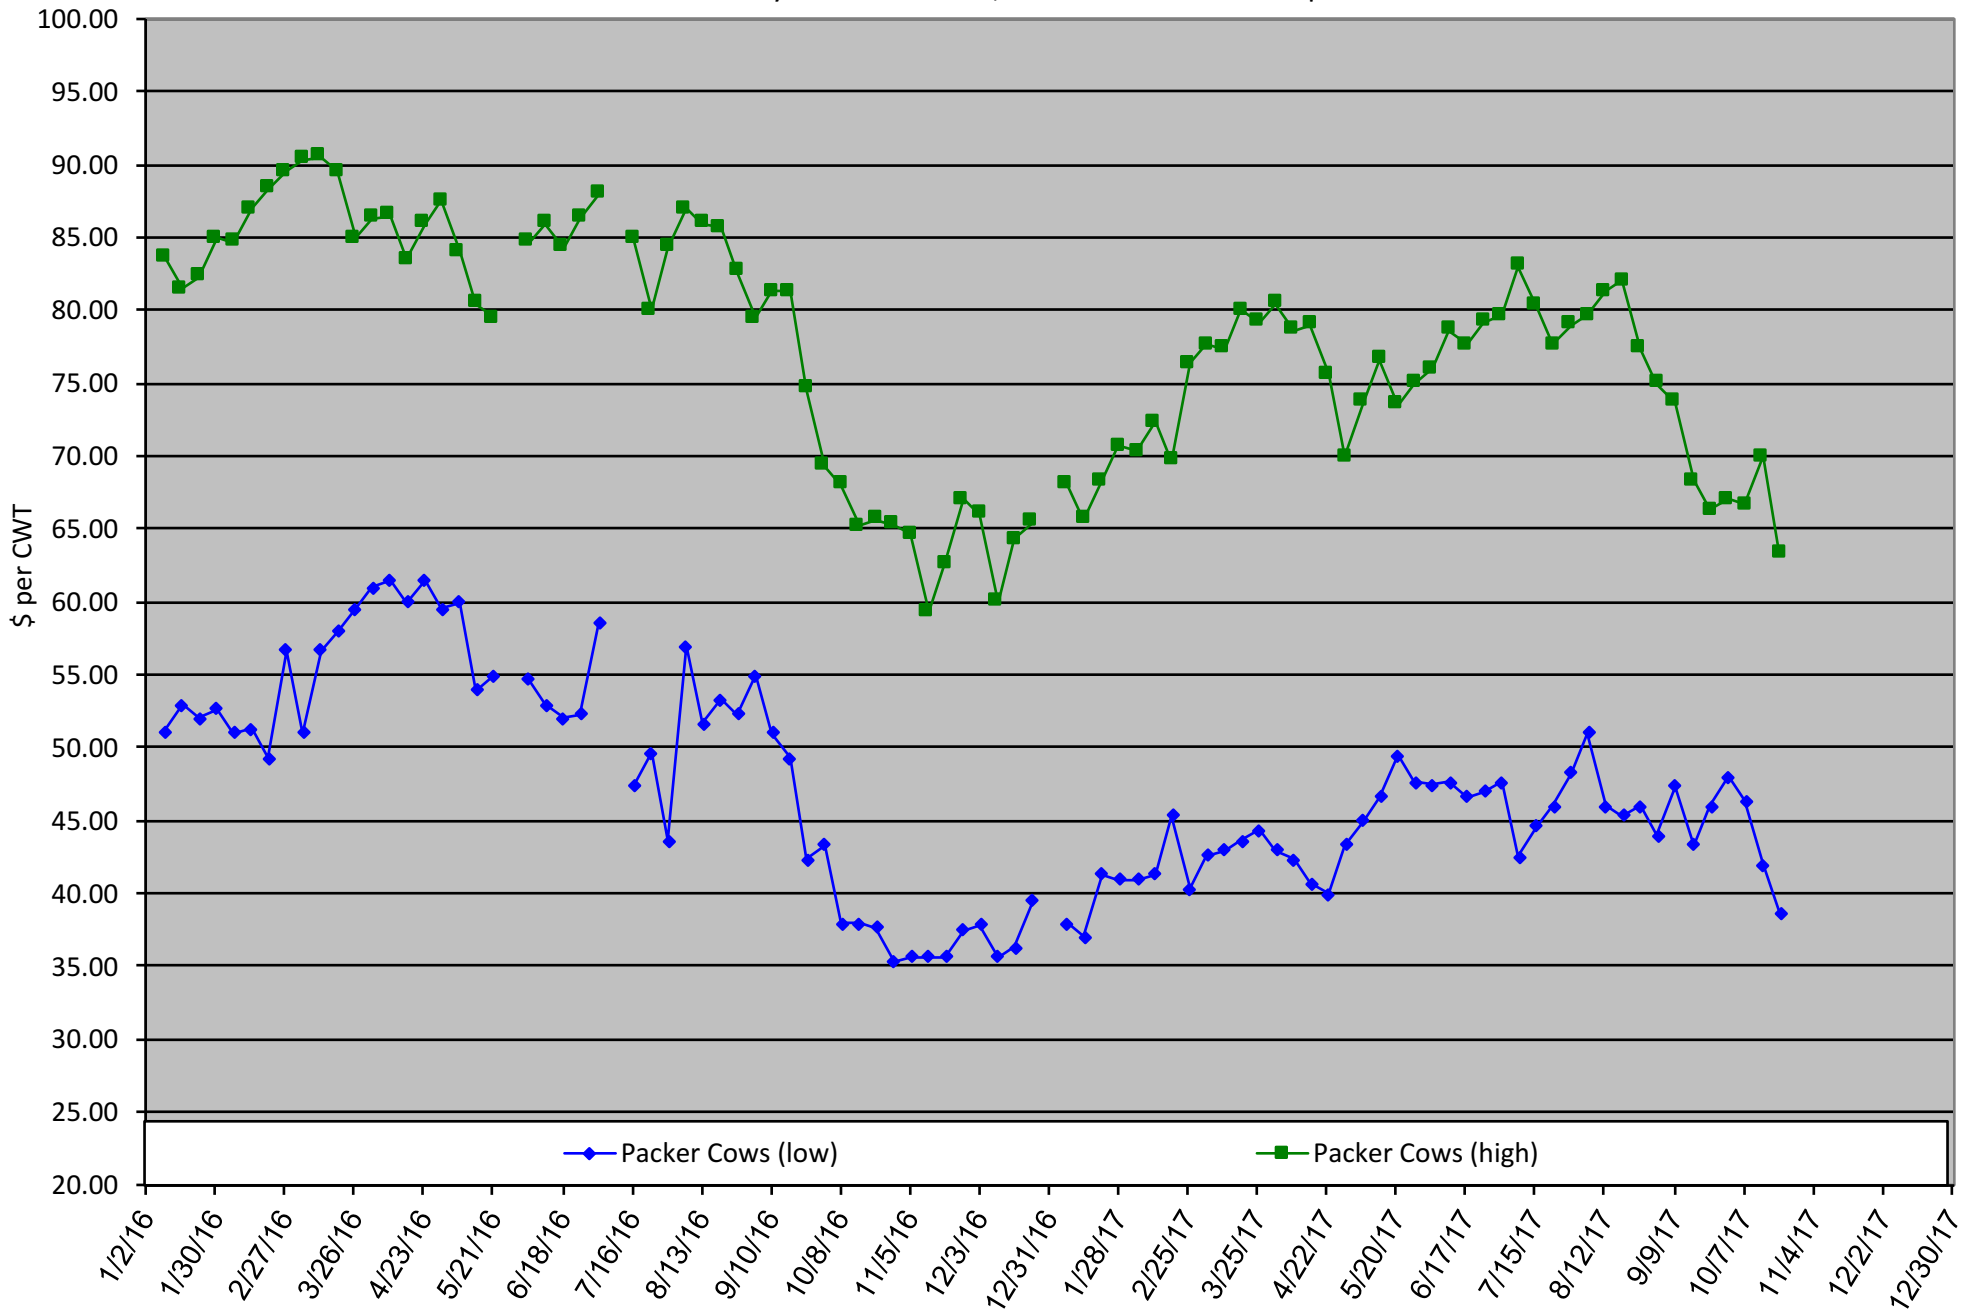

Calf Price Trends

Trend of Highest Prices Reported for Various Weight Calves, Average of 3 East Texas Livestock Auctions

For a weekly email copy of this chart please subscribe at <http://beeffax.tamu.edu> or contact a Texas A&M AgriLife County Extension Agent
Chart created by Dr. Jason Banta, Extension Beef Cattle Specialist

Packer Cow Price Trends

Trend of High and Low Prices Reported for Packer Cows, Average of 3 East Texas Livestock Auctions

For a weekly email copy of this chart please subscribe at <http://beeffax.tamu.edu> or contact a Texas A&M AgriLife County Extension Agent

Chart created by Dr. Jason Banta, Extension Beef Cattle Specialist

Calf Price Trends

Trend of **Highest** Prices Reported for Various Weight Calves, Average of 3 Central Texas Livestock Auctions

For a weekly email copy of this chart please subscribe at <http://beefax.tamu.edu> or contact a Texas A&M AgriLife County Extension Agent