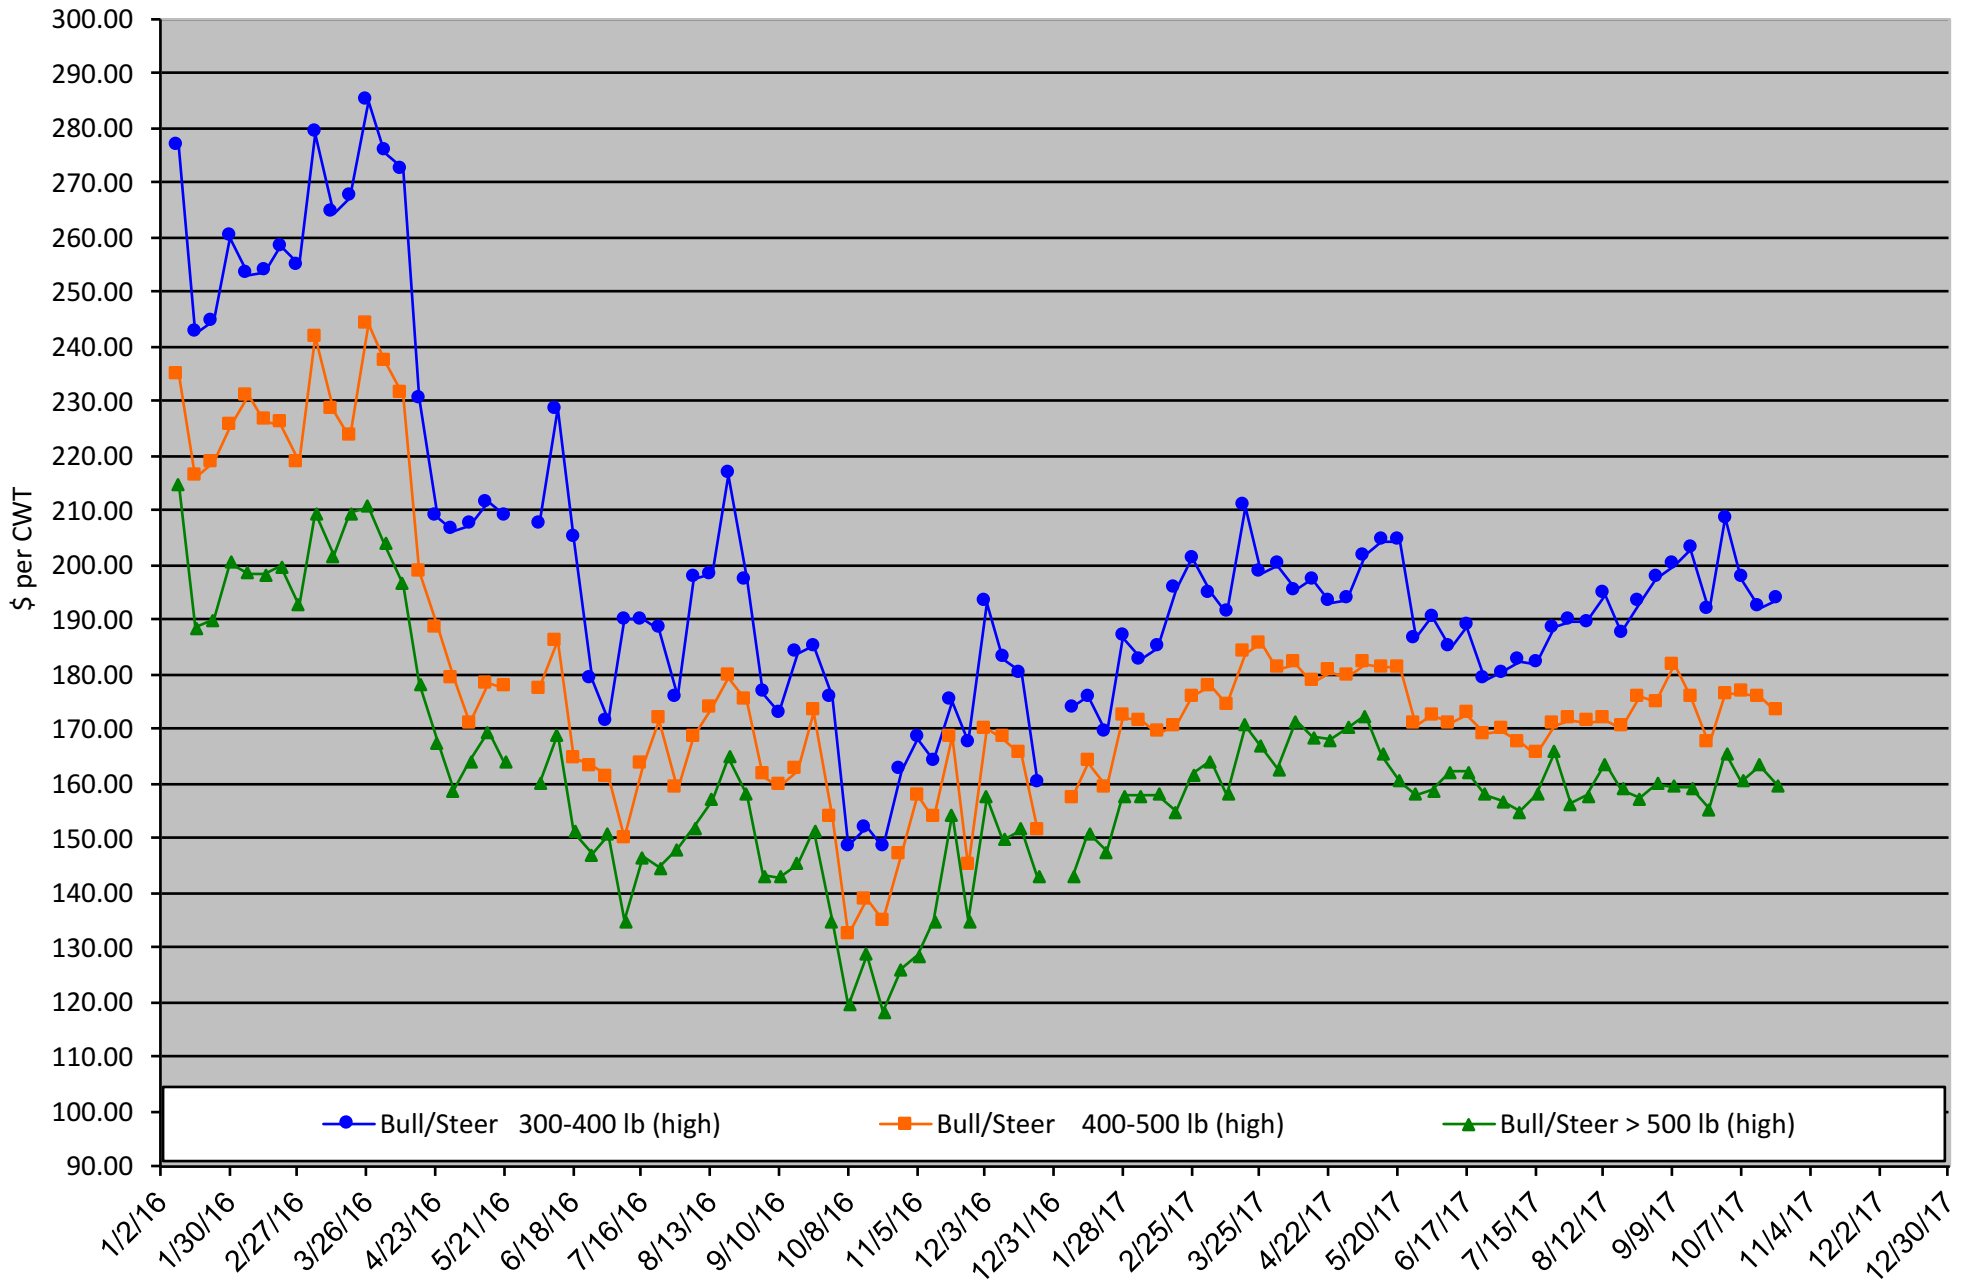

Calf Price Trends

Trend of Highest Prices Reported for Various Weight Calves, Average of 3 East Texas Livestock Auctions

For a weekly email copy of this chart please subscribe at <http://beeffax.tamu.edu> or contact a Texas A&M AgriLife County Extension Agent
Chart created by Dr. Jason Banta, Extension Beef Cattle Specialist

Packer Cow Price Trends

Trend of High and Low Prices Reported for Packer Cows, Average of 3 East Texas Livestock Auctions

For a weekly email copy of this chart please subscribe at <http://beeffax.tamu.edu> or contact a Texas A&M AgriLife County Extension Agent