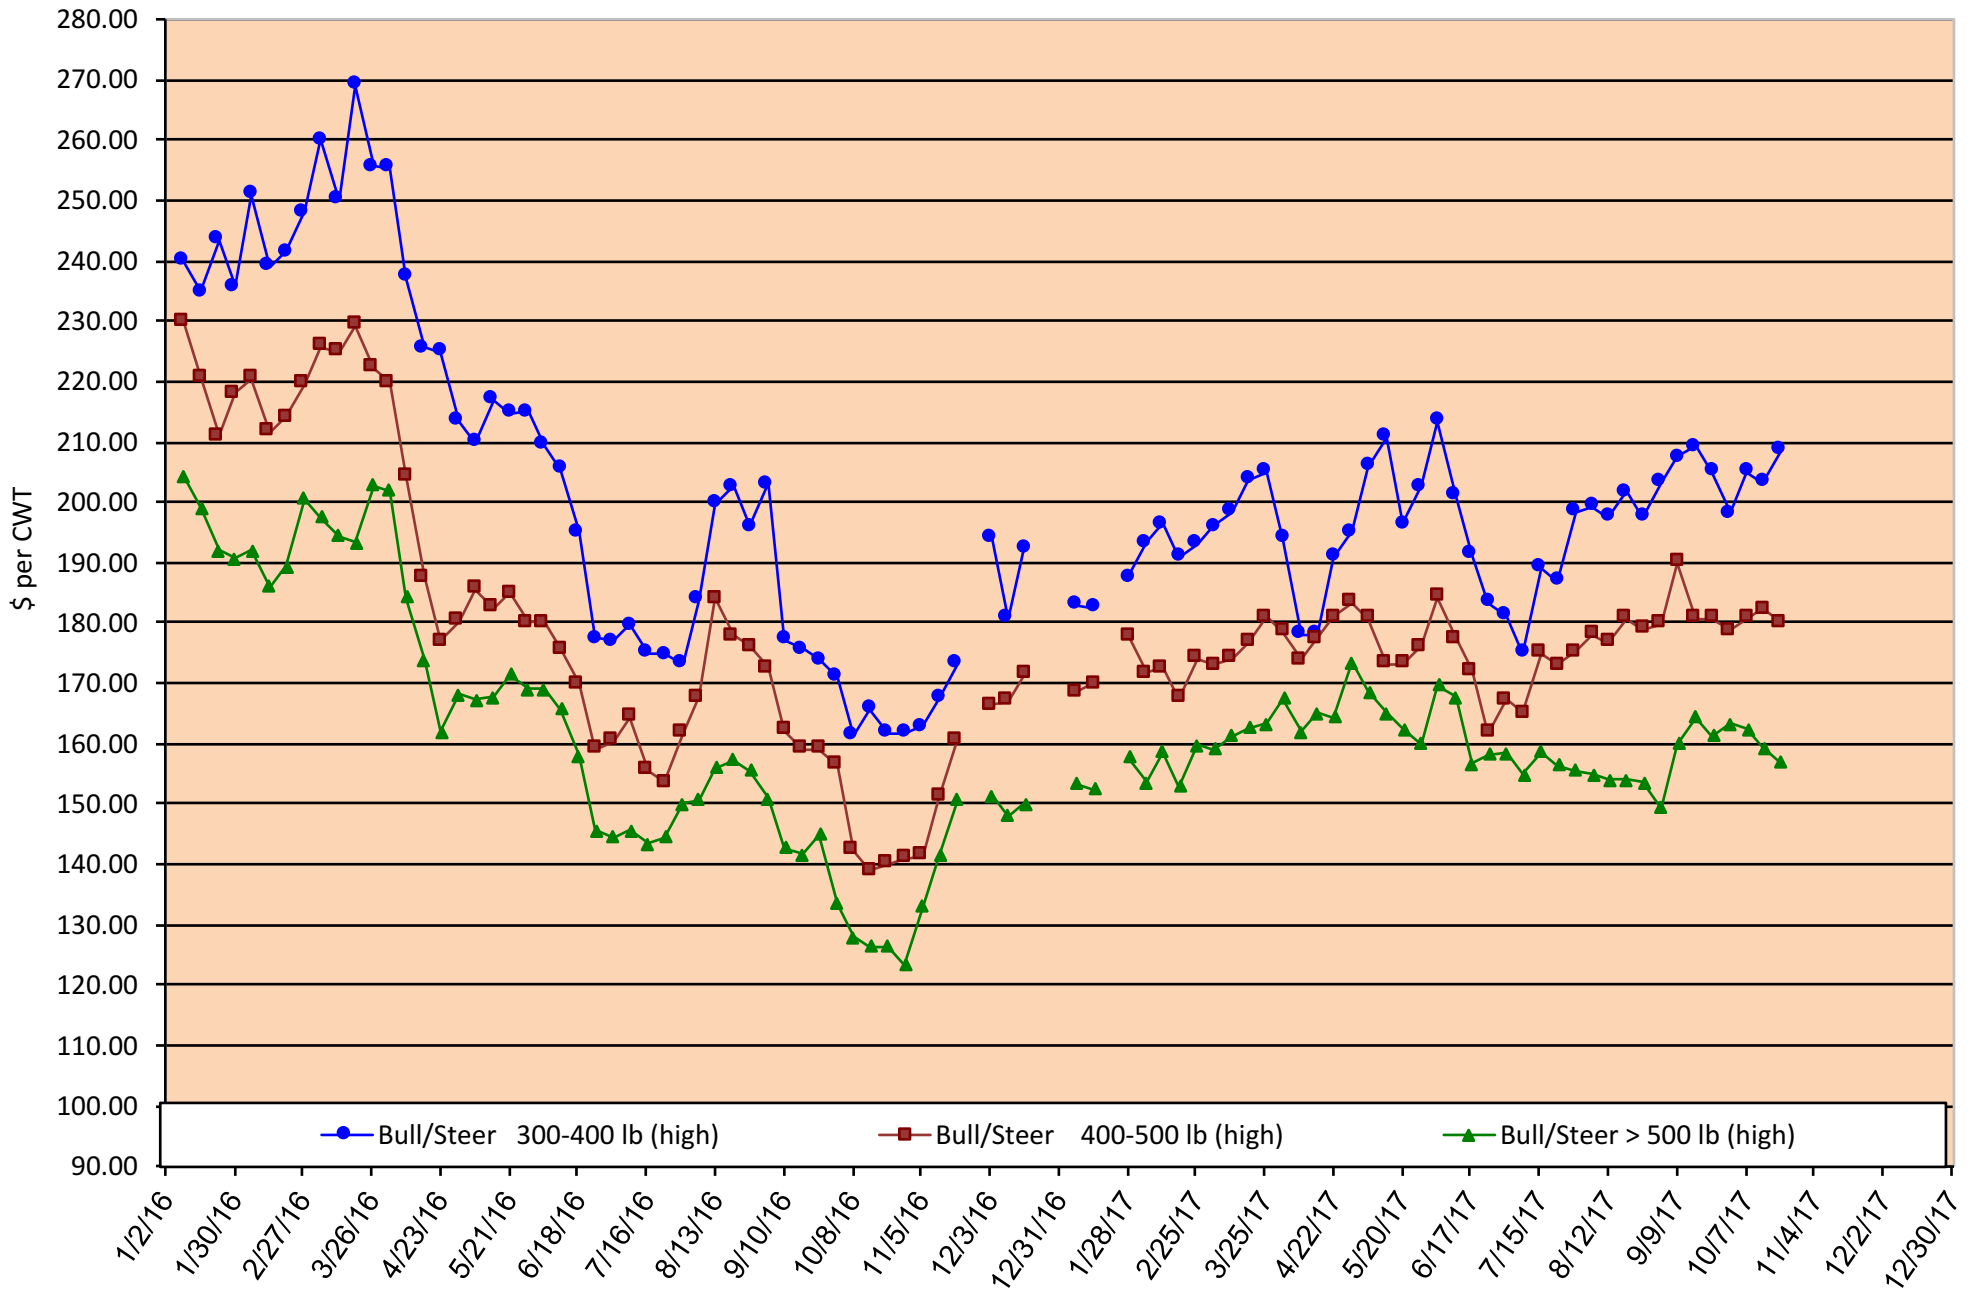

Calf Price Trends

Trend of **Highest** Prices Reported for Various Weight Calves, Average of 3 Central Texas Livestock Auctions

For a weekly email copy of this chart please subscribe at <http://beefax.tamu.edu> or contact a Texas A&M AgriLife County Extension Agent

Chart created by Dr. Jason Banta, Extension Beef Cattle Specialist