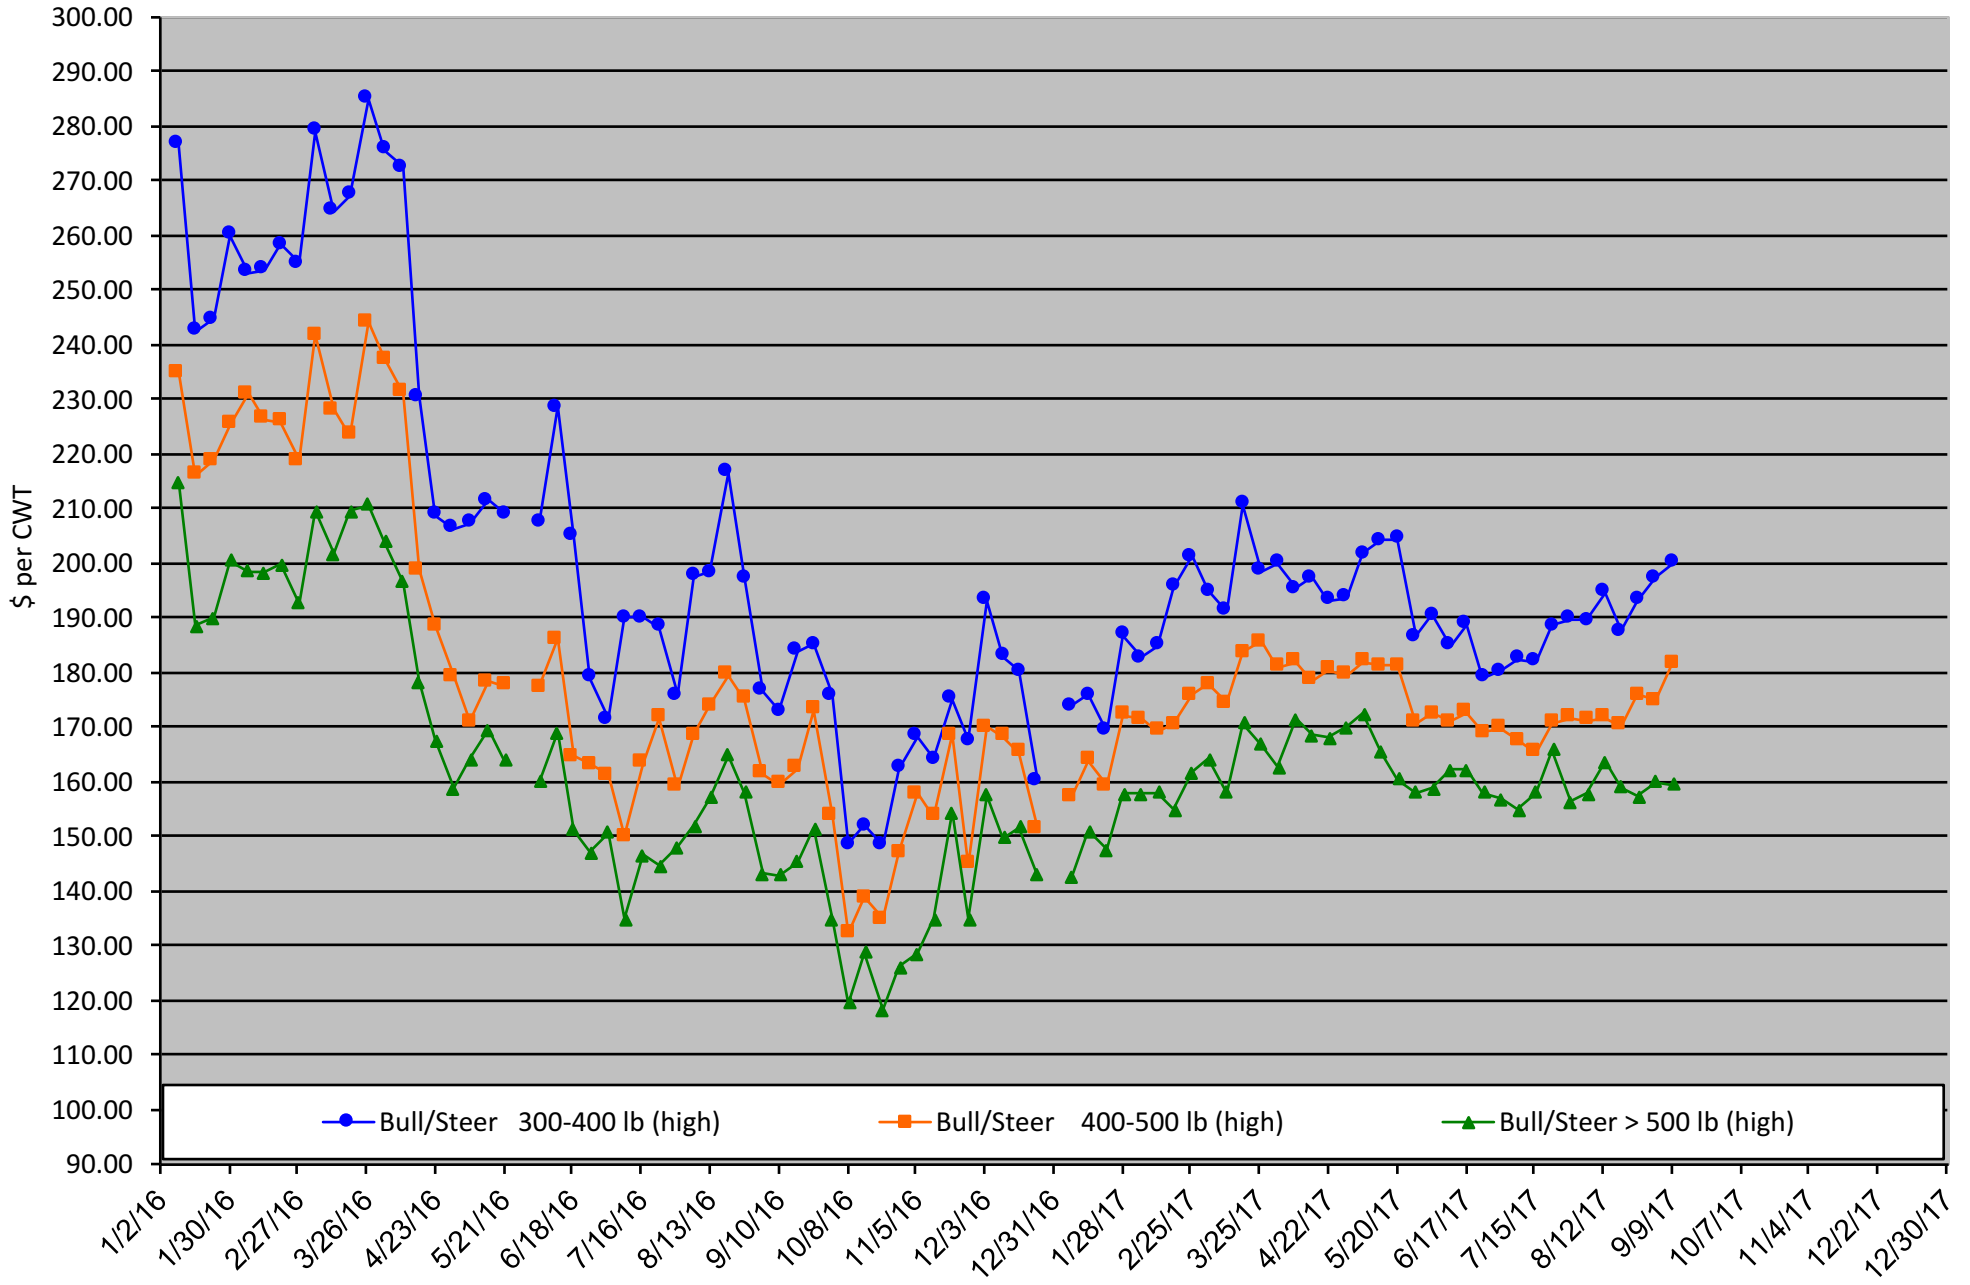

Calf Price Trends

Trend of Highest Prices Reported for Various Weight Calves, Average of 3 East Texas Livestock Auctions

For a weekly email copy of this chart please subscribe at <http://beeffax.tamu.edu> or contact a Texas A&M AgriLife County Extension Agent
Chart created by Dr. Jason Banta, Extension Beef Cattle Specialist

Packer Cow Price Trends

Trend of High and Low Prices Reported for Packer Cows, Average of 3 East Texas Livestock Auctions

For a weekly email copy of this chart please subscribe at <http://beeffax.tamu.edu> or contact a Texas A&M AgriLife County Extension Agent

Chart created by Dr. Jason Banta, Extension Beef Cattle Specialist

Calf Price Trends

Trend of **Highest** Prices Reported for Various Weight Calves, Average of 3 Central Texas Livestock Auctions

For a weekly email copy of this chart please subscribe at <http://beefax.tamu.edu> or contact a Texas A&M AgriLife County Extension Agent