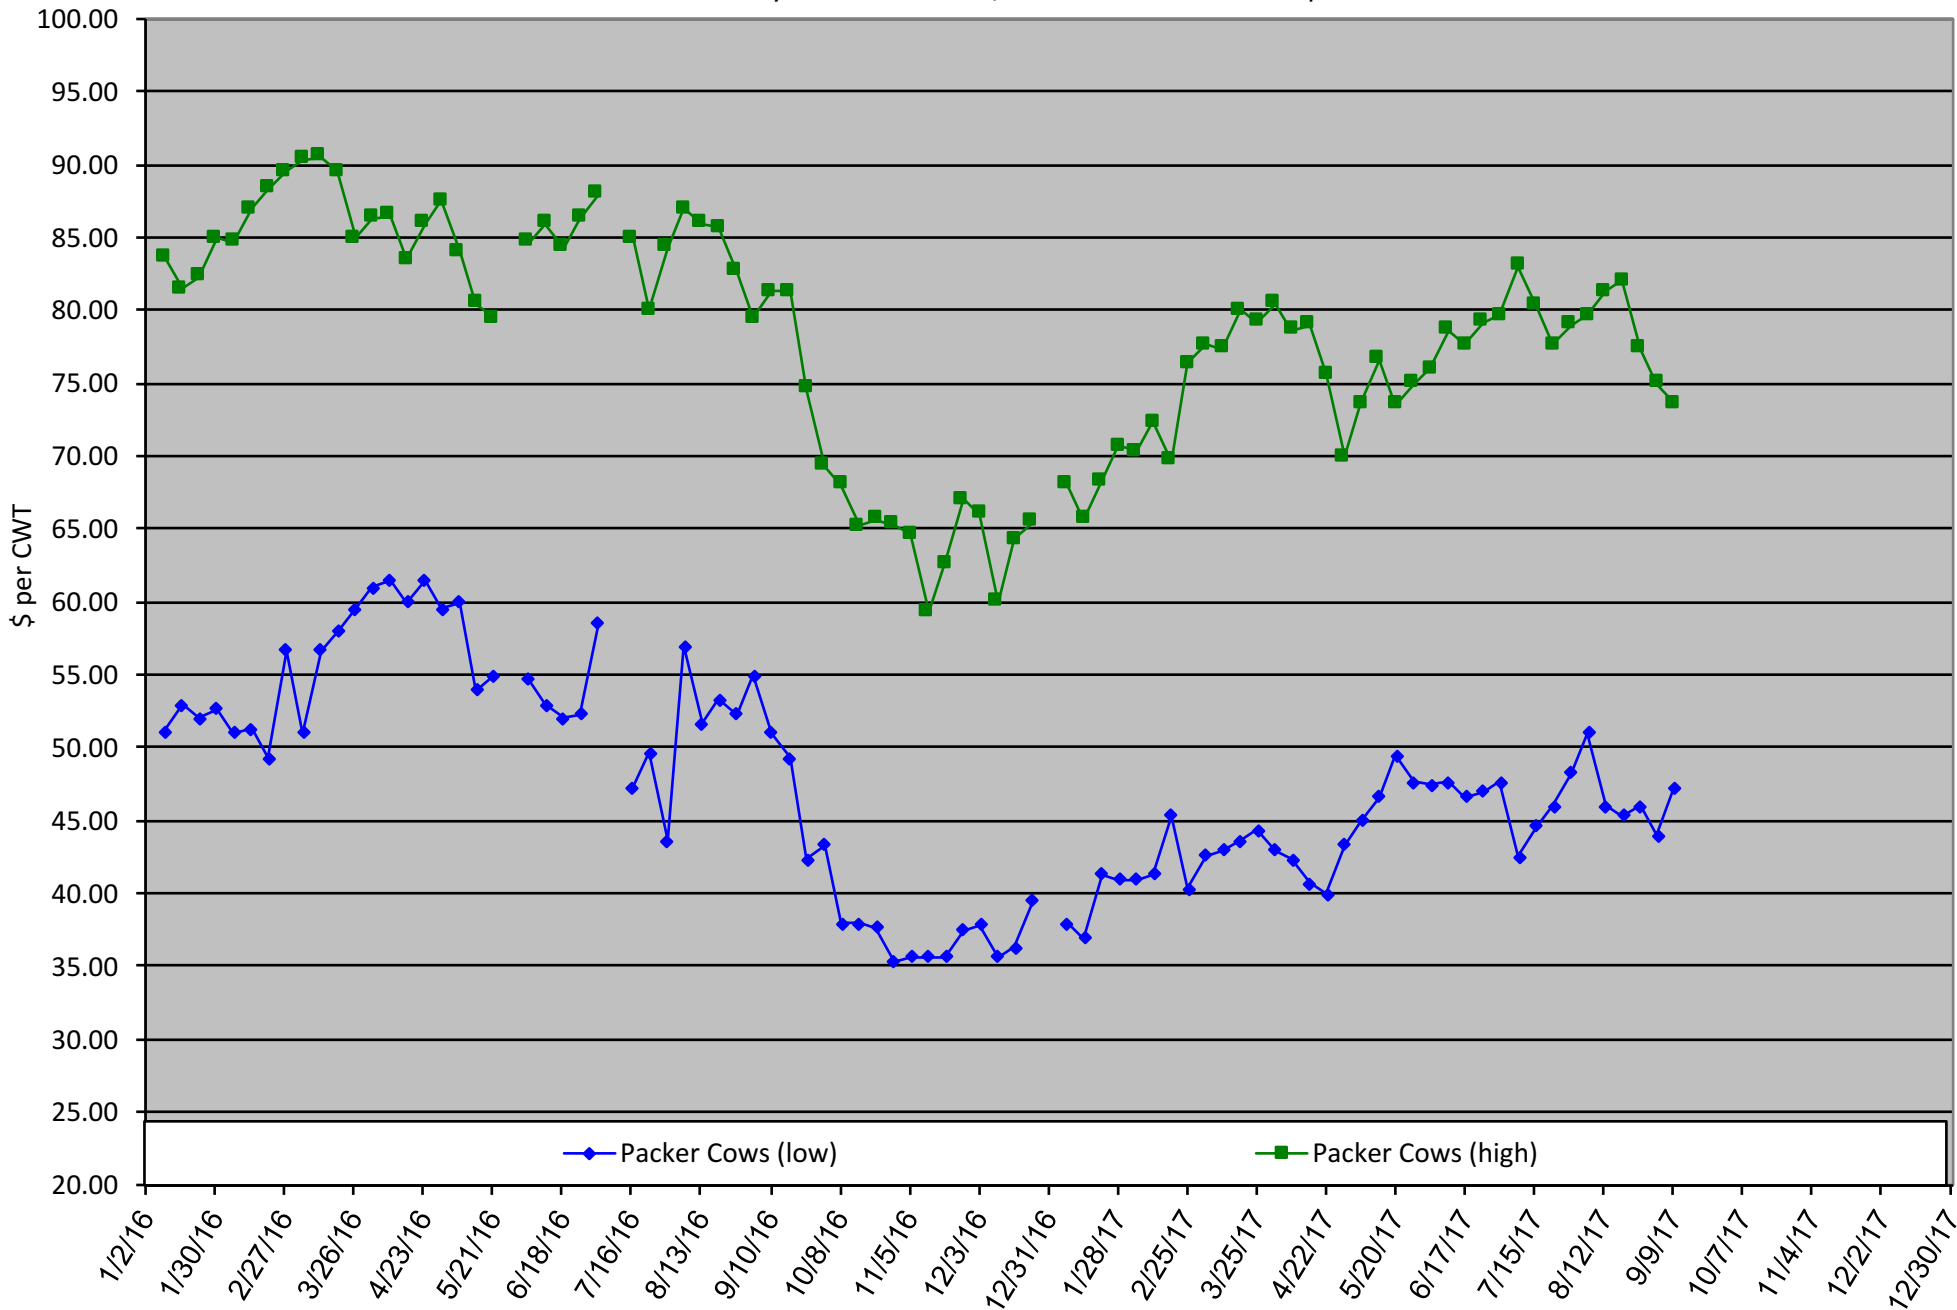

Calf Price Trends

Trend of Highest Prices Reported for Various Weight Calves, Average of 3 East Texas Livestock Auctions

For a weekly email copy of this chart please subscribe at <http://beeffax.tamu.edu> or contact a Texas A&M AgriLife County Extension Agent
Chart created by Dr. Jason Banta, Extension Beef Cattle Specialist

Packer Cow Price Trends

Trend of High and Low Prices Reported for Packer Cows, Average of 3 East Texas Livestock Auctions

For a weekly email copy of this chart please subscribe at <http://beeffax.tamu.edu> or contact a Texas A&M AgriLife County Extension Agent

Chart created by Dr. Jason Banta, Extension Beef Cattle Specialist

Calf Price Trends

Trend of **Highest** Prices Reported for Various Weight Calves, Average of 3 Central Texas Livestock Auctions

For a weekly email copy of this chart please subscribe at <http://beefax.tamu.edu> or contact a Texas A&M AgriLife County Extension Agent