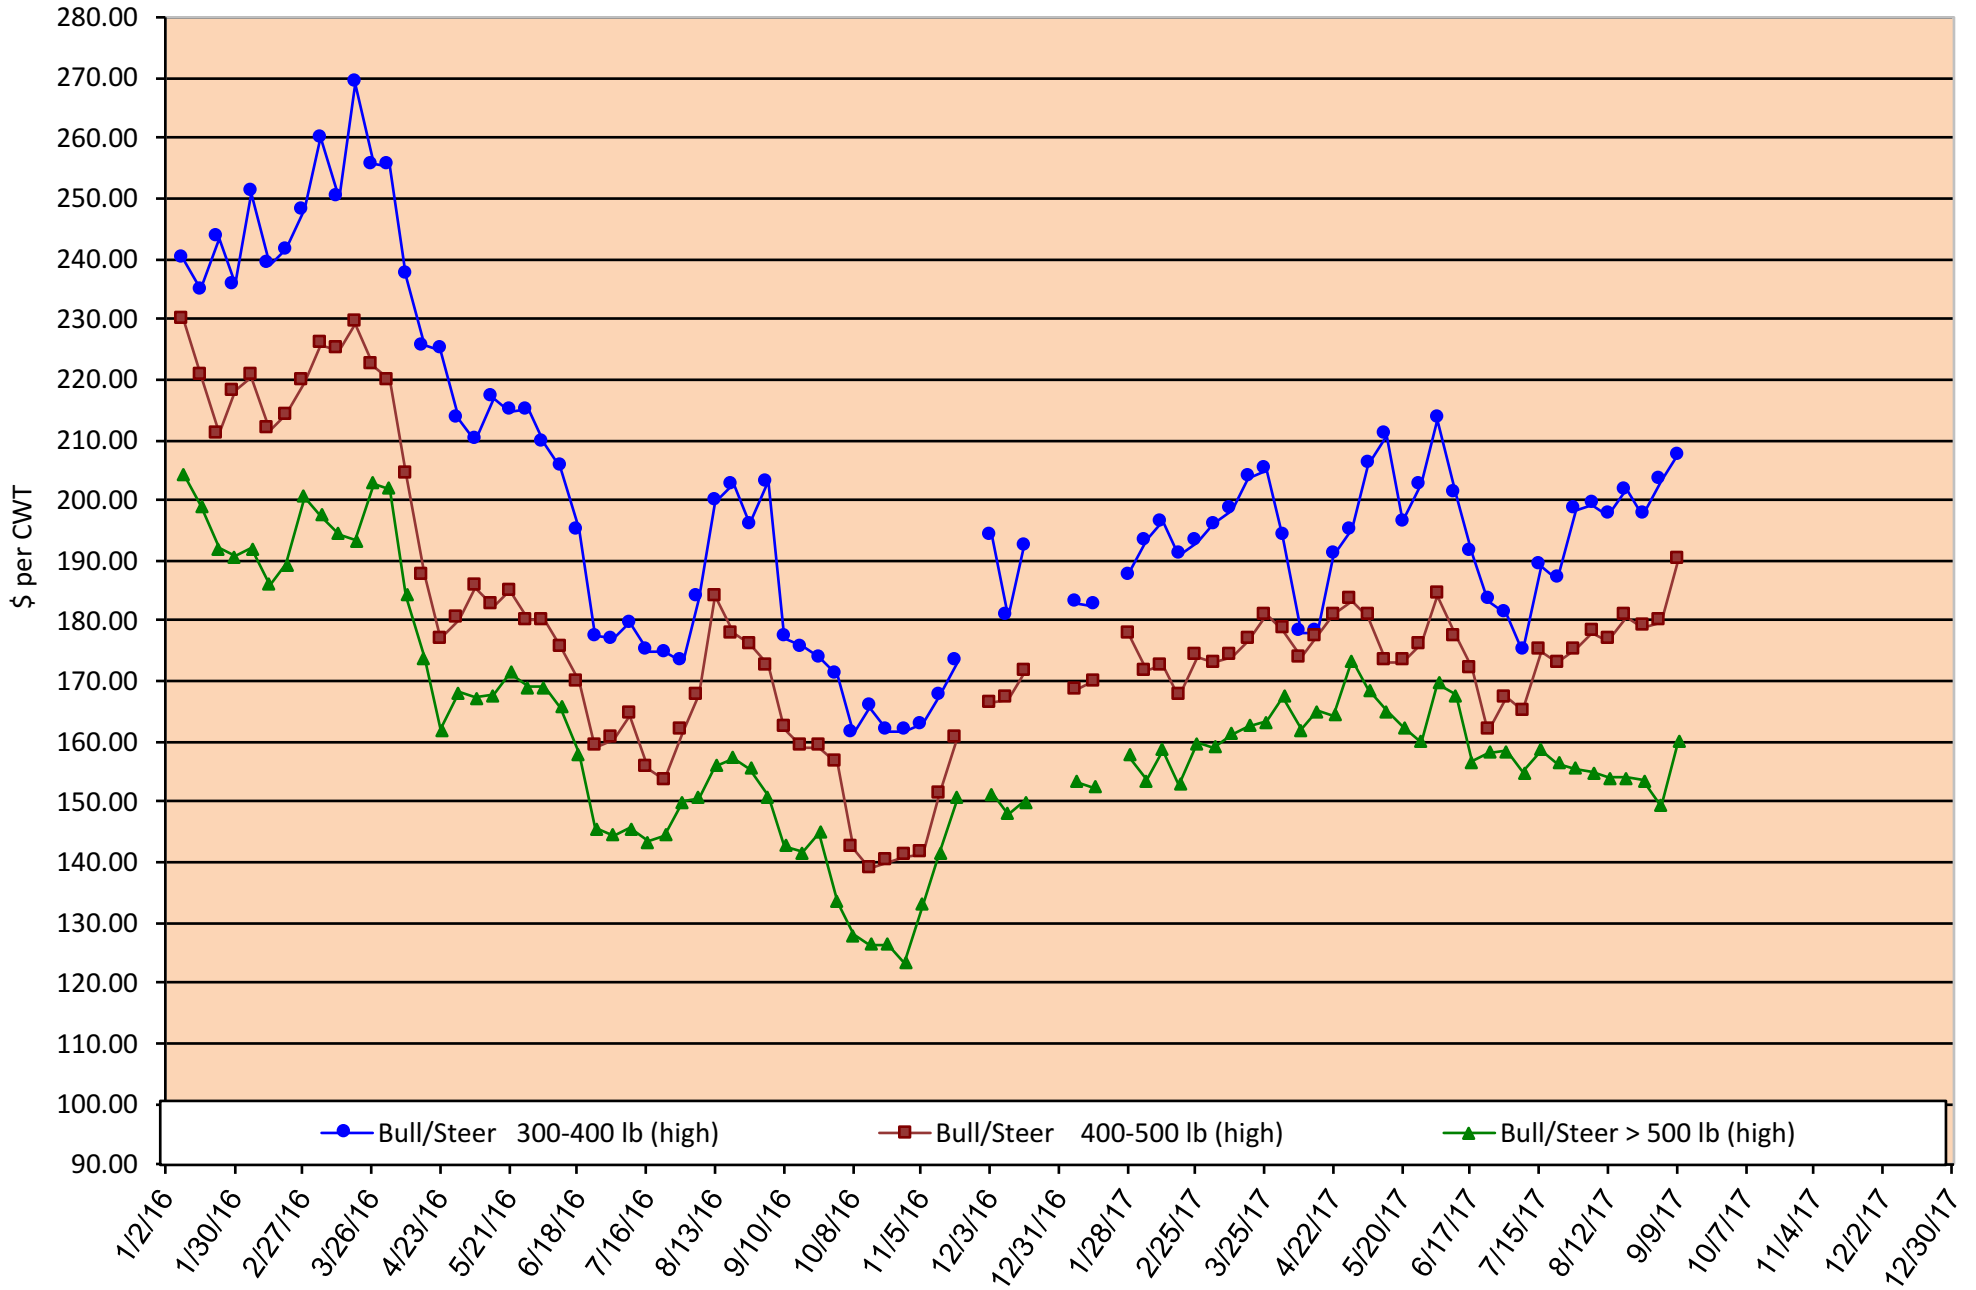

Calf Price Trends

Trend of **Highest** Prices Reported for Various Weight Calves, Average of 3 Central Texas Livestock Auctions

For a weekly email copy of this chart please subscribe at <http://beefax.tamu.edu> or contact a Texas A&M AgriLife County Extension Agent

Chart created by Dr. Jason Banta, Extension Beef Cattle Specialist