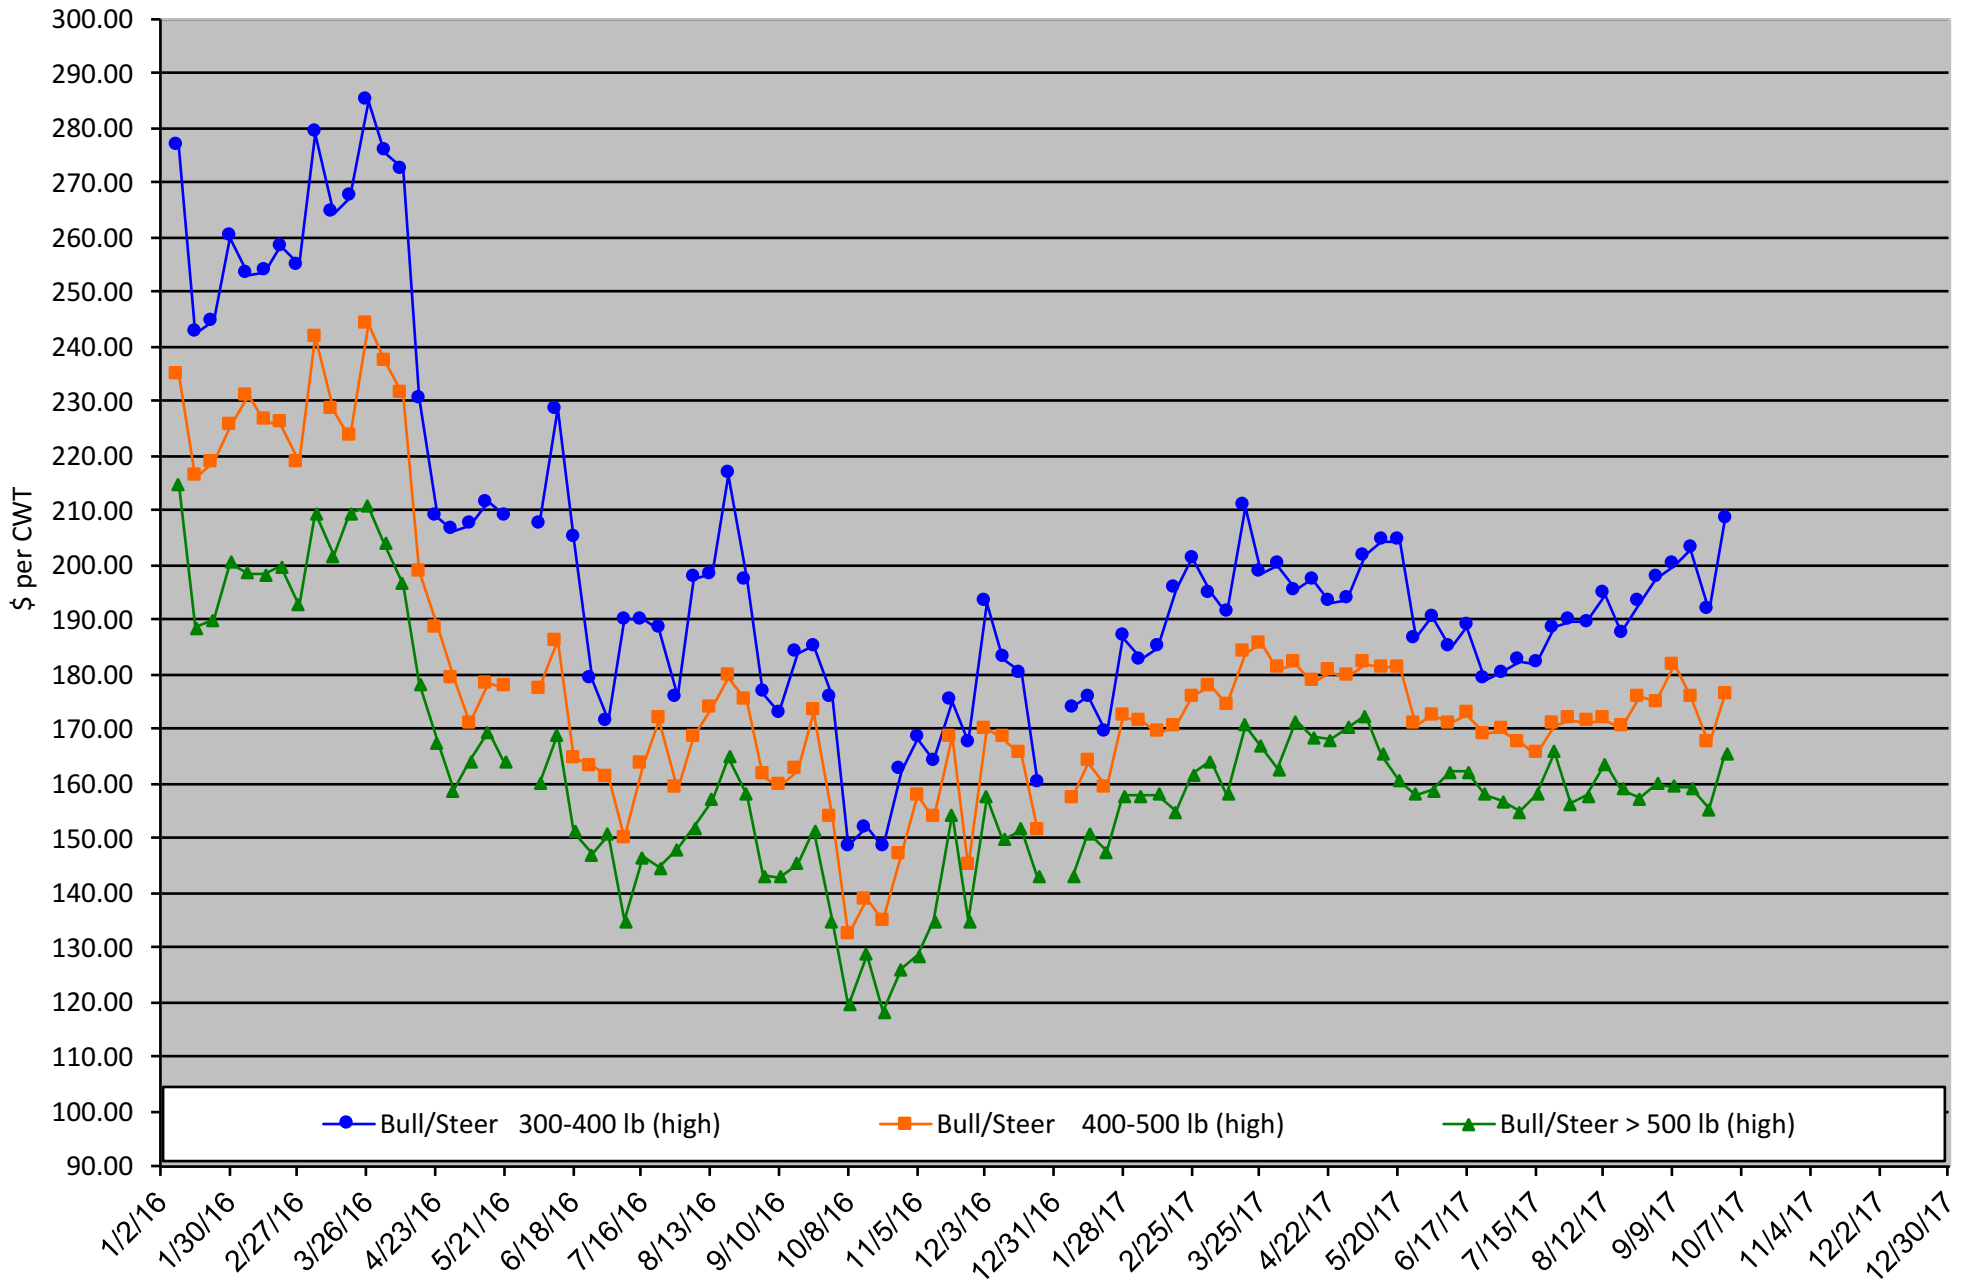

Calf Price Trends

Trend of Highest Prices Reported for Various Weight Calves, Average of 3 East Texas Livestock Auctions

For a weekly email copy of this chart please subscribe at <http://beeffax.tamu.edu> or contact a Texas A&M AgriLife County Extension Agent
Chart created by Dr. Jason Banta, Extension Beef Cattle Specialist

Packer Cow Price Trends

Trend of High and Low Prices Reported for Packer Cows, Average of 3 East Texas Livestock Auctions

For a weekly email copy of this chart please subscribe at <http://beeffax.tamu.edu> or contact a Texas A&M AgriLife County Extension Agent