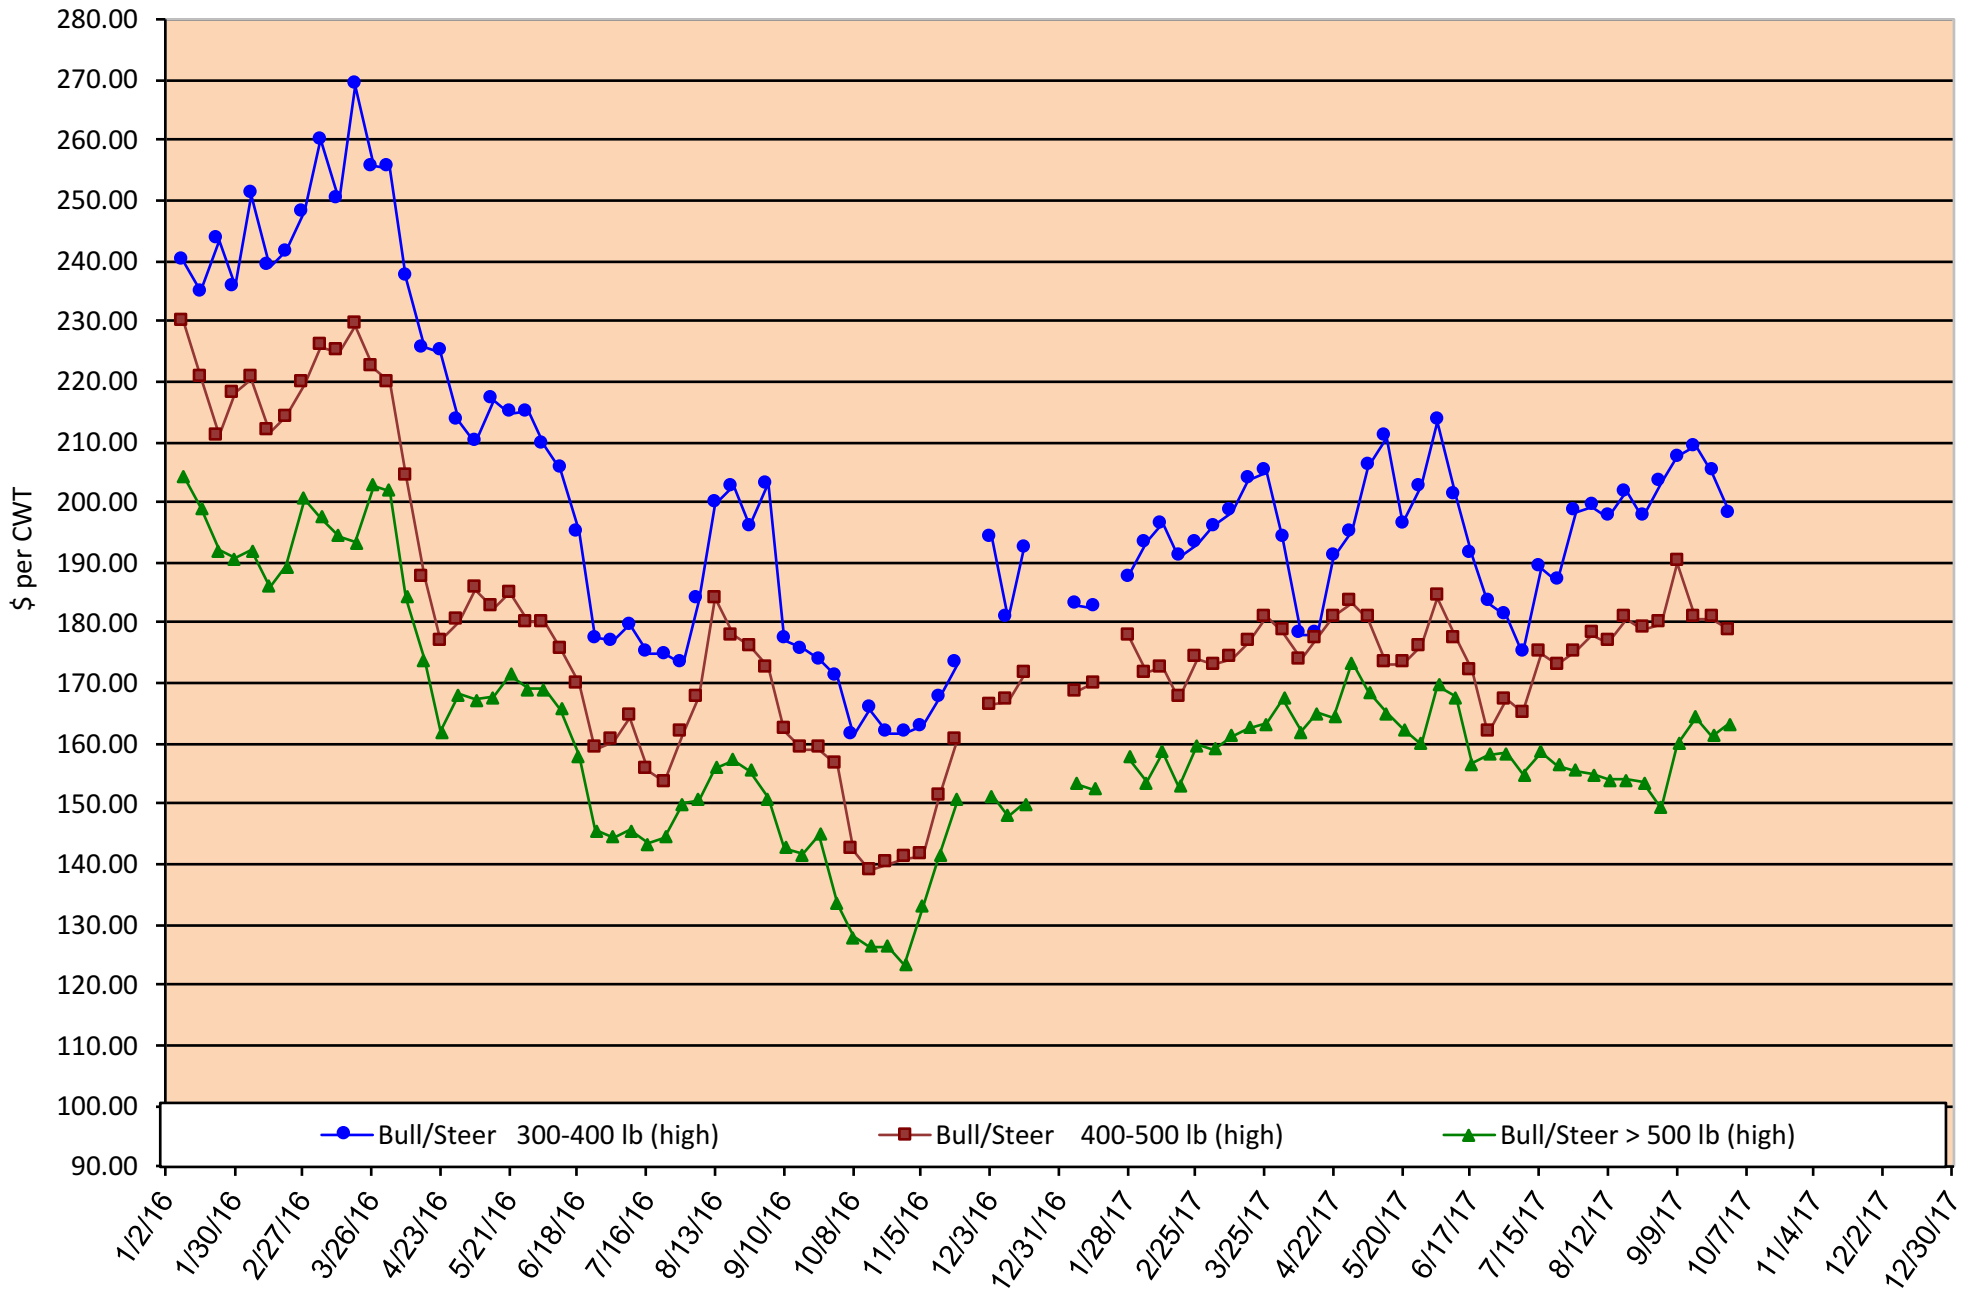

Calf Price Trends

Trend of **Highest** Prices Reported for Various Weight Calves, Average of 3 Central Texas Livestock Auctions

For a weekly email copy of this chart please subscribe at <http://beefax.tamu.edu> or contact a Texas A&M AgriLife County Extension Agent

Chart created by Dr. Jason Banta, Extension Beef Cattle Specialist