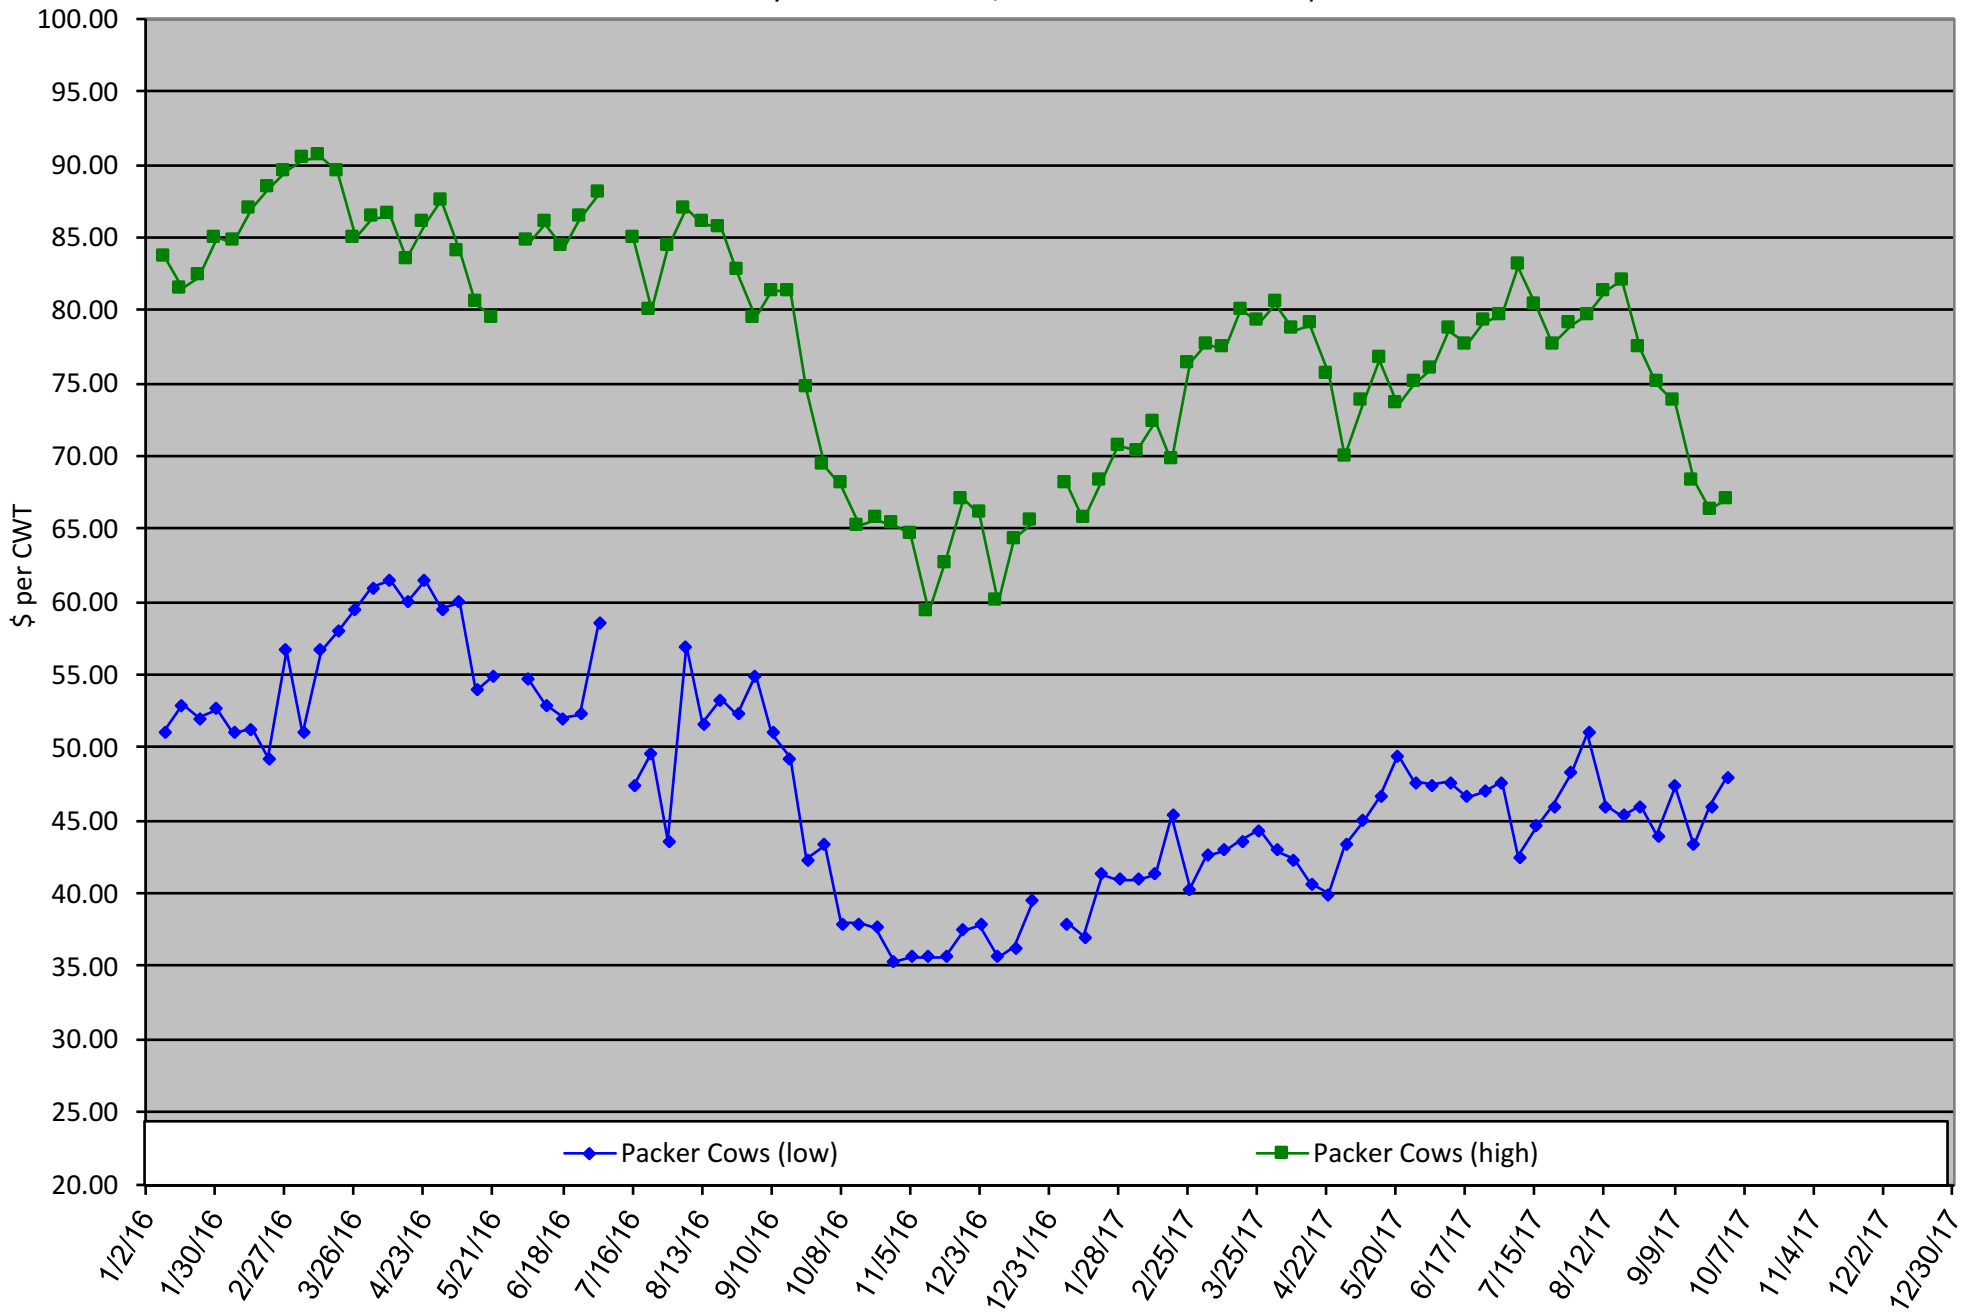

Calf Price Trends

Trend of Highest Prices Reported for Various Weight Calves, Average of 3 East Texas Livestock Auctions

For a weekly email copy of this chart please subscribe at <http://beeffax.tamu.edu> or contact a Texas A&M AgriLife County Extension Agent
Chart created by Dr. Jason Banta, Extension Beef Cattle Specialist

Packer Cow Price Trends

Trend of High and Low Prices Reported for Packer Cows, Average of 3 East Texas Livestock Auctions

For a weekly email copy of this chart please subscribe at <http://beeffax.tamu.edu> or contact a Texas A&M AgriLife County Extension Agent

Chart created by Dr. Jason Banta, Extension Beef Cattle Specialist

Calf Price Trends

Trend of **Highest** Prices Reported for Various Weight Calves, Average of 3 Central Texas Livestock Auctions

For a weekly email copy of this chart please subscribe at <http://beefax.tamu.edu> or contact a Texas A&M AgriLife County Extension Agent