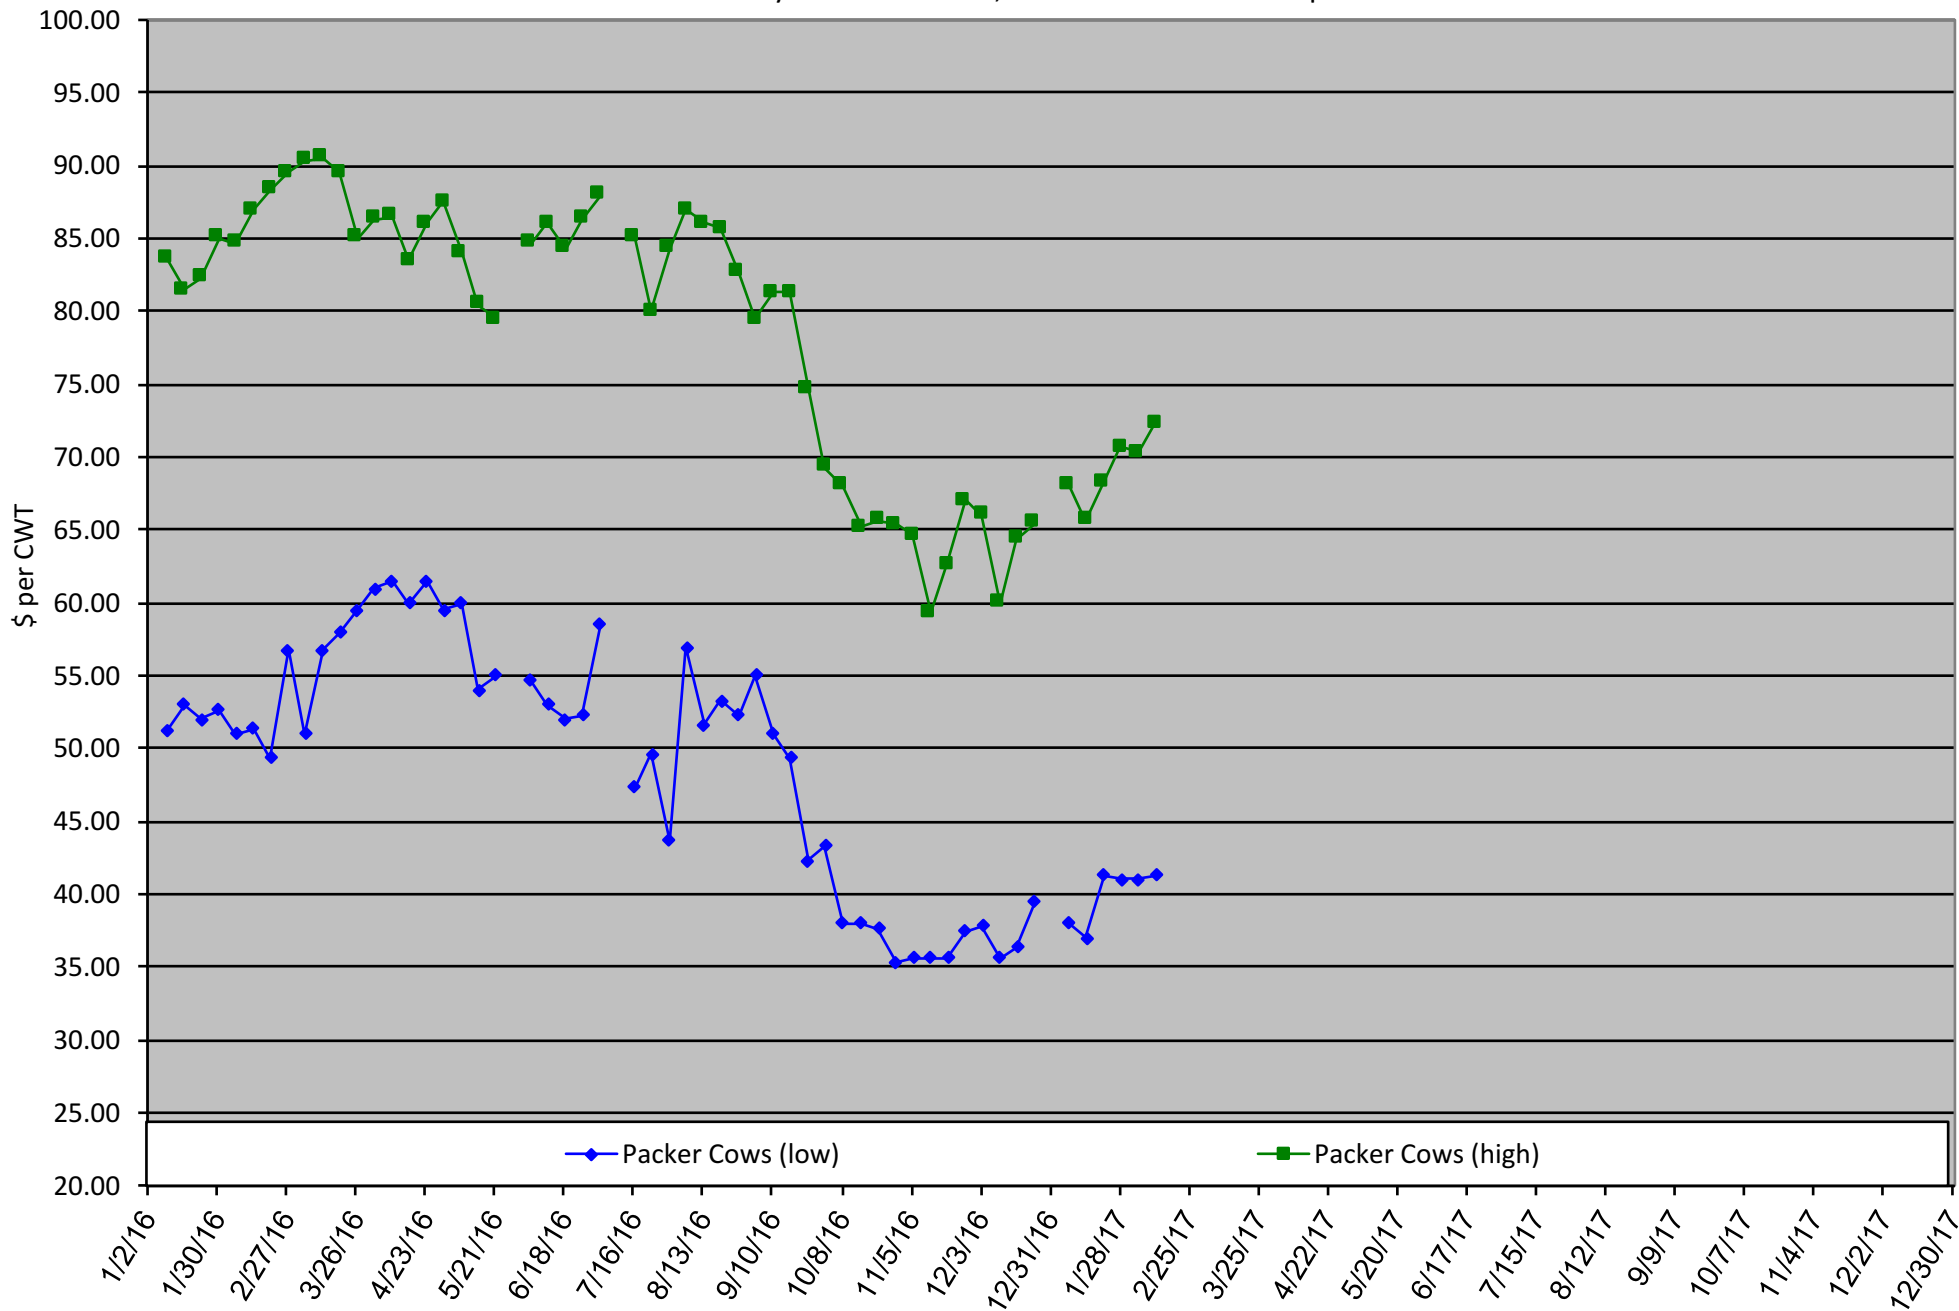

Calf Price Trends

Trend of Highest Prices Reported for Various Weight Calves, Average of 3 East Texas Livestock Auctions

For a weekly email copy of this chart please subscribe at <http://beeffax.tamu.edu> or contact a Texas A&M AgriLife County Extension Agent
Chart created by Dr. Jason Banta, Extension Beef Cattle Specialist

Packer Cow Price Trends

Trend of High and Low Prices Reported for Packer Cows, Average of 3 East Texas Livestock Auctions

For a weekly email copy of this chart please subscribe at <http://beeffax.tamu.edu> or contact a Texas A&M AgriLife County Extension Agent

Chart created by Dr. Jason Banta, Extension Beef Cattle Specialist

Calf Price Trends

Trend of Highest Prices Reported for Various Weight Calves, Average of 3 Central Texas Livestock Auctions

For a weekly email copy of this chart please subscribe at <http://beefax.tamu.edu> or contact a Texas A&M AgriLife County Extension Agent