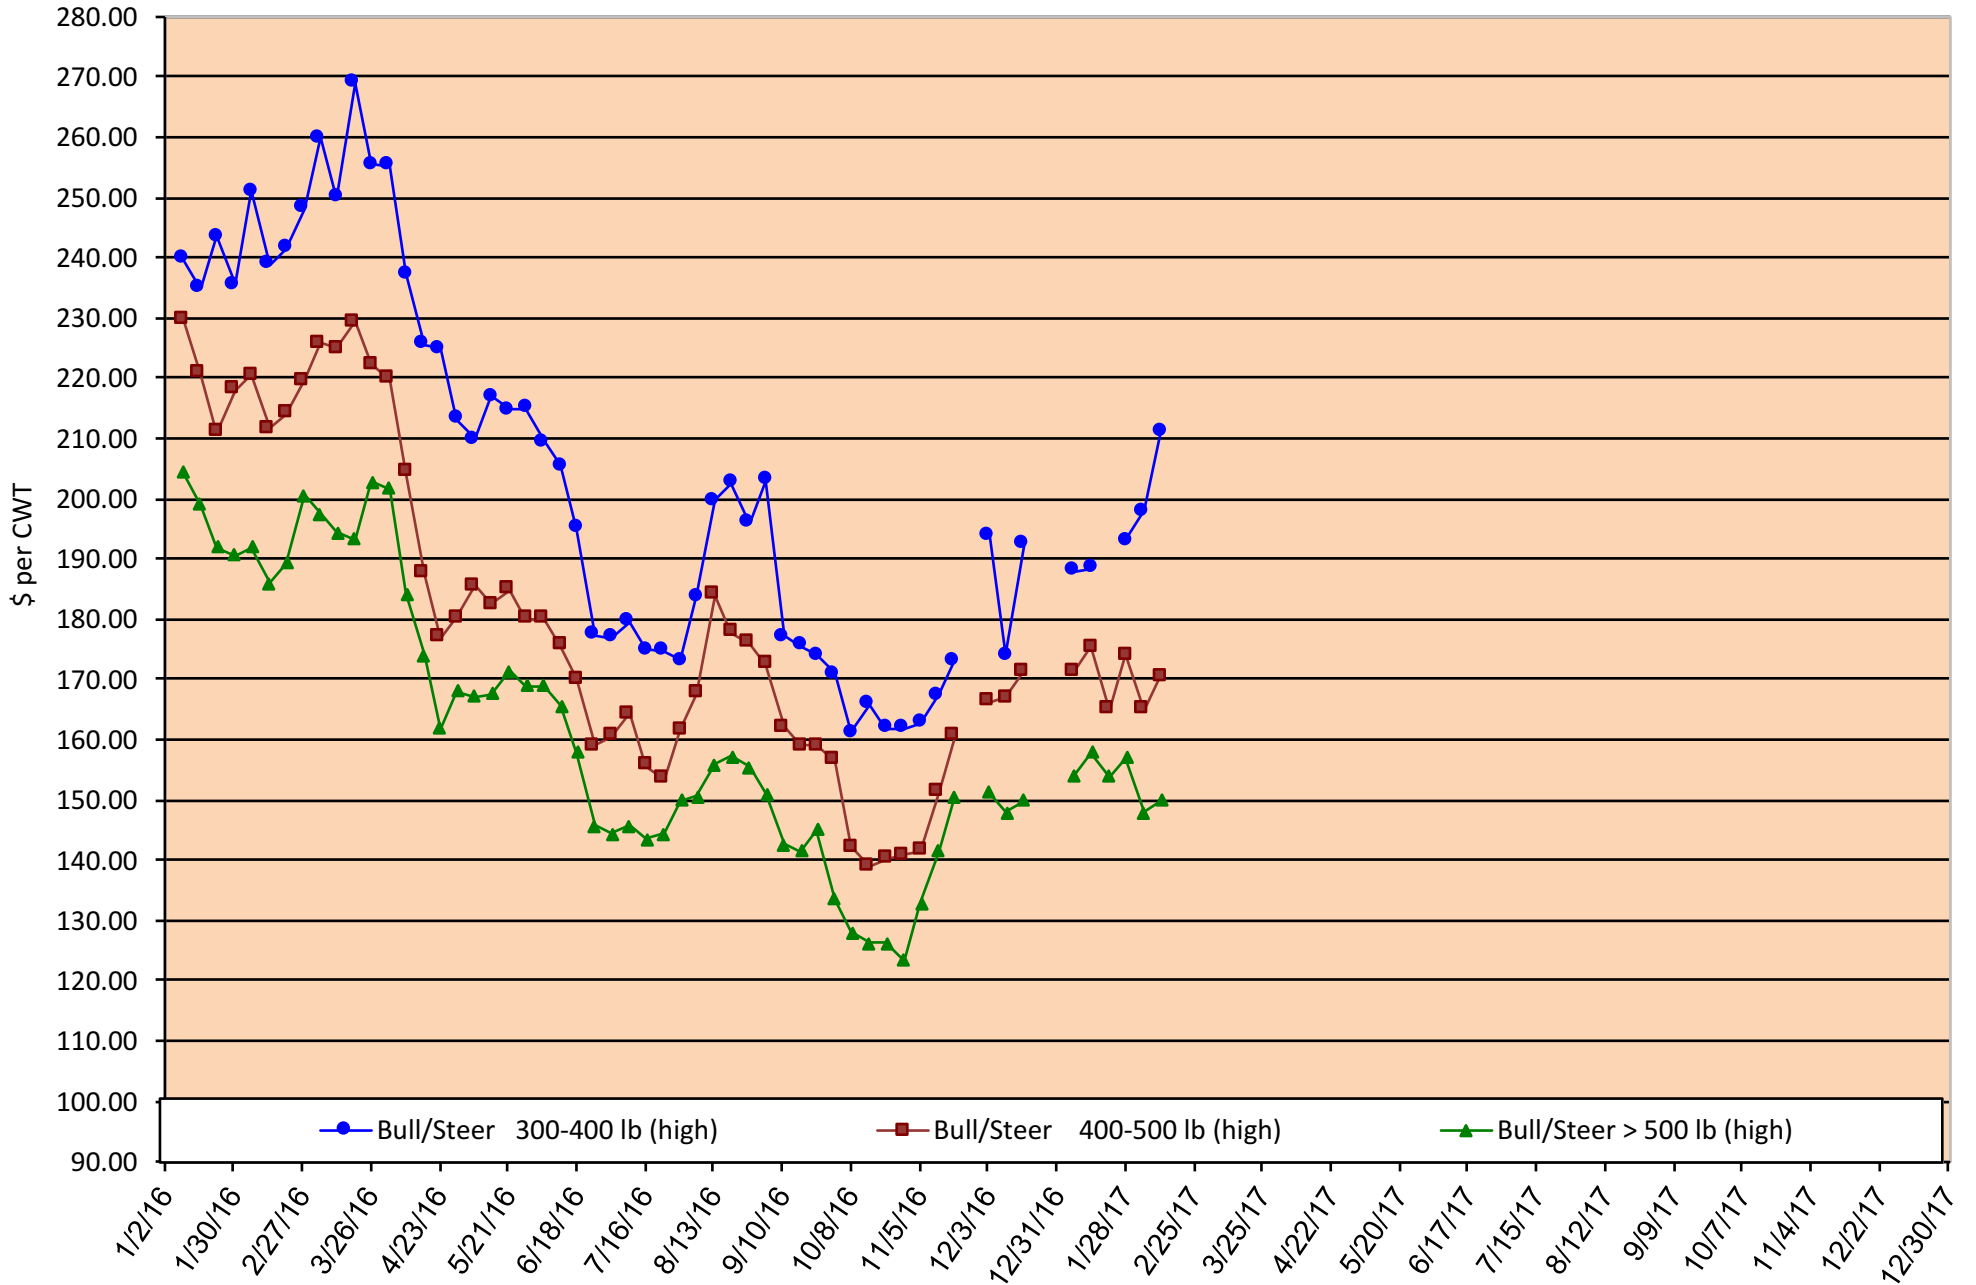

Calf Price Trends

Trend of Highest Prices Reported for Various Weight Calves, Average of 3 Central Texas Livestock Auctions

For a weekly email copy of this chart please subscribe at <http://beefax.tamu.edu> or contact a Texas A&M AgriLife County Extension Agent

Chart created by Dr. Jason Banta, Extension Beef Cattle Specialist