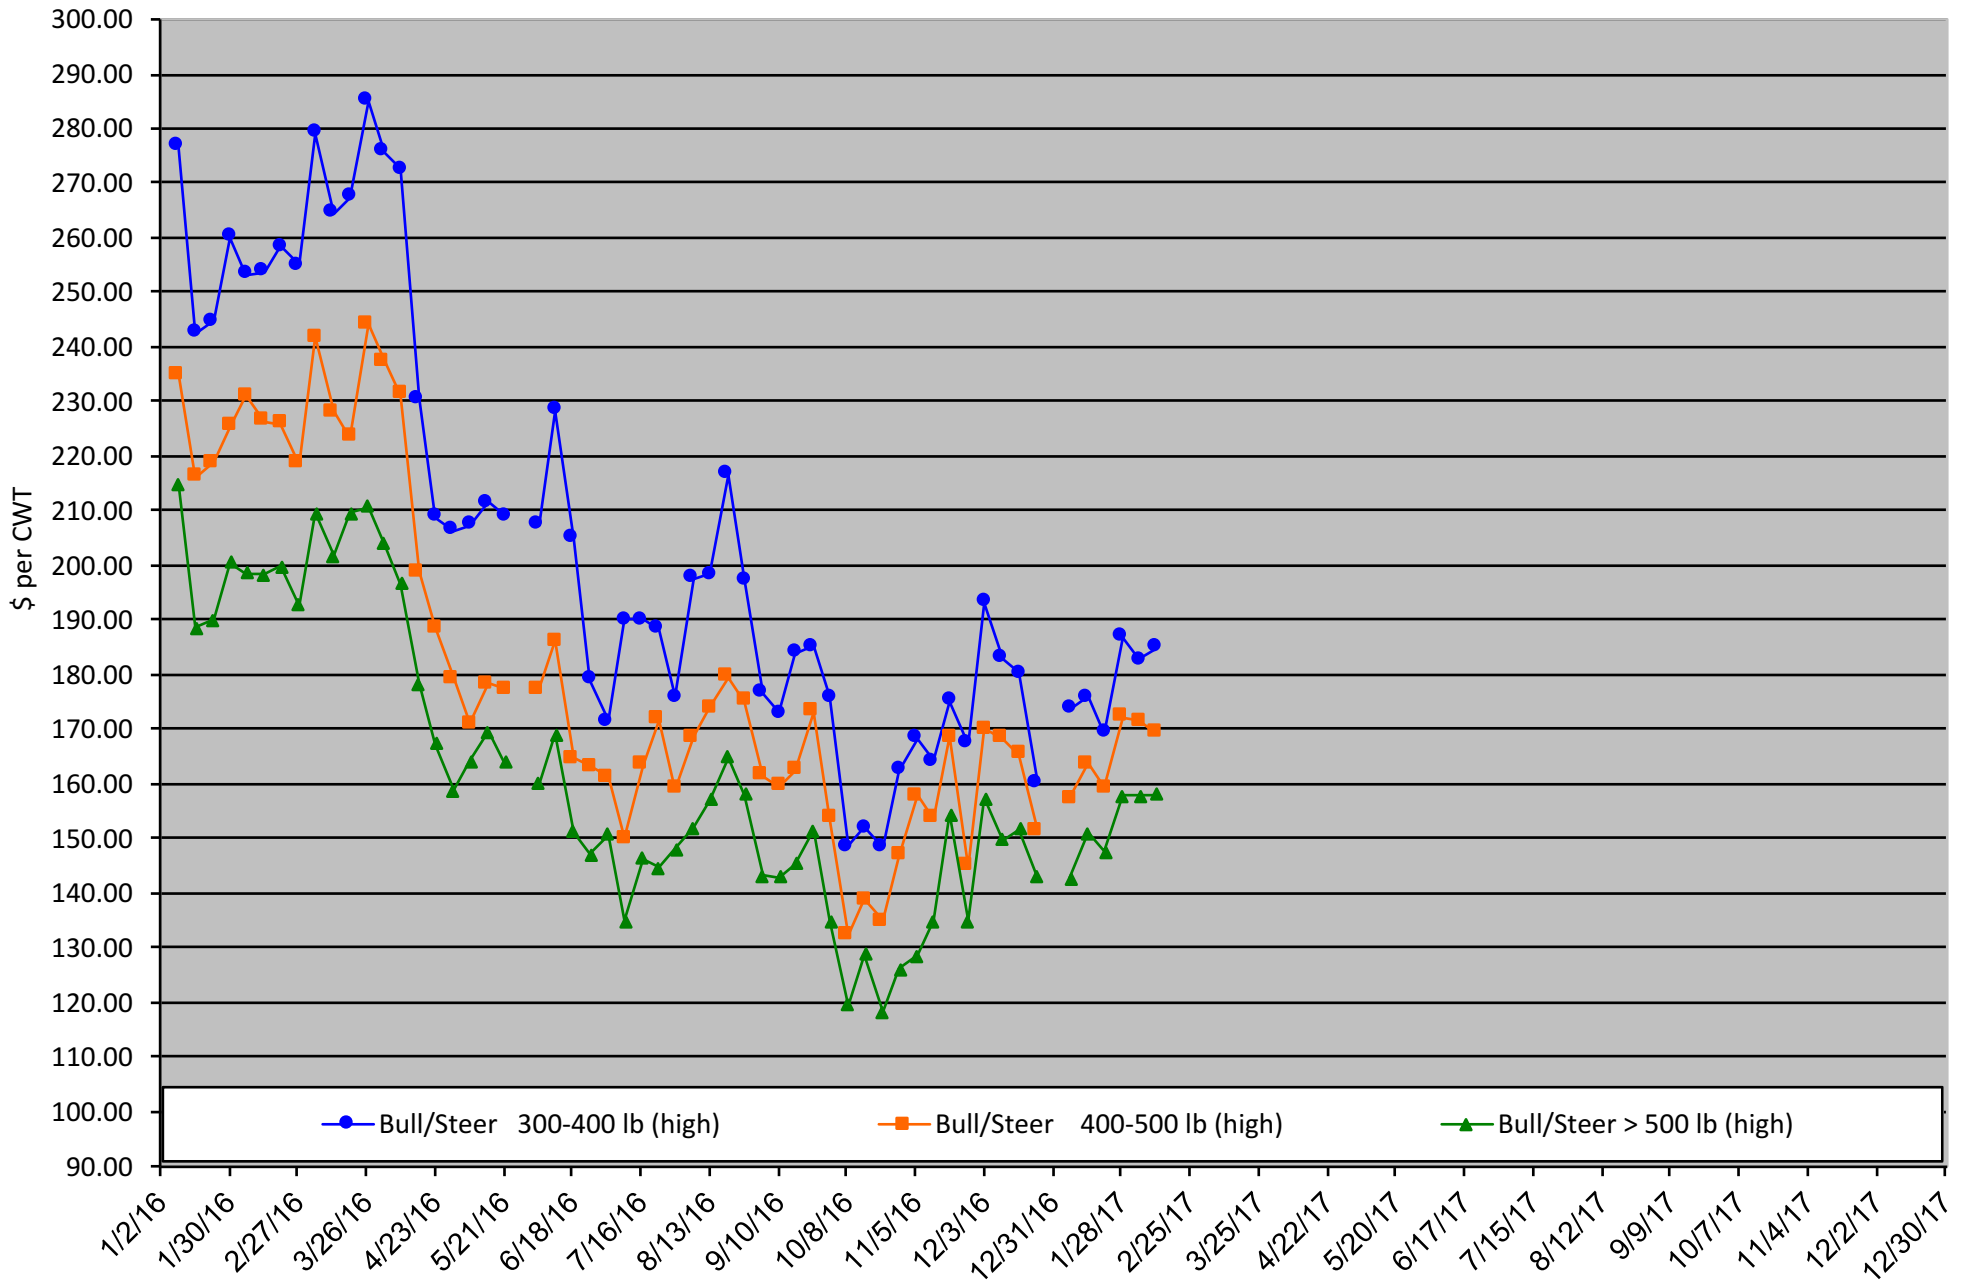

Calf Price Trends

Trend of Highest Prices Reported for Various Weight Calves, Average of 3 East Texas Livestock Auctions

For a weekly email copy of this chart please subscribe at <http://beeffax.tamu.edu> or contact a Texas A&M AgriLife County Extension Agent
Chart created by Dr. Jason Banta, Extension Beef Cattle Specialist

Packer Cow Price Trends

Trend of High and Low Prices Reported for Packer Cows, Average of 3 East Texas Livestock Auctions

For a weekly email copy of this chart please subscribe at <http://beeffax.tamu.edu> or contact a Texas A&M AgriLife County Extension Agent

Chart created by Dr. Jason Banta, Extension Beef Cattle Specialist

Calf Price Trends

Trend of Highest Prices Reported for Various Weight Calves, Average of 3 Central Texas Livestock Auctions

For a weekly email copy of this chart please subscribe at <http://beefax.tamu.edu> or contact a Texas A&M AgriLife County Extension Agent