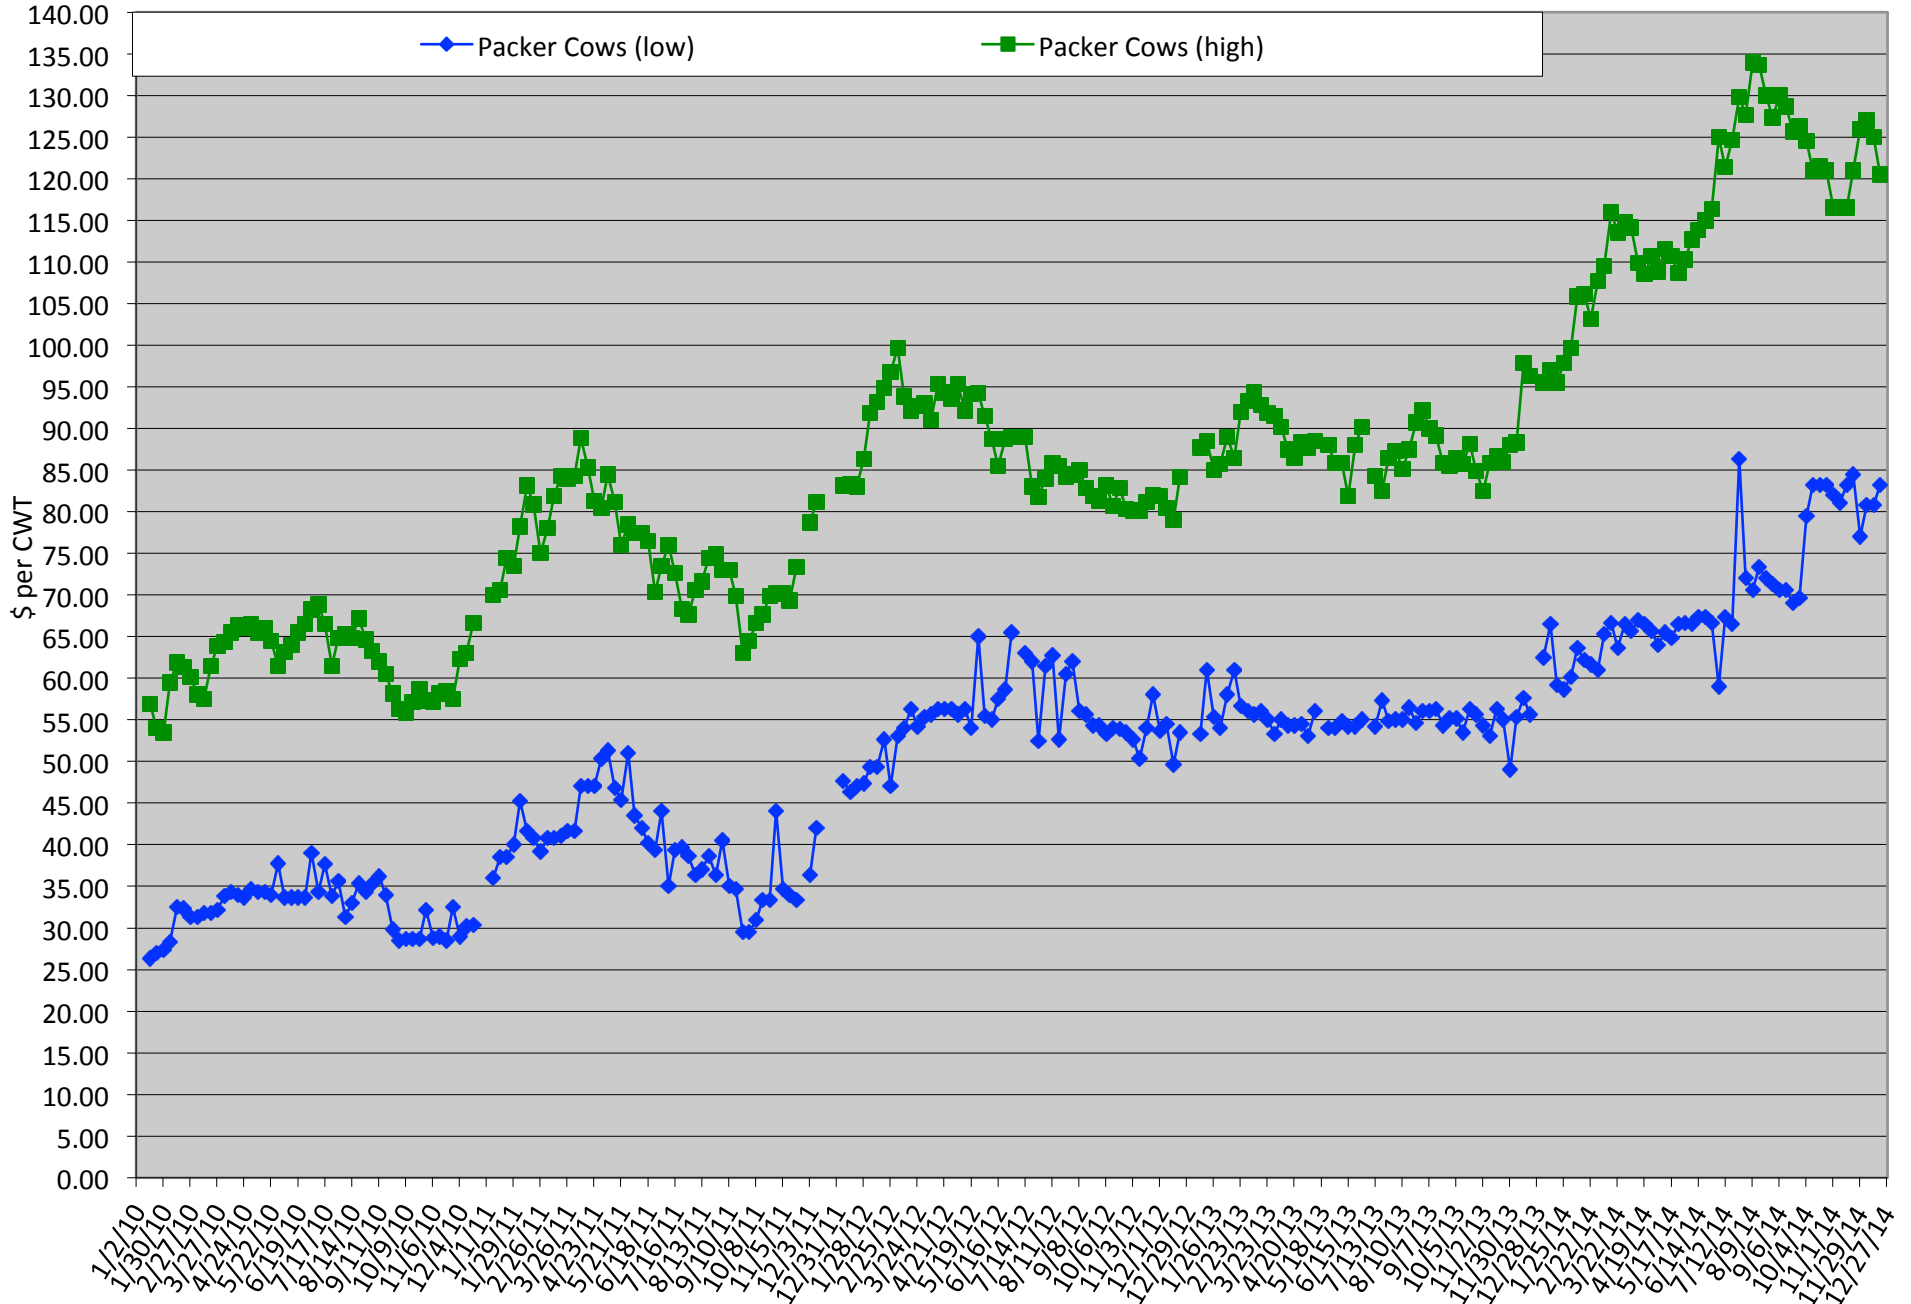

# Packer Cow Price Trends

Trend of High and Low Prices Reported for Packer Cows, Average of 3 East Texas Livestock Auctions

For a weekly email copy of this chart please subscribe at <http://beeffax.tamu.edu> or contact a Texas A&M AgriLife County Extension Agent

Chart created by Dr. Jason Banta, Extension Beef Cattle Specialist

# Packer Cow Price Trends

Trend of High and Low Prices Reported for Packer Cows, Average of 3 Central Texas Livestock Auctions

For a weekly email copy of this chart please subscribe at <http://beeffax.tamu.edu> or contact a Texas A&M AgriLife County Extension Agent