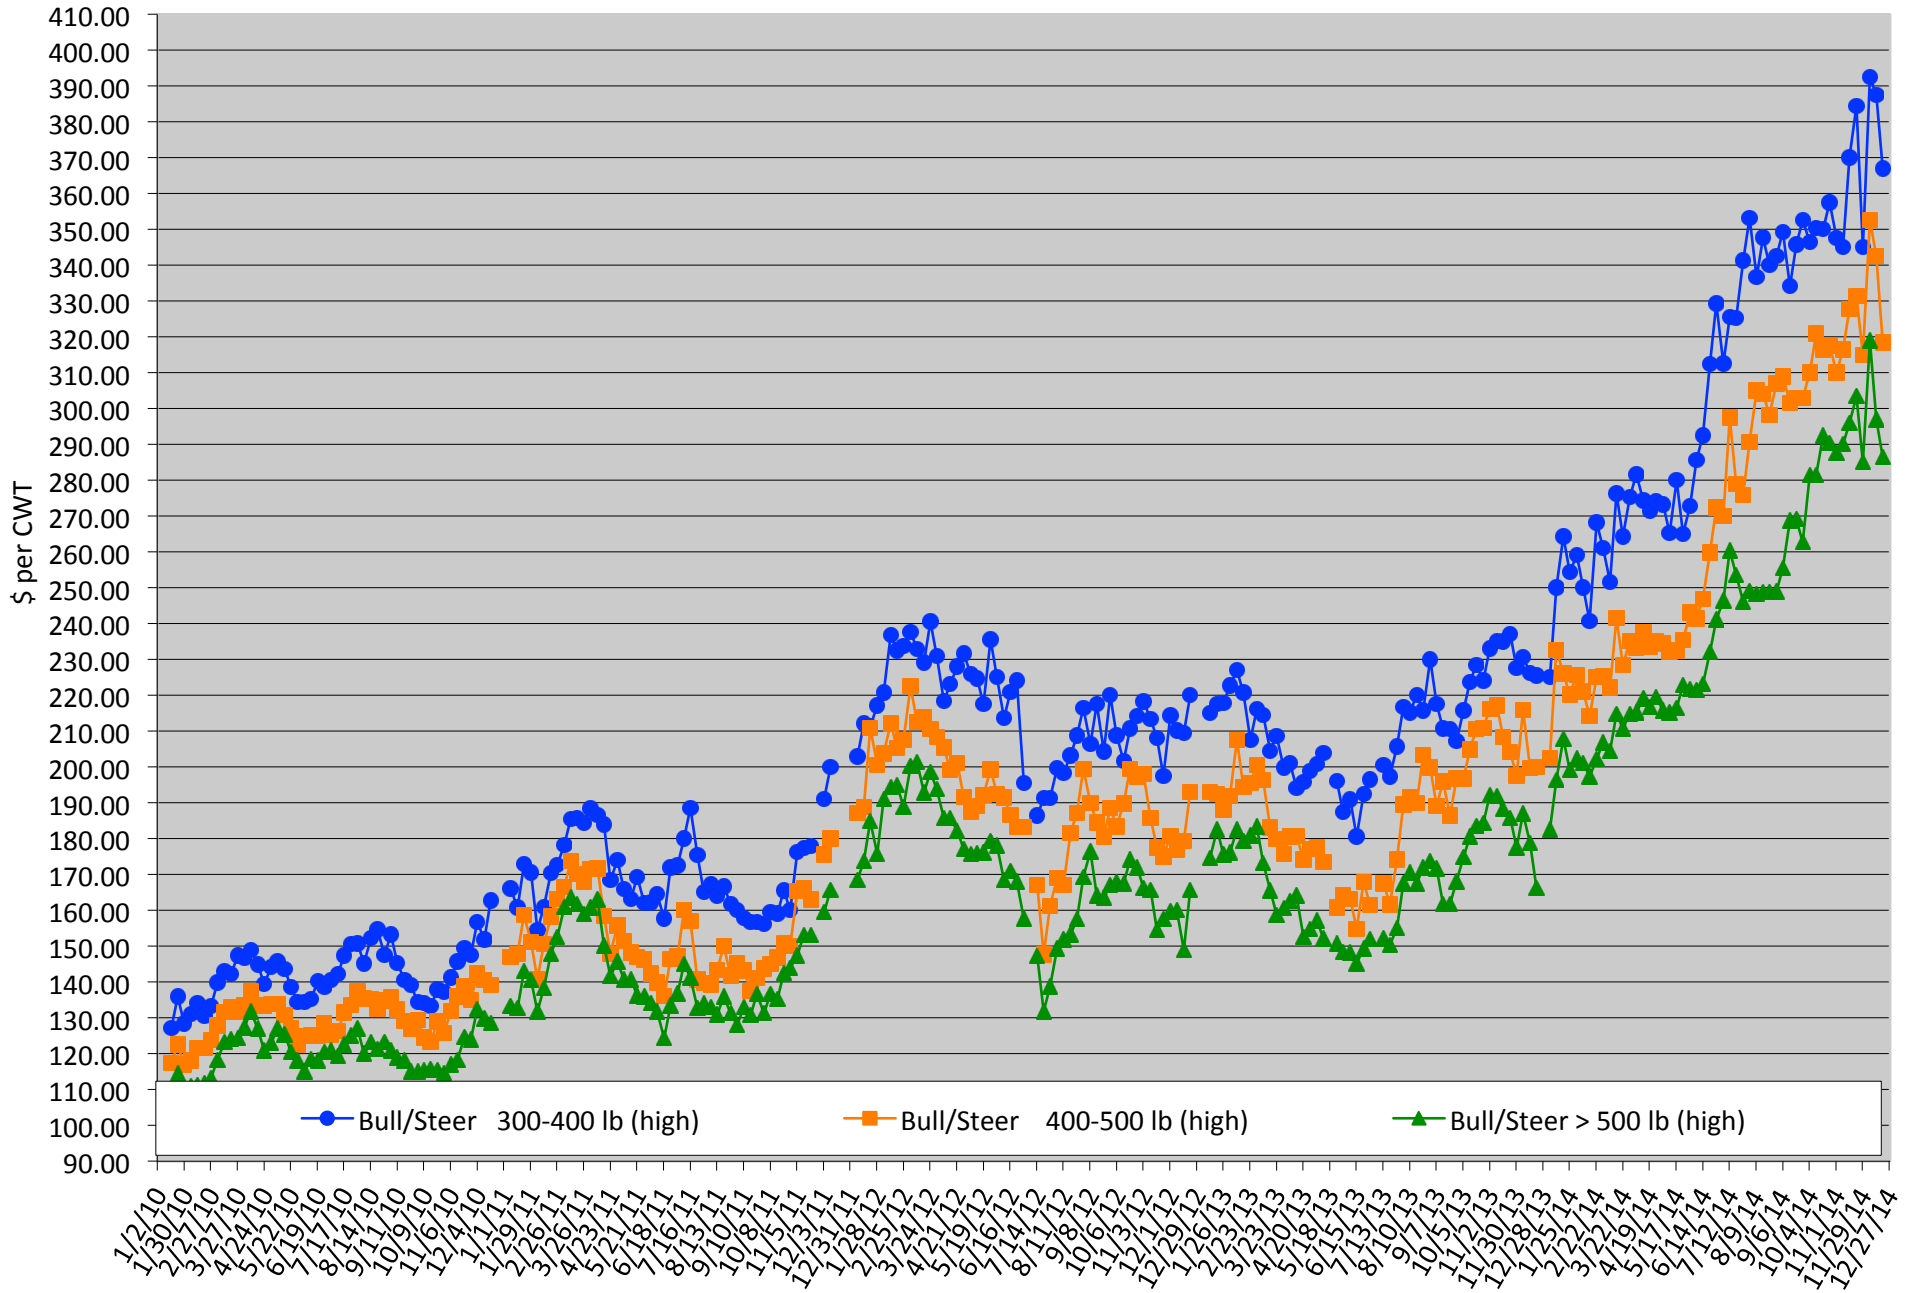

Calf Price Trends

Trend of Highest Prices Reported for Various Weight Calves, Average of 3 East Texas Livestock Auctions

For a weekly email copy of this chart please subscribe at <http://beefax.tamu.edu> or contact a Texas A&M AgriLife County Extension Agent

Chart created by Dr. Jason Banta, Extension Beef Cattle Specialist

Calf Price Trends

Trend of **Highest Prices Reported for Various Weight Calves, Average of 3 Central Texas Livestock Auctions**

For a weekly email copy of this chart please subscribe at <http://beefax.tamu.edu> or contact a Texas A&M AgriLife County Extension Agent

Chart created by Dr. Jason Banta, Extension Beef Cattle Specialist