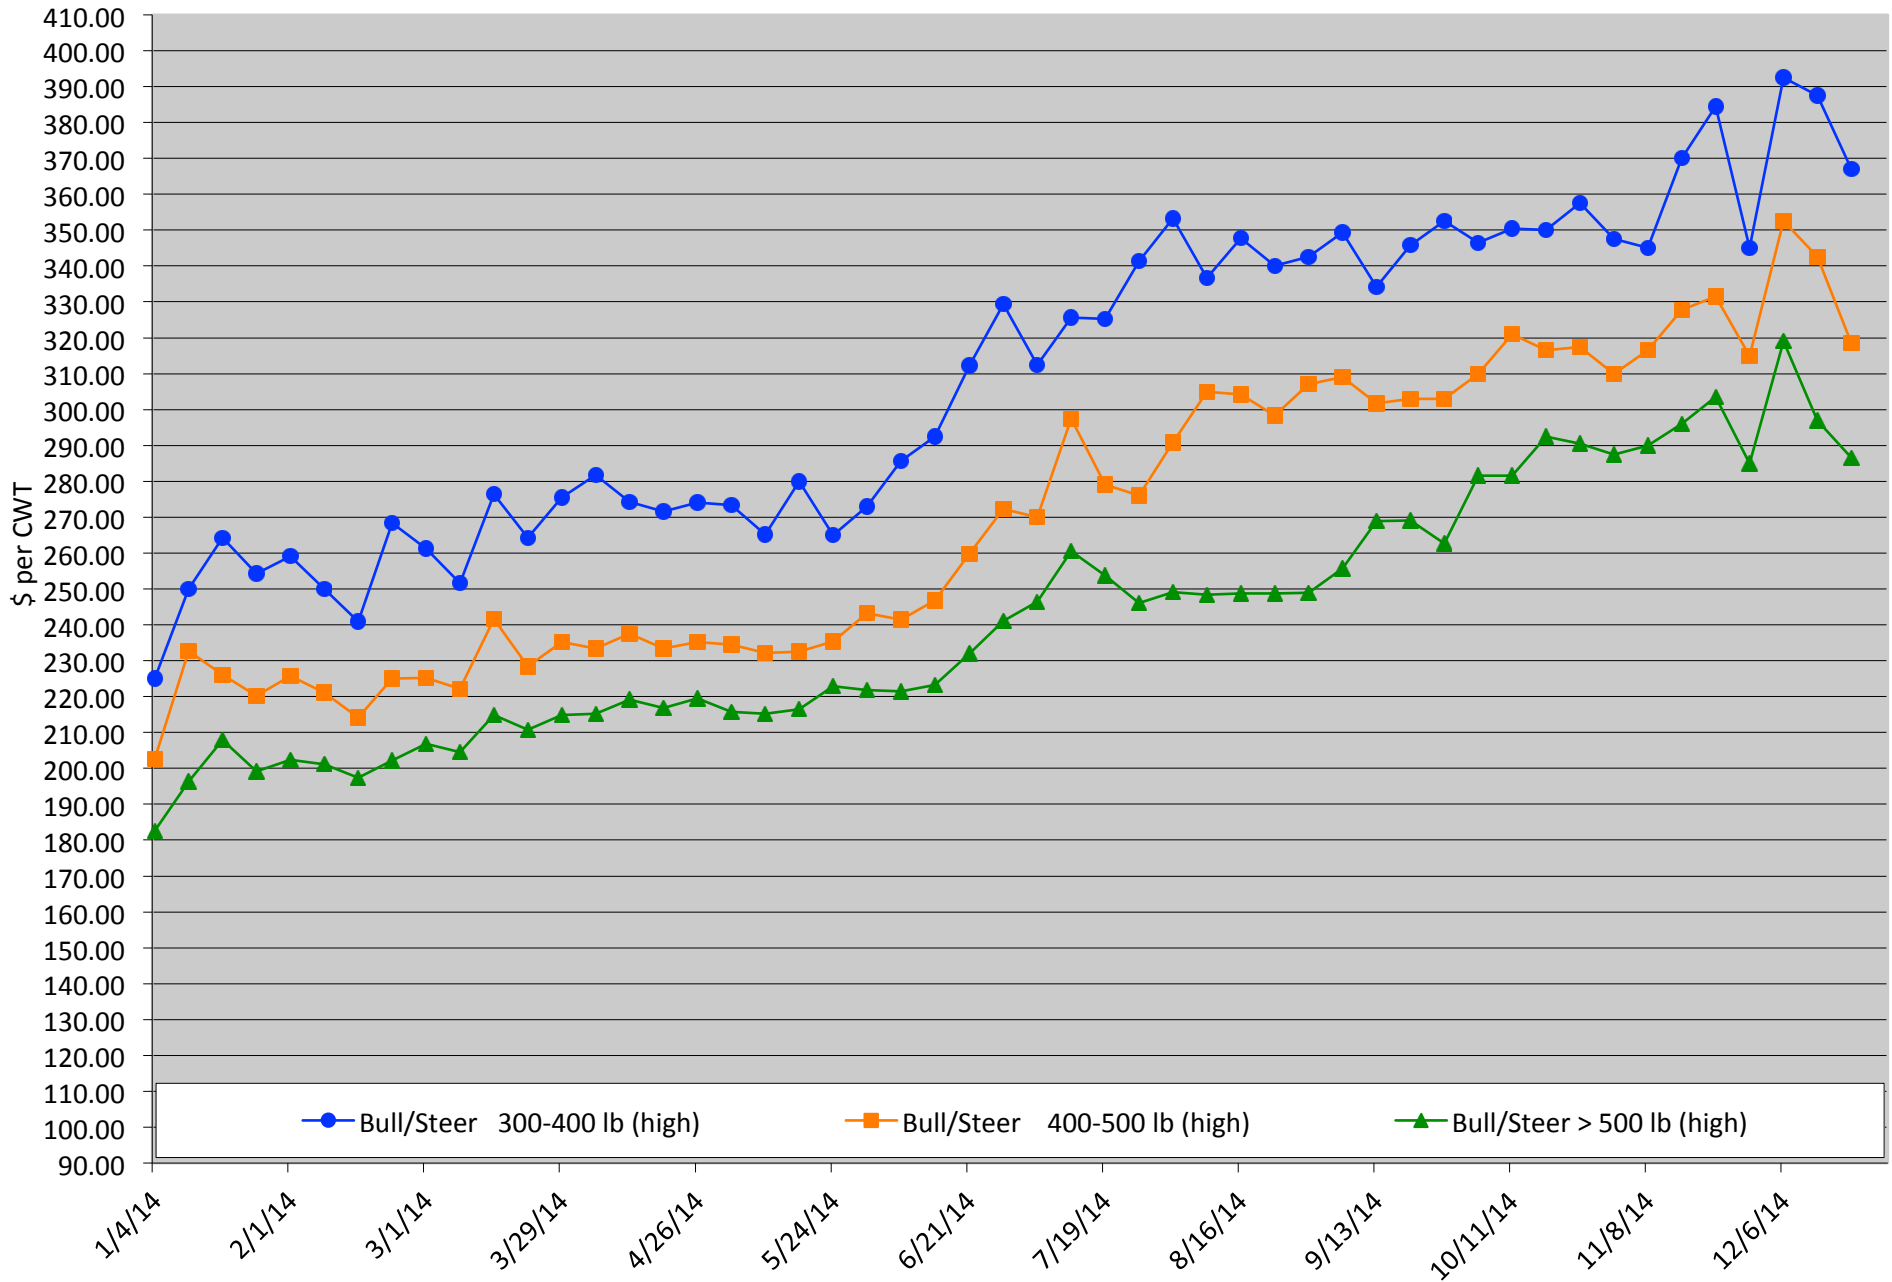

Calf Price Trends

Trend of Highest Prices Reported for Various Weight Calves, Average of 3 East Texas Livestock Auctions

For a weekly email copy of this chart please subscribe at <http://beeffax.tamu.edu> or contact a Texas A&M AgriLife County Extension Agent

Chart created by Dr. Jason Banta, Extension Beef Cattle Specialist

Calf Price Trends

Trend of Highest Prices Reported for Various Weight Calves, Average of 3 Central Texas Livestock Auctions

For a weekly email copy of this chart please subscribe at <http://beeffax.tamu.edu> or contact a Texas A&M AgriLife County Extension Agent
Chart created by Dr. Jason Banta, Extension Beef Cattle Specialist