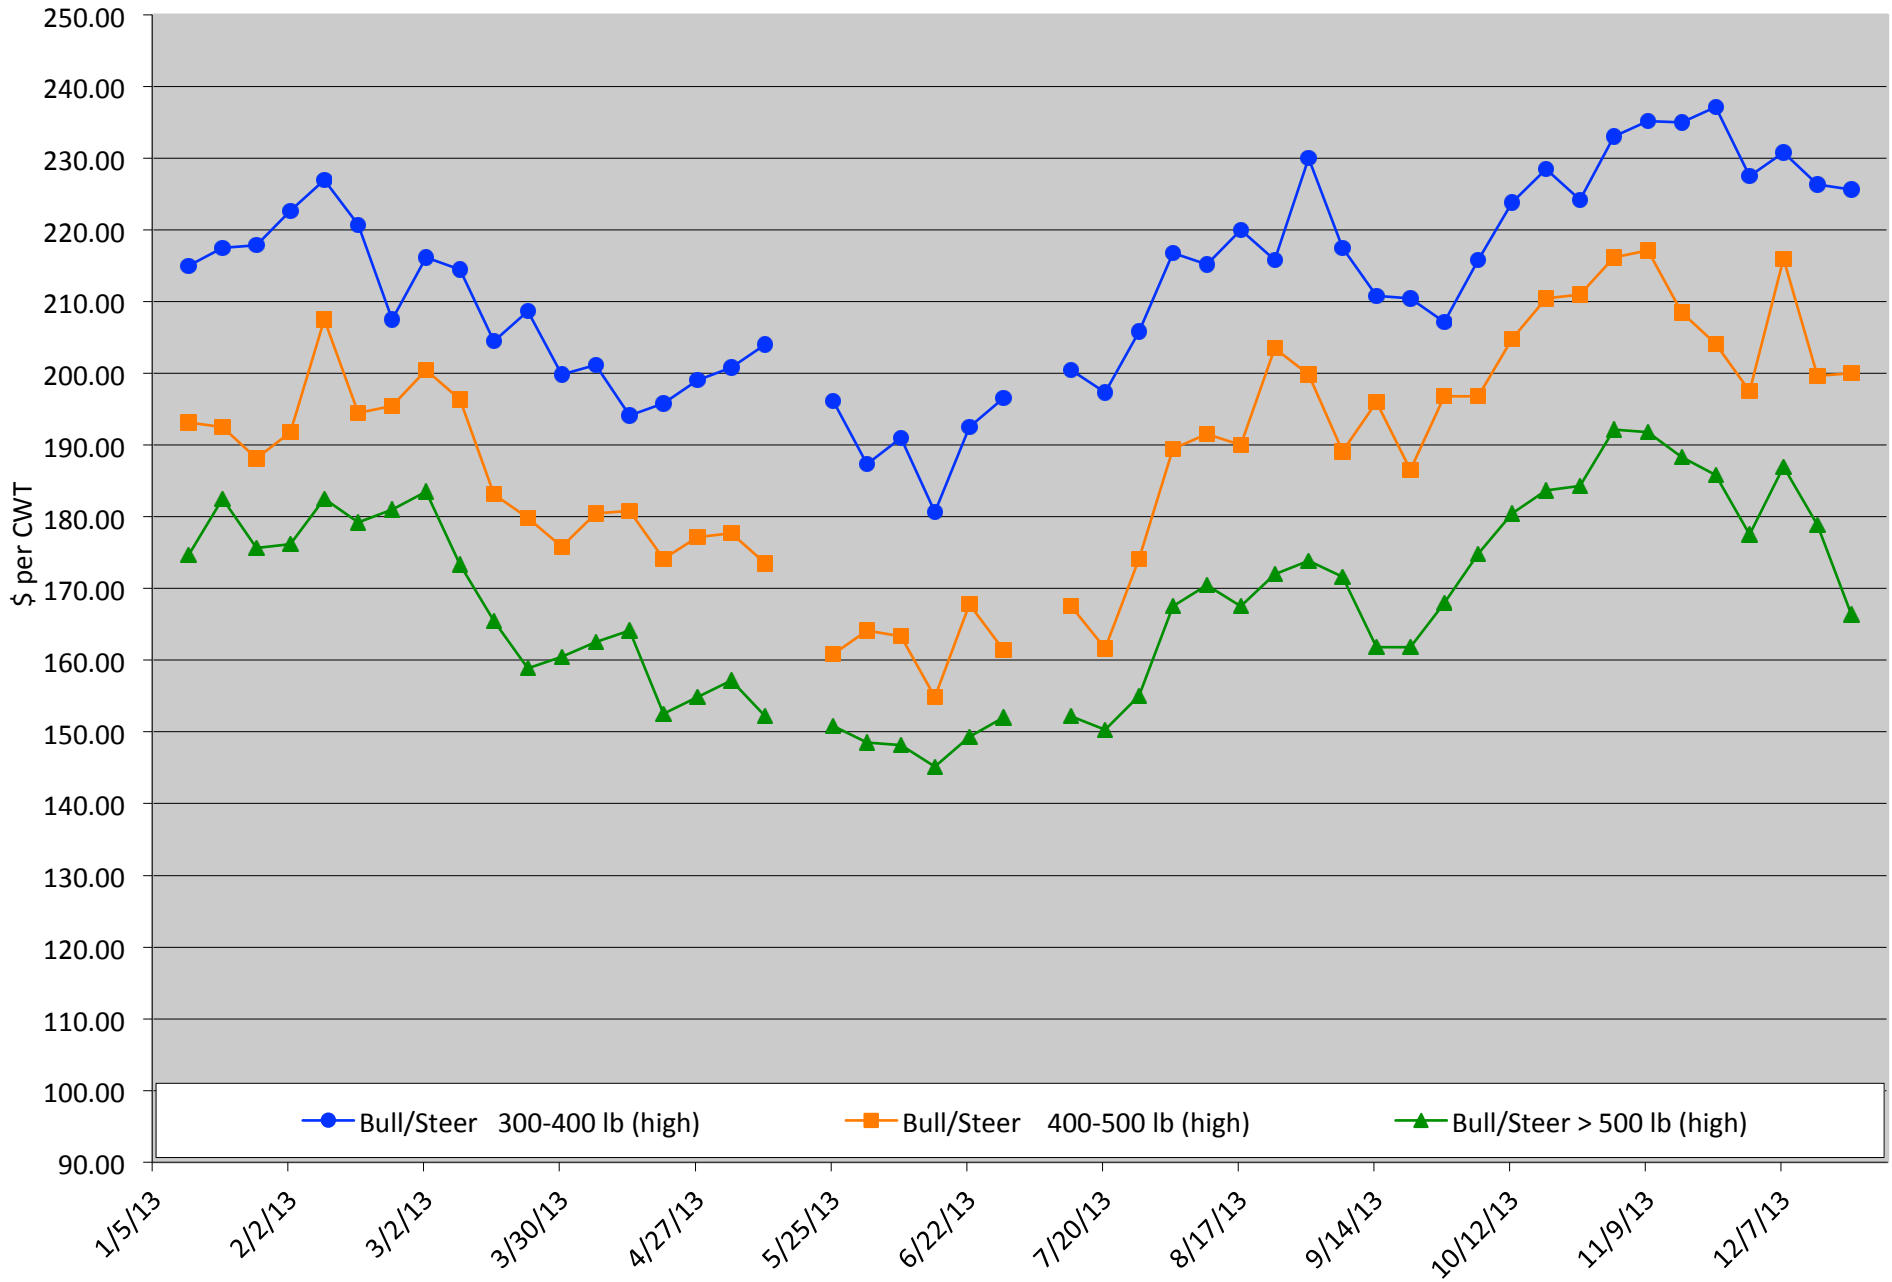

Calf Price Trends

Trend of Highest Prices Reported for Various Weight Calves, Average of 3 East Texas Livestock Auctions

For a weekly email copy of this chart please subscribe at <http://beeffax.tamu.edu> or contact a Texas A&M AgriLife County Extension Agent

Chart created by Dr. Jason Banta, Extension Beef Cattle Specialist

Calf Price Trends

Trend of Highest Prices Reported for Various Weight Calves, Average of 3 Central Texas Livestock Auctions

For a weekly email copy of this chart please subscribe at <http://beefax.tamu.edu> or contact a Texas A&M AgriLife County Extension Agent
Chart created by Dr. Jason Banta, Extension Beef Cattle Specialist