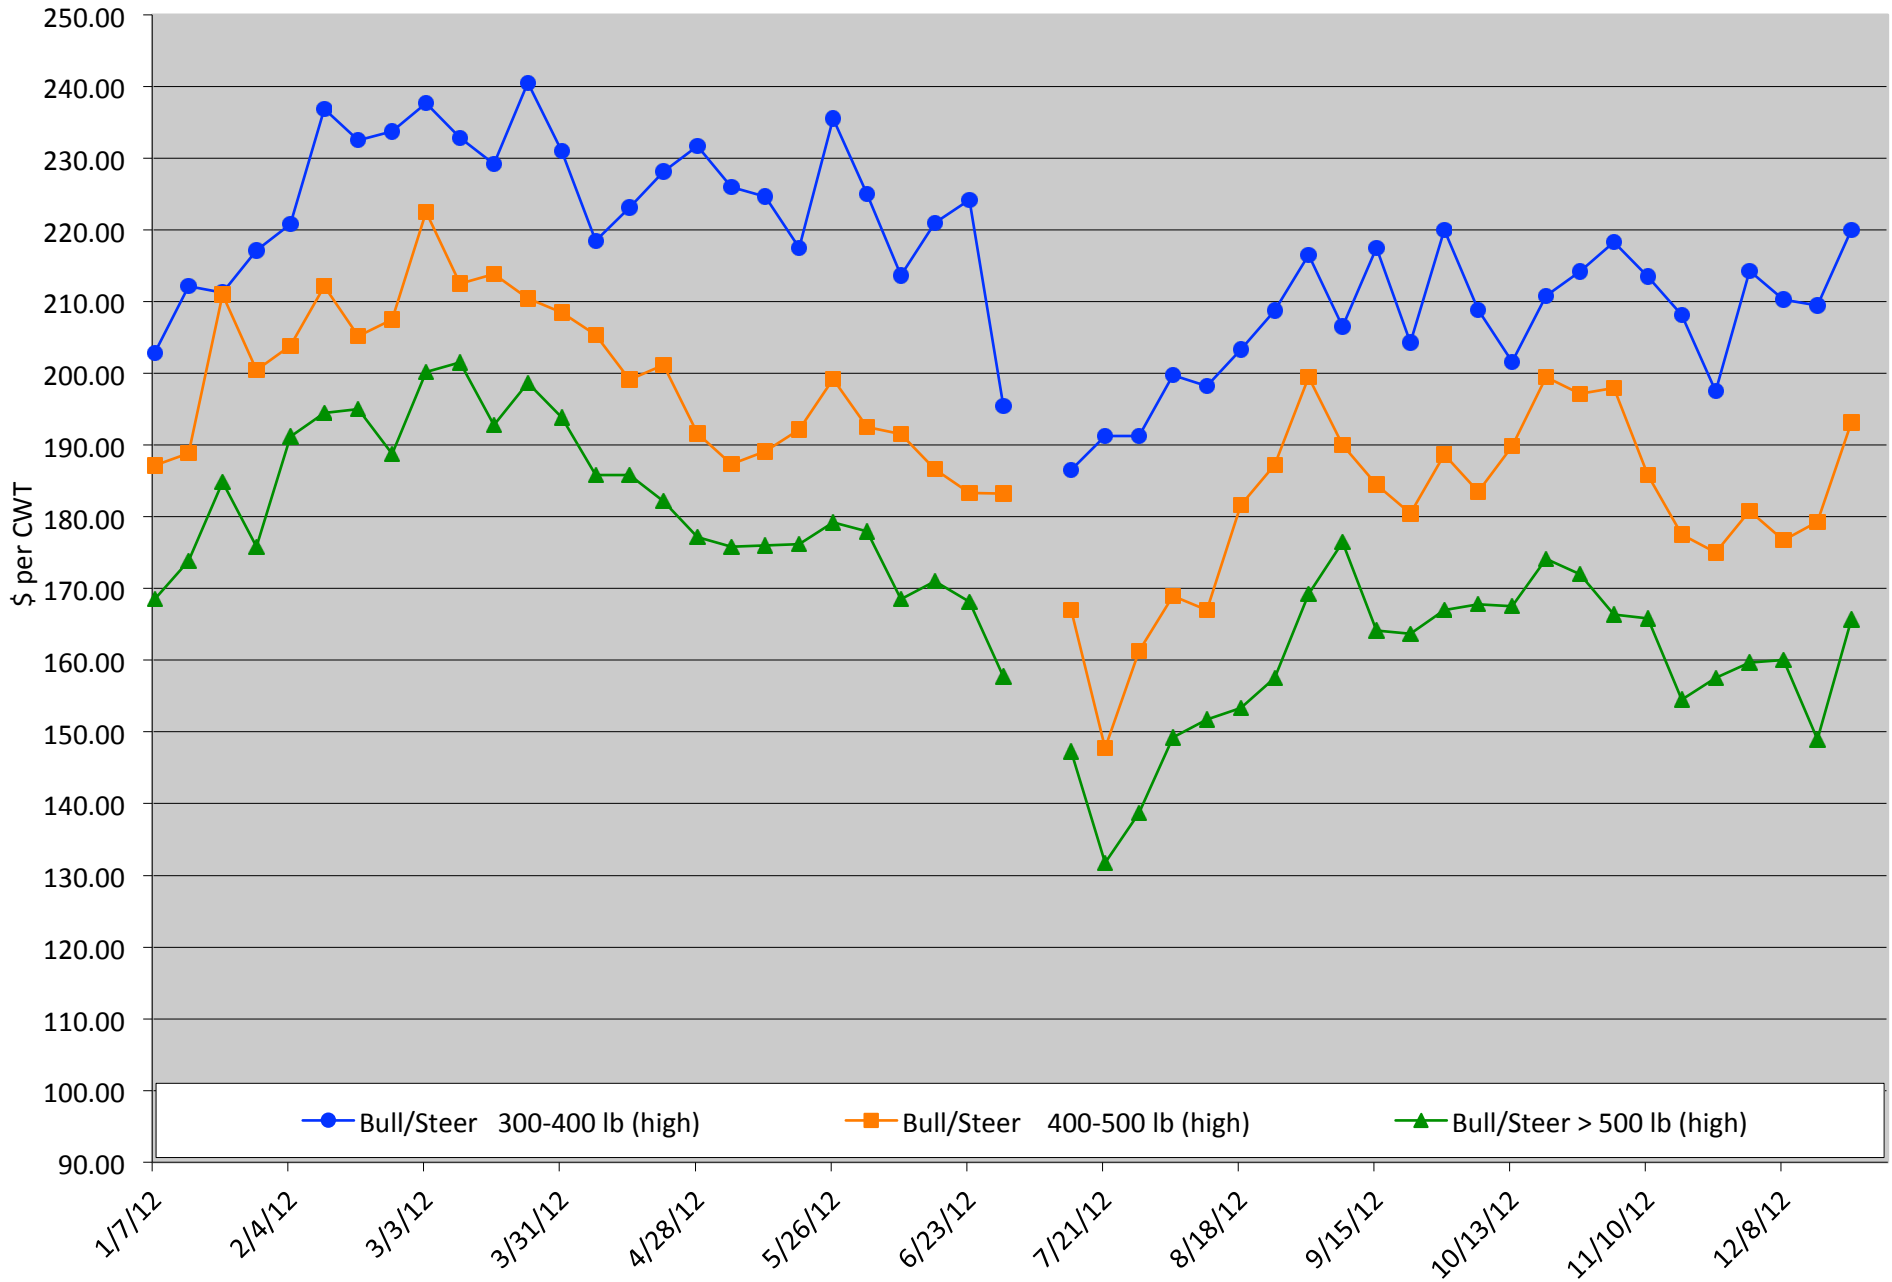

Calf Price Trends

Trend of Highest Prices Reported for Various Weight Calves, Average of 3 East Texas Livestock Auctions

For a weekly email copy of this chart please subscribe at <http://beeffax.tamu.edu> or contact a Texas A&M AgriLife County Extension Agent

Chart created by Dr. Jason Banta, Extension Beef Cattle Specialist

Calf Price Trends

Trend of Highest Prices Reported for Various Weight Calves, Average of 3 Central Texas Livestock Auctions

For a weekly email copy of this chart please subscribe at <http://beefax.tamu.edu> or contact a Texas A&M AgriLife County Extension Agent

Chart created by Dr. Jason Banta, Extension Beef Cattle Specialist