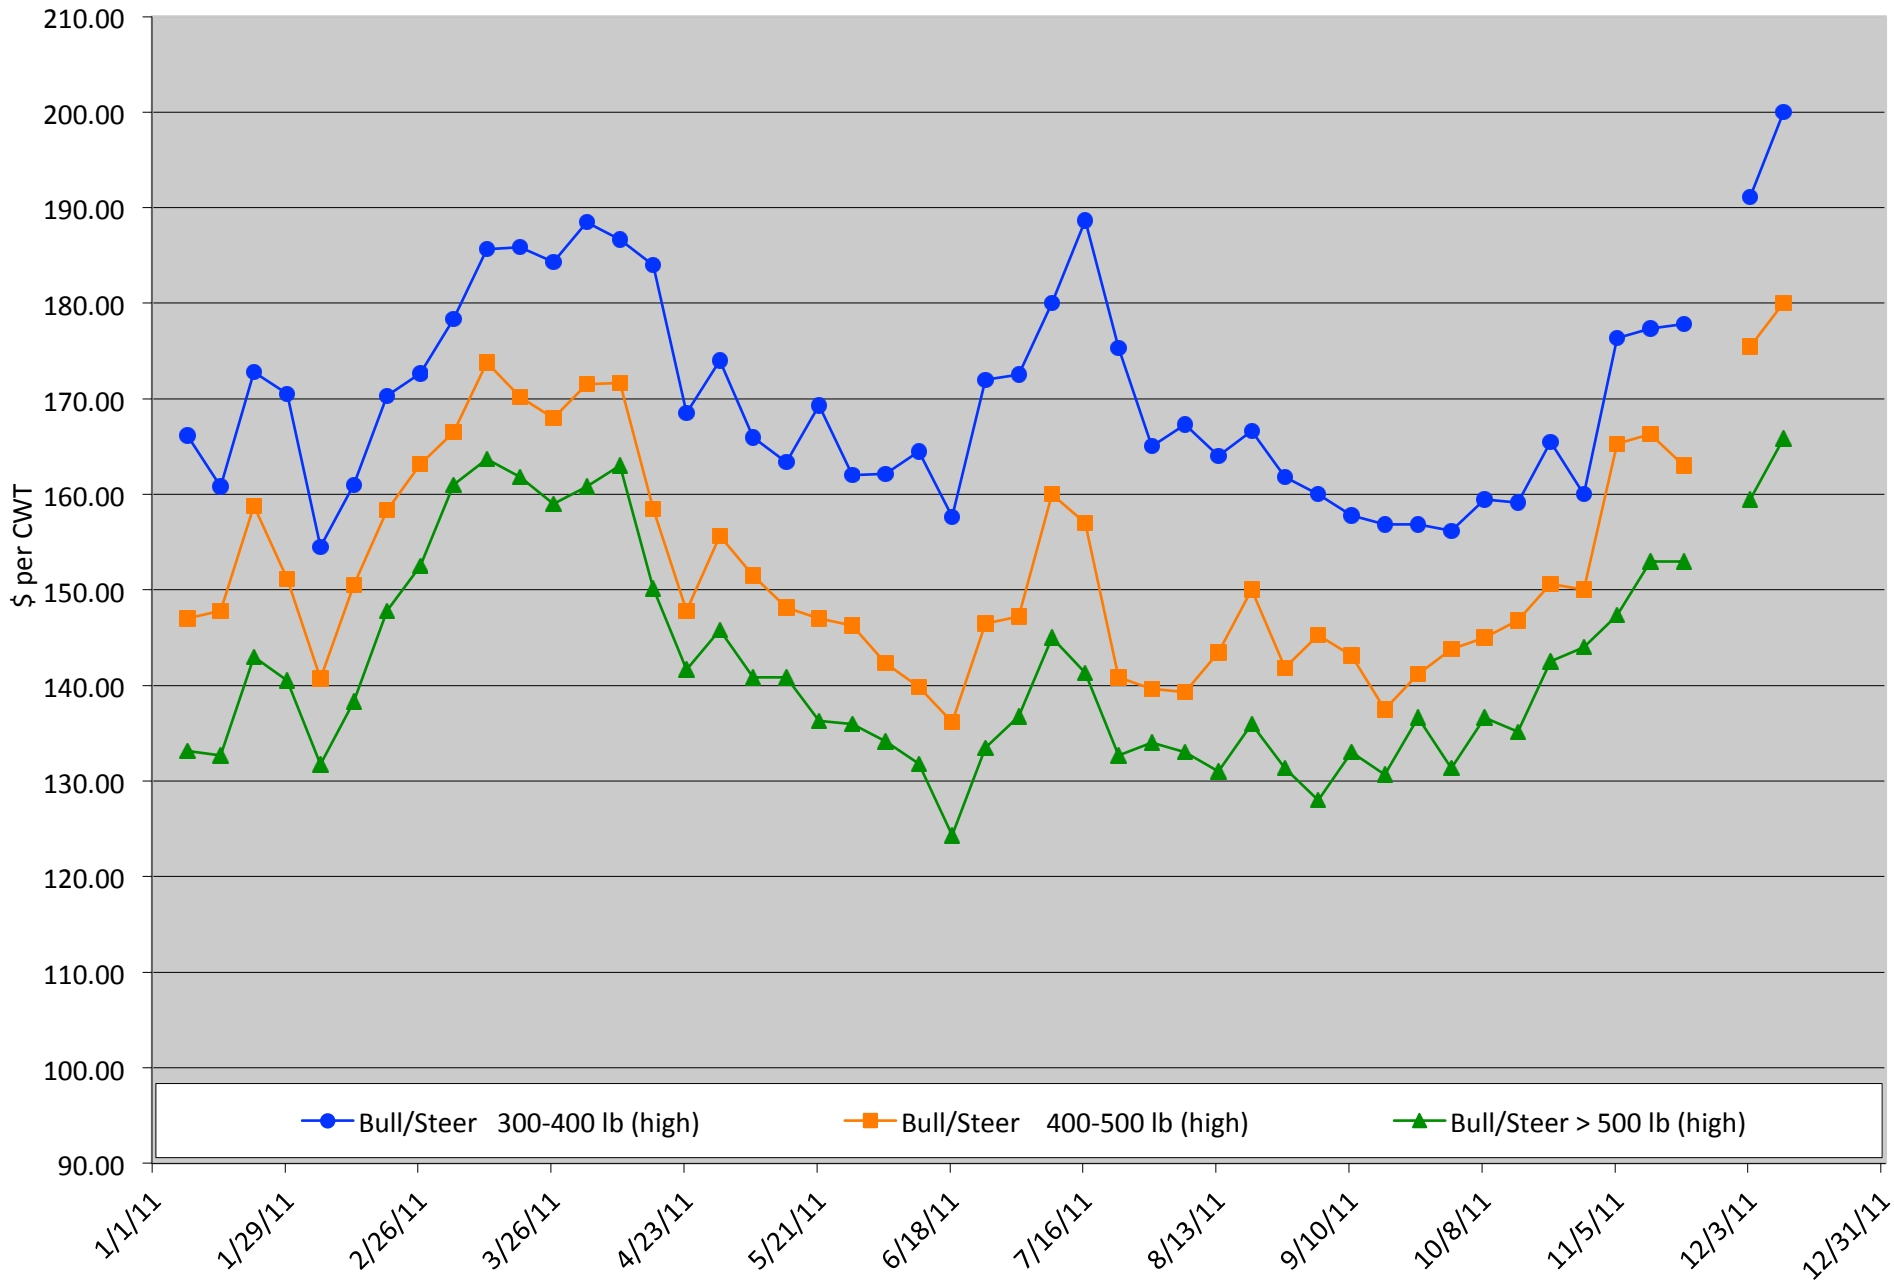

Calf Price Trends

Trend of Highest Prices Reported for Various Weight Calves, Average of 3 East Texas Livestock Auctions

For a weekly email copy of this chart please subscribe at <http://beeffax.tamu.edu> or contact a Texas A&M AgriLife County Extension Agent

Chart created by Dr. Jason Banta, Extension Beef Cattle Specialist

Calf Price Trends

Trend of Highest Prices Reported for Various Weight Calves, Average of 3 Central Texas Livestock Auctions

For a weekly email copy of this chart please subscribe at <http://beefax.tamu.edu> or contact a Texas A&M AgriLife County Extension Agent

Chart created by Dr. Jason Banta, Extension Beef Cattle Specialist