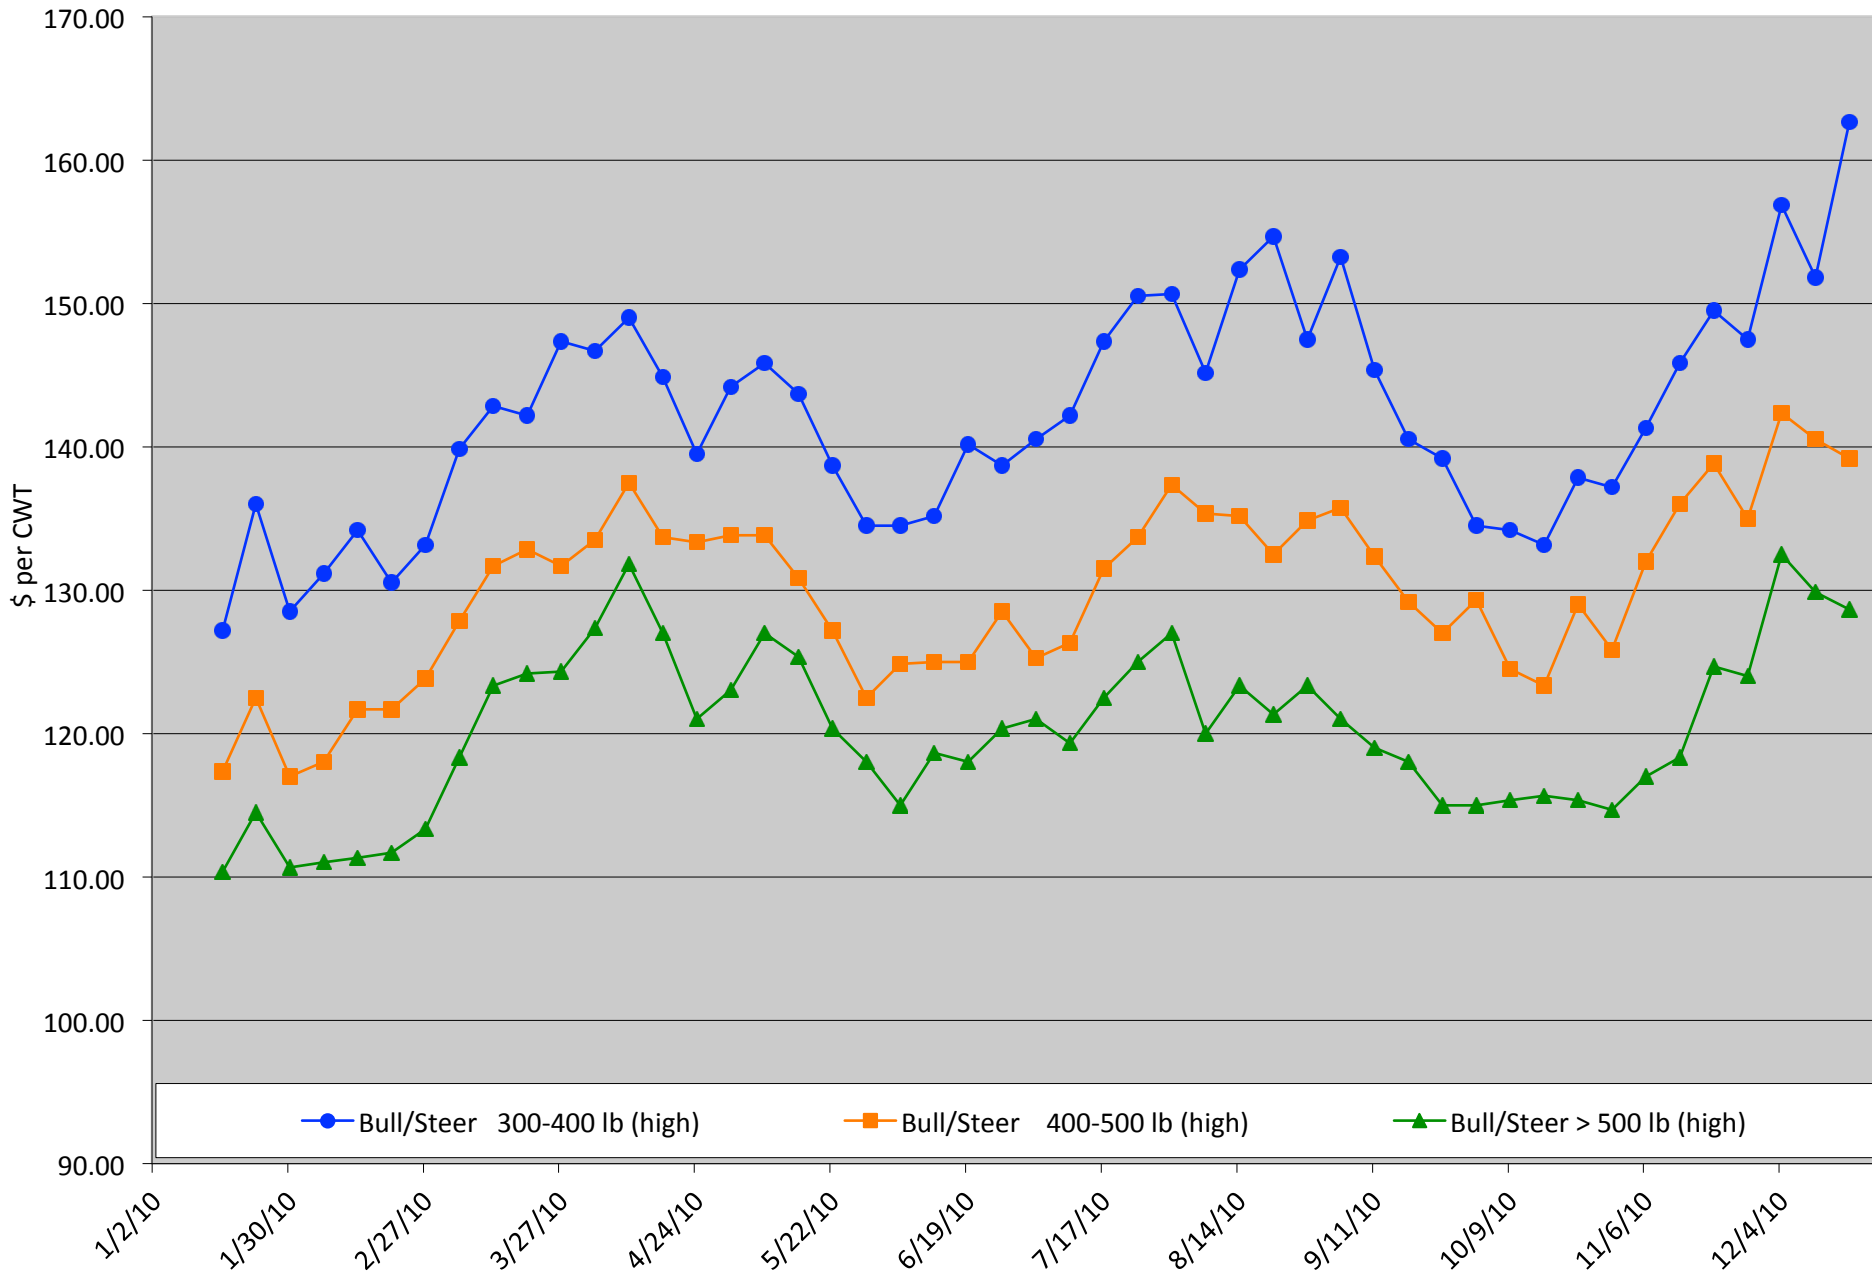

Calf Price Trends

Trend of Highest Prices Reported for Various Weight Calves, Average of 3 East Texas Livestock Auctions

For a weekly email copy of this chart please subscribe at <http://beeffax.tamu.edu> or contact a Texas A&M AgriLife County Extension Agent

Chart created by Dr. Jason Banta, Extension Beef Cattle Specialist

Calf Price Trends

Trend of Highest Prices Reported for Various Weight Calves, Average of 3 Central Texas Livestock Auctions

For a weekly email copy of this chart please subscribe at <http://beefax.tamu.edu> or contact a Texas A&M AgriLife County Extension Agent
Chart created by Dr. Jason Banta, Extension Beef Cattle Specialist